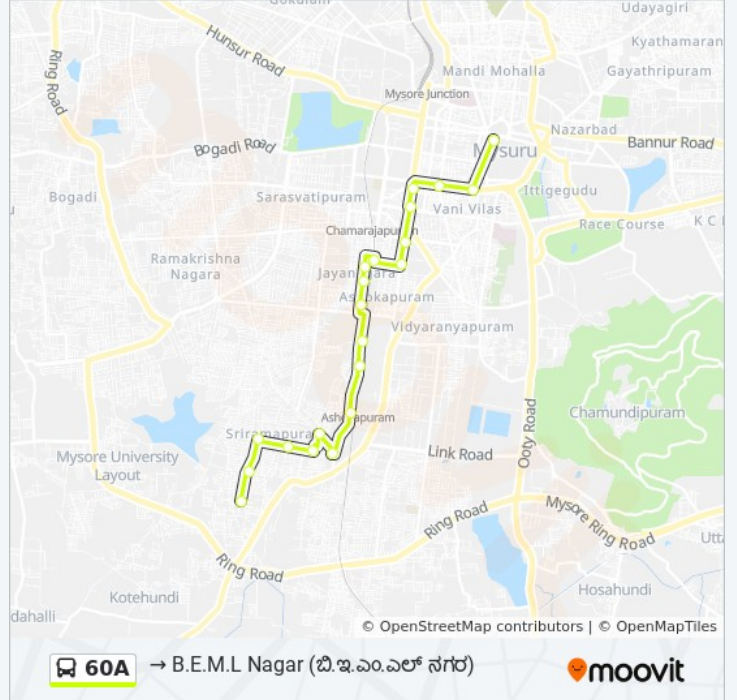

R.T.O (. .)

Ramaswamy Circle ( )

Seetha Vilas Choultry ( )

Sanskrit Pathashale

Hardinge Circle

City Bus Station ( )

60A bus time schedules and route maps are available in an offline PDF at moovitapp.com. Use the [Moovit App](#) to see live bus times, train schedule or subway schedule, and step-by-step directions for all public transit in Mysore.

[About Moovit](#) • [MaaS Solutions](#) • [Supported Countries](#) • [Mooviter Community](#)

© 2024 Moovit - All Rights Reserved

Check Live Arrival Times