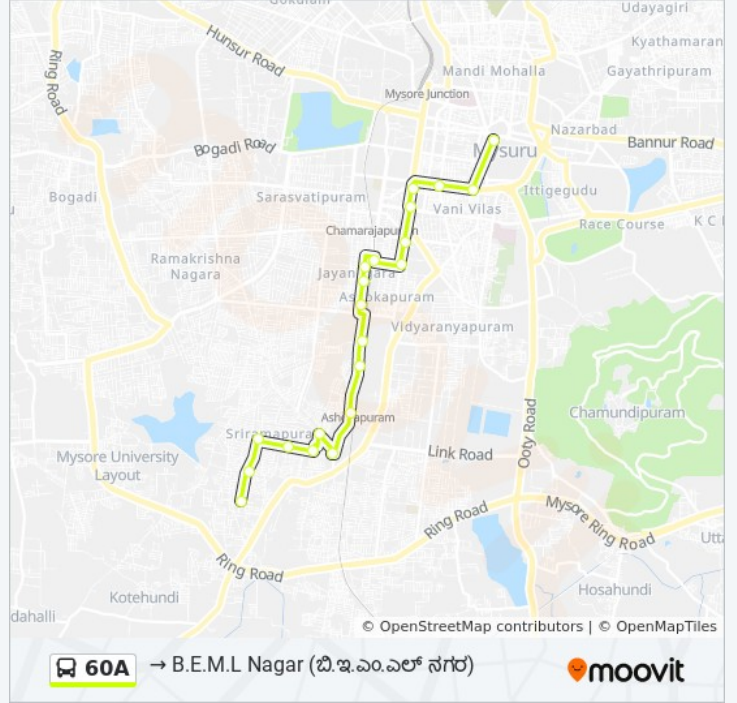

Use the Moovit App to find the closest 60A bus station near you and find out when is the next 60A bus arriving.

Direction: → B.E.M.L Nagar (. . .)

21 stops

[VIEW LINE SCHEDULE](#)

- C.B.S Platform 18 (. . . 18)
- Laxmi Talkies (. . .)
- Seetha Vilas Choultry (. . .)
- Ramaswamy Circle (. . .)
- Rto
- Ashoka Circle (. . .)
- Ashoka Clinic (. . .)
- Jayanagar Gate (. . .)
- Jayanagar Park (. . .)
- Sankethi Hostel (. . .)
- Ramamandira (. . .)
- Welding Shop (. . .)
- Bedara Kannappa Temple (. . .)
- Railway Work Shop (. . .)
- Devaiahna Hundi Gate (. . .)
- Naidu Stores (. . .)
- Hunase Mara (. . .)
- Devaiahna Hundi (. . .)
- Sri Rampura Water Tank (. . .)

60A bus Time Schedule

→ B.E.M.L Nagar (. . .) Route

Timetable:

Sunday	07:35
Monday	07:35
Tuesday	07:35
Wednesday	07:35
Thursday	07:35
Friday	07:35
Saturday	07:35

60A bus Info

Direction: → B.E.M.L Nagar (. . .)

Stops: 21

Trip Duration: 27 min

Line Summary:

V.B Bakery (.)

B.E.M.L Nagar (.)

Direction: → City Bus Station (.)

22 stops

[VIEW LINE SCHEDULE](#)

Stops: 22

Trip Duration: 30 min

Line Summary:

R.T.O (. .)

Ramaswamy Circle ()

Seetha Vilas Choultry ()

Sanskrit Pathashale

Hardinge Circle