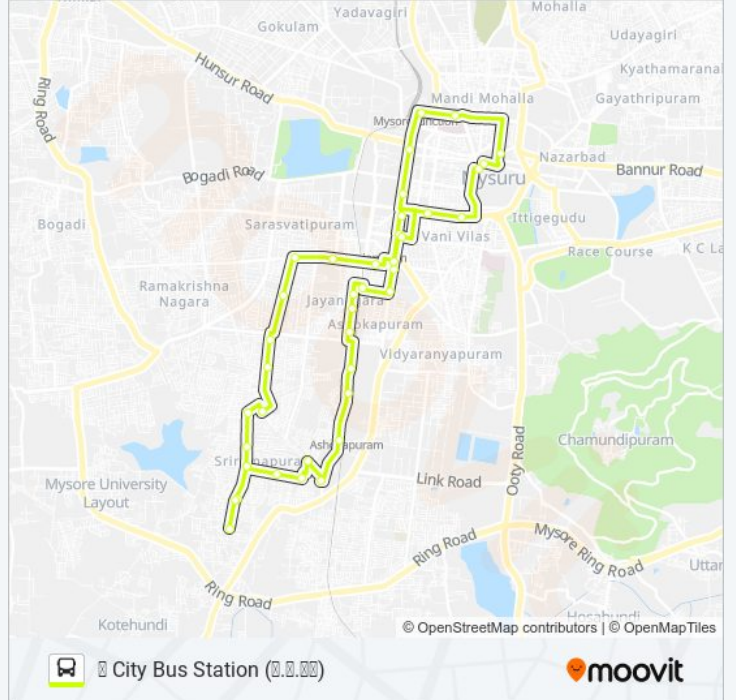

The 60R bus line City Bus Station (. .) has one route. For regular weekdays, their operation hours are:

(1) City Bus Station (. .): 06:20

Use the Moovit App to find the closest 60R bus station near you and find out when is the next 60R bus arriving.

Direction: City Bus Station (. .)

40 stops

[VIEW LINE SCHEDULE](#)

- City Bus Stand Platform 15
- Laxmi Talkies ()
- Seetha Vilas Choultry ()
- Ramaswamy Circle ()
- Rto
- Ashoka Circle ()
- Ashoka Clinic ()
- Jayanagar Gate ()
- Jayanagar Park ()
- Sankethi Hostel ()
- Ramamandira ()
- Welding Shop ()
- Bedara Kannappa Temple ()
- Railway Work Shop ()
- Devaiahna Hundi Gate ()
- Naidu Stores ()
- Hunase Mara ()
- Devaiahna Hundi ()
- Sri Rampura Water Tank ()
- V.B Bakery (.)
- B.E.M.L Nagar (. . .)

60R bus Time Schedule

City Bus Station (. .) Route Timetable:

Sunday	06:20
Monday	06:20
Tuesday	06:20
Wednesday	06:20
Thursday	06:20
Friday	06:20
Saturday	06:20

60R bus Info

Direction: City Bus Station (. .)

Stops: 40

Trip Duration: 44 min

Line Summary:

- V.B Bakery (.)
- Sri Rampura Water Tank ()
- Amrutha Bakery ()
- Vivekananda Circle ()
- Kuvempu Nagar Bus Stand ()
- M Block ()
- Kuvempu Nagar Complex ()
- Gnanaganga School ()
- Akshaya Bhandar ()
- K.G Koppal (.)
- Under Bridge ()
- Ashoka Circle ()
- R.T.O (. .)
- Ramaswamy Circle ()
- Maharani College ()
- Railway Station ()
- K.R Hospital (.)
- Dodda Gadiyara ()
- City Bus Station ()