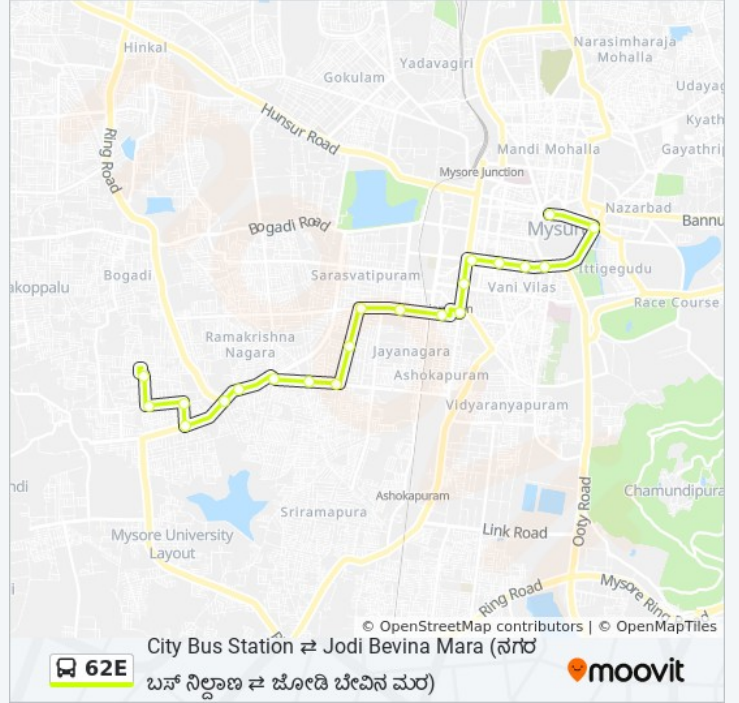

City Bus Station ⇌ Jodi Bevina Mara ()

Get The App

The 62E bus line (City Bus Station ⇌ Jodi Bevina Mara ()) has 2 routes. For regular weekdays, their operation hours are:

(1) → City Bus Station (): 07:45(2) → Jodi Bevina Mara (): 18:55

Use the Moovit App to find the closest 62E bus station near you and find out when is the next 62E bus arriving.

Direction: → City Bus Station ()

21 stops

[VIEW LINE SCHEDULE](#)

- Jodi Bevina Mara ()
- Water Tank ()
- Kanaka Circle ()
- Netaji Circle ()
- Ring Road ()
- Jayalakshmi College ()
- Ramakrishna Nagar Circle ()
- Amma Complex ()
- Kuvempu Nagar Complex ()
- Gnanaganga School ()
- Akshaya Bhandar ()
- K.G Koppal ()
- Under Bridge ()
- Ashoka Circle ()
- R.T.O ()
- Ramaswamy Circle ()
- Seetha Vilas Choultry ()
- Laxmi Talkies ()
- Sanskrit Pathashale

62E bus Time Schedule

→ City Bus Station () Route
Timetable:

Sunday	07:45
Monday	07:45
Tuesday	07:45
Wednesday	07:45
Thursday	07:45
Friday	07:45
Saturday	07:45

62E bus Info

Direction: → City Bus Station ()

Stops: 21

Trip Duration: 30 min

Line Summary:

Hardinge Circle

City Bus Station ()

Direction: → Jodi Bevinara ()

19 stops

[VIEW LINE SCHEDULE](#)