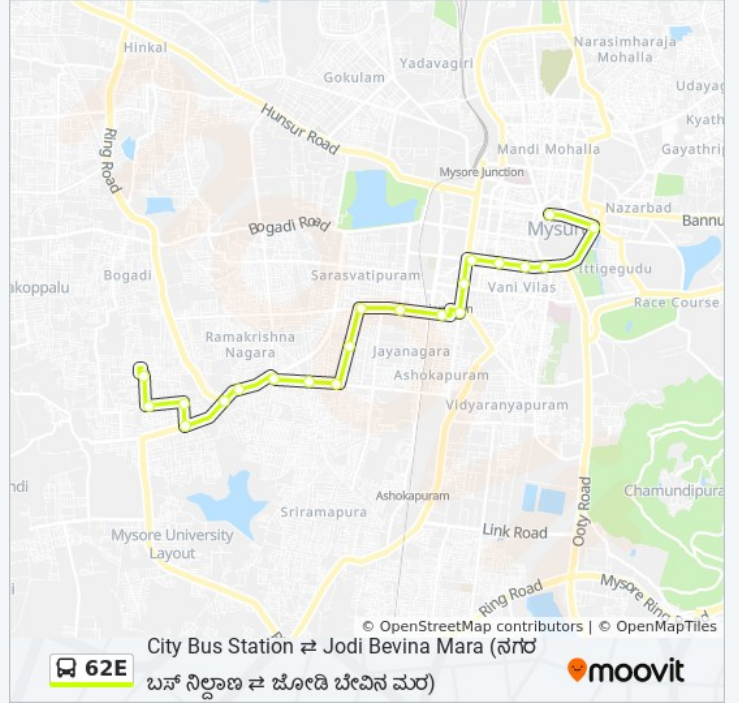

Use the Moovit App to find the closest 62E bus station near you and find out when is the next 62E bus arriving.

Direction: → City Bus Station ()

21 stops

[VIEW LINE SCHEDULE](#)

- Jodi Bevina Mara ()
- Water Tank ()
- Kanaka Circle ()
- Netaji Circle ()
- Ring Road ()
- Jayalakshmi College ()
- Ramakrishna Nagar Circle ()
- Amma Complex ()
- Kuvempu Nagar Complex ()
- Gnanaganga School ()
- Akshaya Bhandar ()
- K.G Koppal ()
- Under Bridge ()
- Ashoka Circle ()
- R.T.O ()
- Ramaswamy Circle ()
- Seetha Vilas Choultry ()
- Laxmi Talkies ()
- Sanskrit Pathashale

Stops: 21

Trip Duration: 30 min

Line Summary:

Hardinge Circle

City Bus Station ()

Direction: → Jodi Bevinara ()

19 stops

[VIEW LINE SCHEDULE](#)

62E bus Time Schedule

→ Jodi Bevinara () Route

Timetable:

Sunday	18:55
Monday	18:55
Tuesday	18:55
Wednesday	18:55
Thursday	18:55
Friday	18:55
Saturday	18:55

62E bus Info

Direction: → Jodi Bevinara ()

Stops: 19

Trip Duration: 27 min

Line Summary:

Kanaka Circle ()

Water Tank ()

Jodi Bevina Mara ()

62E bus time schedules and route maps are available in an offline PDF at moovitapp.com. Use the [Moovit App](#) to see live bus times, train schedule or subway schedule, and step-by-step directions for all public transit in Mysore.