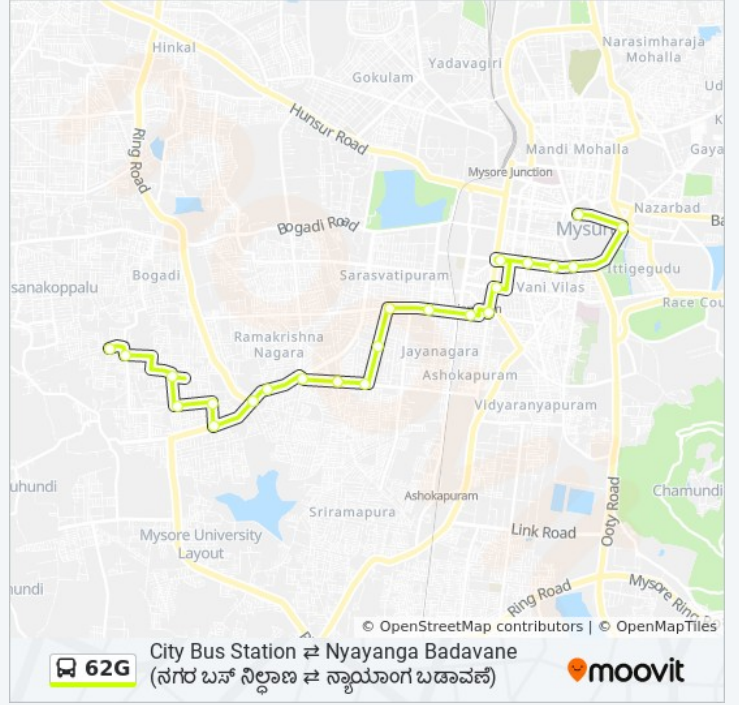

Use the Moovit App to find the closest 62G bus station near you and find out when is the next 62G bus arriving.

Direction: → City Bus Station ( )

23 stops

[VIEW LINE SCHEDULE](#)

- Nyayanga Badavane ( )
- Christha P.U College ( )
- Jodi Bevina Mara ( )
- Water Tank ( )
- Kanaka Circle ( )
- Netaji Circle ( )
- Ring Road ( )
- Jayalakshmi College ( )
- Ramakrishna Nagar Circle ( )
- Amma Complex ( )
- Kuvempu Nagar Complex ( )
- Gnanaganga School ( )
- Akshaya Bhandar ( )
- K.G Koppal ( )
- Under Bridge ( )
- Ashoka Circle ( )
- R.T.O ( )
- Ramaswamy Circle ( )

### 62G bus Time Schedule

→ Nyayanga Badavane ( )  
Route Timetable:

Sunday	06:36 - 21:30
Monday	06:36 - 21:30
Tuesday	06:36 - 21:30
Wednesday	06:36 - 21:30
Thursday	06:36 - 21:30
Friday	06:36 - 21:30
Saturday	06:36 - 21:30

### 62G bus Info

**Direction:** → Nyayanga Badavane ( )

**Stops:** 21

**Trip Duration:** 28 min

**Line Summary:**

Kanaka Circle ( )  
Water Tank ( )  
Jodi Bevina Mara ( )  
Christha P.U College ( )  
Nyayanga Badavane ( )