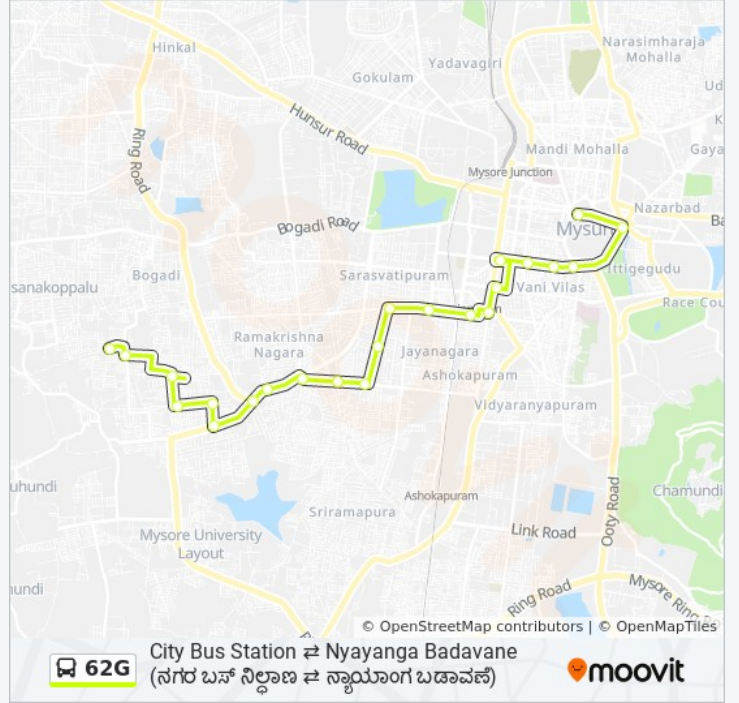

Use the Moovit App to find the closest 62G bus station near you and find out when is the next 62G bus arriving.

Direction: → City Bus Station ( )

23 stops

[VIEW LINE SCHEDULE](#)

- Nyayanga Badavane ( )
- Christha P.U College ( )
- Jodi Bevina Mara ( )
- Water Tank ( )
- Kanaka Circle ( )
- Netaji Circle ( )
- Ring Road ( )
- Jayalakshmi College ( )
- Ramakrishna Nagar Circle ( )
- Amma Complex ( )
- Kuvempu Nagar Complex ( )
- Gnanaganga School ( )
- Akshaya Bhandar ( )
- K.G Koppal ( )
- Under Bridge ( )
- Ashoka Circle ( )
- R.T.O ( )
- Ramaswamy Circle ( )

### 62G bus Time Schedule

→ City Bus Station ( ) Route  
Timetable:

Sunday	07:15 - 20:40
Monday	07:15 - 20:40
Tuesday	07:15 - 20:40
Wednesday	07:15 - 20:40
Thursday	07:15 - 20:40
Friday	07:15 - 20:40
Saturday	07:15 - 20:40

### 62G bus Info

Direction: → City Bus Station ( )

**Stops:** 23

**Trip Duration:** 30 min

**Line Summary:**

Seetha Vilas Choultry ( )

Laxmi Talkies ( )

Sanskrit Pathashale

Hardinge Circle

City Bus Station ( )

**Direction:** → Nyayanga Badavane ( )

21 stops

[VIEW LINE SCHEDULE](#)

C.B.S Platform 17 ( . . 17)

Laxmi Talkies ( )

Seetha Vilas Choultry ( )