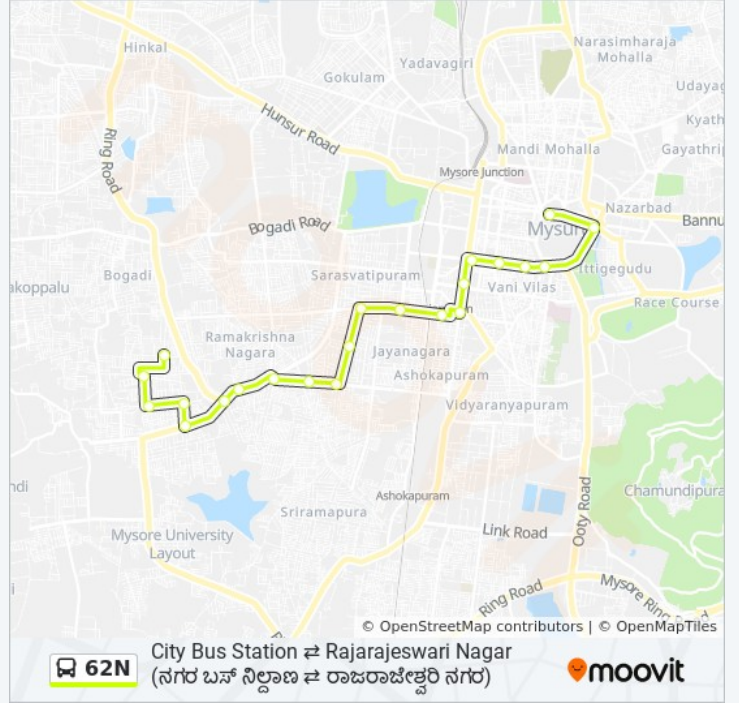

62N

City Bus Station ⇌ Rajarajeswari Nagar ()

Get The App

The 62N bus line (City Bus Station ⇌ Rajarajeswari Nagar ()) has 2 routes. For regular weekdays, their operation hours are: (1) → City Bus Station (): 08:00(2) → Rajarajeswari Nagar (): 08:00 Use the Moovit App to find the closest 62N bus station near you and find out when is the next 62N bus arriving.

Direction: → City Bus Station ()

22 stops

[VIEW LINE SCHEDULE](#)

- Rajarajeswari Nagar ()
- Jodi Bevina Mara ()
- Water Tank ()
- Kanaka Circle ()
- Netaji Circle ()
- Ring Road ()
- Jayalakshmi College ()
- Ramakrishna Nagar Circle ()
- Amma Complex ()
- Kuvempu Nagar Complex ()
- Gnanaganga School ()
- Akshaya Bhandar ()
- K.G Koppal ()
- Under Bridge ()
- Ashoka Circle ()
- R.T.O (. .)
- Ramaswamy Circle ()
- Seetha Vilas Choultry ()
- Laxmi Talkies ()

Stops: 22

Trip Duration: 31 min

Line Summary:

Sanskrit Pathashale

Hardinge Circle

City Bus Station ()

Direction: → Rajarajeswari Nagar

()

21 stops

[VIEW LINE SCHEDULE](#)

C.B.S Platform 17 (. . 17)

Laxmi Talkies ()

Seetha Vilas Choultry ()

Ramaswamy Circle ()

Rto

Ashoka Circle ()