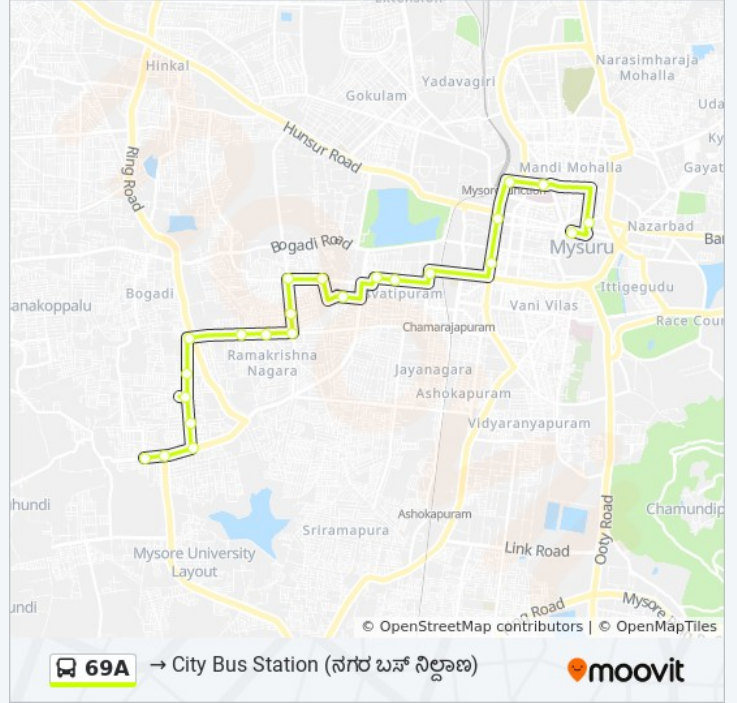

69A bus Info

Direction: → City Bus Station ()

Stops: 23

Trip Duration: 28 min

Line Summary:

Railway Station ()
K.R Hospital ()
Dodda Gadiyara ()
City Bus Station ()

Direction: → Somanatha Nagar ()

22 stops

69A bus Info

Direction: → Somanatha Nagar ()

Stops: 22

Trip Duration: 27 min

Line Summary:

- Rajarajeswari Nagar ()
- Nandi Circle ()
- Triveni Store ()
- Mahamane Circle ()
- Adithya Circle ()
- Somanatha Nagar ()

69A bus time schedules and route maps are available in an offline PDF at moovitapp.com. Use the [Moovit App](#) to see live bus times, train schedule or subway schedule, and step-by-step directions for all public transit in Mysore.