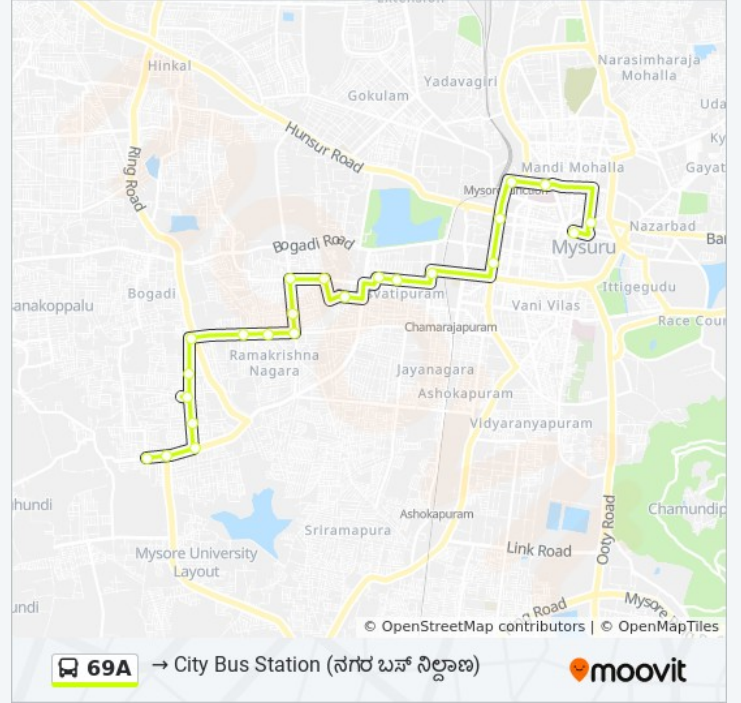

Use the Moovit App to find the closest 69A bus station near you and find out when is the next 69A bus arriving.

Direction: → City Bus Station ()

23 stops

[VIEW LINE SCHEDULE](#)

- Somanatha Nagar ()
- Adithya Circle ()
- Mahamane Circle ()
- Triveni Store ()
- Nandi Circle ()
- Rajarajeswari Nagar ()
- Ring Road ()
- Niveditha Nagar ()
- Sharadadevi Nagara ()
- Stone Building ()
- Ganesh Bhandar ()
- Maruthi Tent
- Maruthi Temple ()
- Kamakshi Hospital ()
- Saraswathipuram 14th Main (14)
- Saraswathipuram 8th Main (8)
- Fire Brigade ()
- Ramaswamy Circle ()
- Maharani College ()

69A bus Info

Direction: → City Bus Station ()

Stops: 23

Trip Duration: 28 min

Line Summary:

Railway Station ()
K.R Hospital ()
Dodda Gadiyara ()
City Bus Station ()

Direction: → Somanatha Nagar ()

22 stops

69A bus Info

Direction: → Somanatha Nagar ()

Stops: 22

Trip Duration: 27 min

Line Summary:

- Rajarajeswari Nagar ()
- Nandi Circle ()
- Triveni Store ()
- Mahamane Circle ()
- Adithya Circle ()
- Somanatha Nagar ()