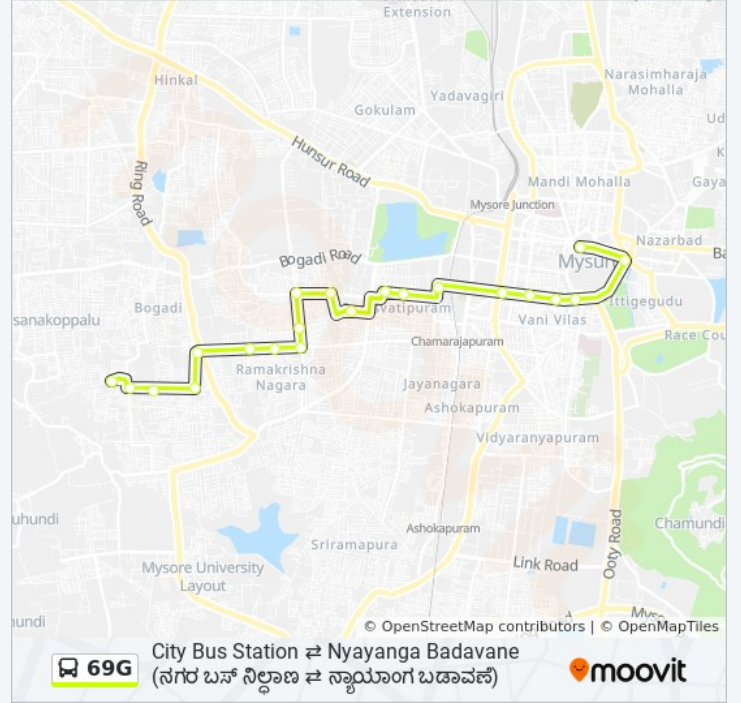

Use the Moovit App to find the closest 69G bus station near you and find out when is the next 69G bus arriving.

Direction: → City Bus Station ( )

21 stops

[VIEW LINE SCHEDULE](#)

- Nyayanga Badavane ( )
- Christha P.U College ( )
- Mavinathota ( )
- Rajarajeswari Nagar ( )
- Ring Road ( )
- Niveditha Nagar ( )
- Sharadadevi Nagara ( )
- Stone Building ( )
- Ganesh Bhandar ( )
- Maruthi Tent
- Maruthi Temple ( )
- Kamakshi Hospital ( )
- Saraswathipuram 14th Main ( 14 )
- Saraswathipuram 8th Main ( 8 )
- Fire Brigade ( )
- Ramaswamy Circle ( )
- Seetha Vilas Choultry ( )
- Laxmi Talkies ( )

### 69G bus Time Schedule

→ City Bus Station ( ) Route  
Timetable:

Sunday	10:27 - 17:07
Monday	10:27 - 17:07
Tuesday	10:27 - 17:07
Wednesday	10:27 - 17:07
Thursday	10:27 - 17:07
Friday	10:27 - 17:07
Saturday	10:27 - 17:07

### 69G bus Info

Direction: → City Bus Station ( )

Stops: 21

Trip Duration: 26 min

Line Summary:

Sanskrit Pathashale

Hardinge Circle

City Bus Station ( )

**Direction:** → Nyayanga Badavane ( )

20 stops

[VIEW LINE SCHEDULE](#)

C.B.S Platform 16 ( . . . 16)

Laxmi Talkies ( )

Seetha Vilas Choultry ( )

Ramaswamy Circle ( )

Fire Brigade ( )