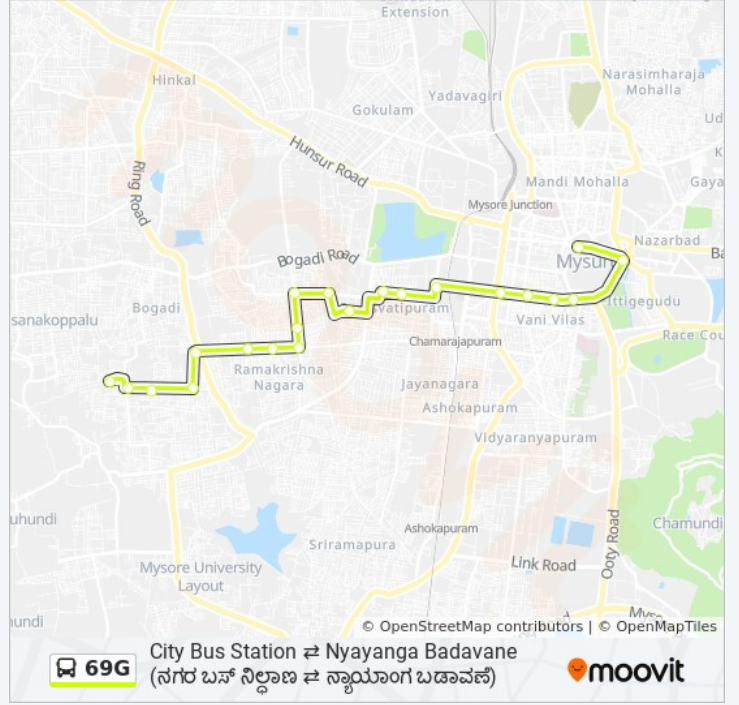

Use the Moovit App to find the closest 69G bus station near you and find out when is the next 69G bus arriving.

Direction: → City Bus Station ( )

21 stops

[VIEW LINE SCHEDULE](#)

- Nyayanga Badavane ( )
- Christha P.U College ( )
- Mavinathota ( )
- Rajarajeswari Nagar ( )
- Ring Road ( )
- Niveditha Nagar ( )
- Sharadadevi Nagara ( )
- Stone Building ( )
- Ganesh Bhandar ( )
- Maruthi Tent
- Maruthi Temple ( )
- Kamakshi Hospital ( )
- Saraswathipuram 14th Main ( 14 )
- Saraswathipuram 8th Main ( 8 )
- Fire Brigade ( )
- Ramaswamy Circle ( )
- Seetha Vilas Choultry ( )
- Laxmi Talkies ( )

### 69G bus Time Schedule

→ Nyayanga Badavane ( )  
Route Timetable:

Sunday	09:20 - 16:00
Monday	09:20 - 16:00
Tuesday	09:20 - 16:00
Wednesday	09:20 - 16:00
Thursday	09:20 - 16:00
Friday	09:20 - 16:00
Saturday	09:20 - 16:00

### 69G bus Info

**Direction:** → Nyayanga Badavane ( )

**Stops:** 20

**Trip Duration:** 24 min

**Line Summary:**

Rajarajeswari Nagar ( )  
Mavinathota ( )  
Christha P.U College ( )  
Nyayanga Badavane ( )