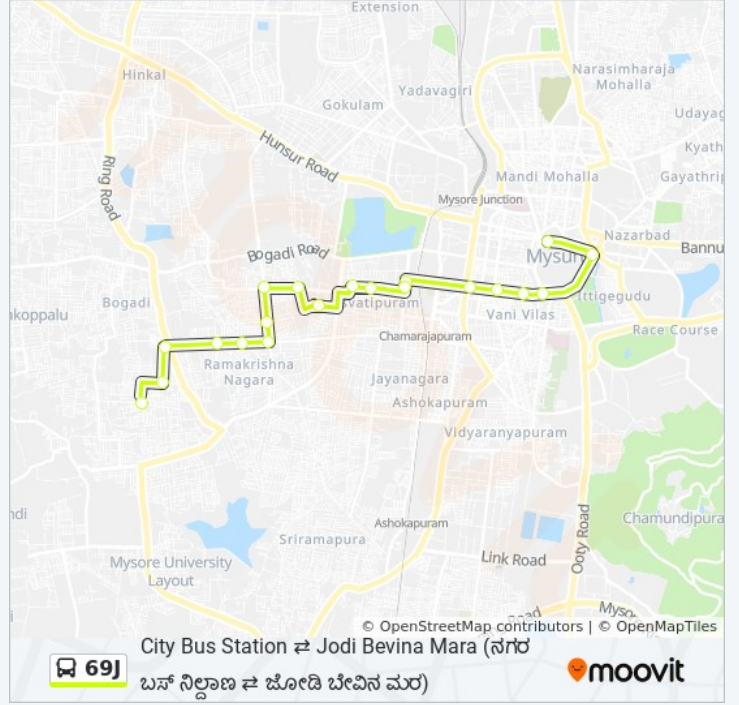

City Bus Station ⇌ Jodi Bevina Mara ( )

Get The App

The 69J bus line (City Bus Station ⇌ Jodi Bevina Mara ( )) has 2 routes. For regular weekdays, their operation hours are:  
 (1) → City Bus Station ( ): 08:05 - 16:44(2) → Jodi Bevina Mara ( ): 08:35 - 15:05  
 Use the Moovit App to find the closest 69J bus station near you and find out when is the next 69J bus arriving.

**69J bus Info**

**Direction:** → City Bus Station ( )

**Stops:** 20

**Trip Duration:** 24 min

**Line Summary:**

Hardinge Circle

City Bus Station ( )

**Direction:** → Jodi Bevina Mara ( )

### 69J bus Time Schedule

→ Jodi Bevina Mara ( ) Route

Timetable:

Sunday	08:35 - 15:05
Monday	08:35 - 15:05
Tuesday	08:35 - 15:05
Wednesday	08:35 - 15:05
Thursday	08:35 - 15:05
Friday	08:35 - 15:05
Saturday	08:35 - 15:05

### 69J bus Info

**Direction:** → Jodi Bevina Mara ( )

**Stops:** 18

**Trip Duration:** 21 min

**Line Summary:**

Rajarajeswari Nagar ( )

Jodi Bevina Mara ( )

69J bus time schedules and route maps are available in an offline PDF at [moovitapp.com](https://moovitapp.com). Use the [Moovit App](#) to see live bus times, train schedule or subway schedule, and step-by-step directions for all public transit in Mysore.