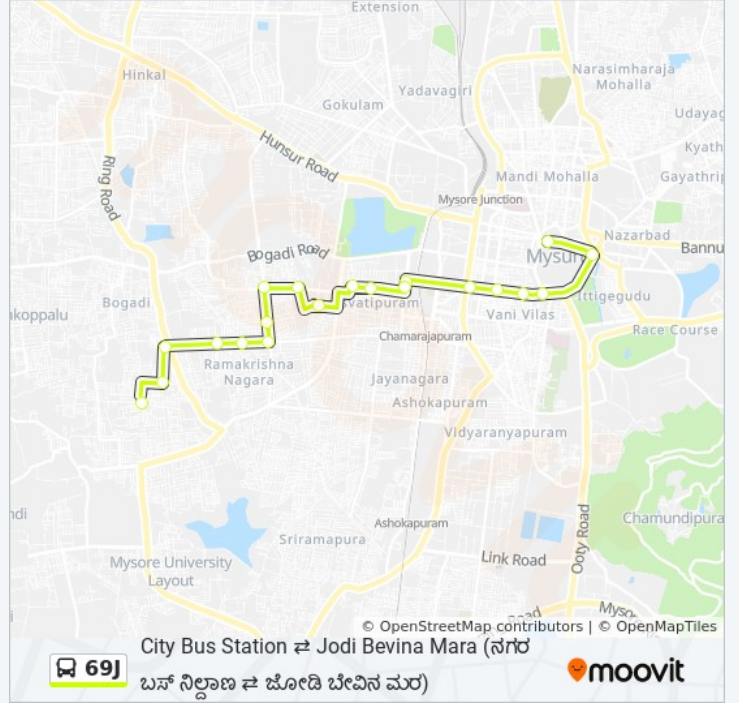

**Direction:** → City Bus Station ( )

20 stops

[VIEW LINE SCHEDULE](#)

- Jodi Bevina Mara ( )
- Rajarajeswari Nagar ( )
- Ring Road ( )
- Niveditha Nagar ( )
- Sharadadevi Nagara ( )
- Stone Building ( )
- Ganesh Bhandar ( )
- Maruthi Tent
- Maruthi Temple ( )
- Kamakshi Hospital ( )
- Saraswathipuram 14th Main ( 14 )
- Saraswathipuram 8th Main ( 8 )
- Saraswathipuram 1st Main ( 1 )
- Fire Brigade ( )
- Ramaswamy Circle ( )
- Seetha Vilas Choultry ( )
- Laxmi Talkies ( )
- Sanskrit Pathashale

**69J bus Time Schedule**

→ City Bus Station ( ) Route  
 Timetable:

Sunday	08:05 - 16:44
Monday	08:05 - 16:44
Tuesday	08:05 - 16:44
Wednesday	08:05 - 16:44
Thursday	08:05 - 16:44
Friday	08:05 - 16:44
Saturday	08:05 - 16:44

**69J bus Info**

**Direction:** → City Bus Station ( )

**Stops:** 20

**Trip Duration:** 24 min

**Line Summary:**

Hardinge Circle

City Bus Station ( )

**Direction:** → Jodi Bevina Mara ( )

18 stops

[VIEW LINE SCHEDULE](#)

- C.B.S Platform 16 ( . . . 16)
- Laxmi Talkies ( )
- Seetha Vilas Choultry ( )
- Ramaswamy Circle ( )
- Fire Brigade ( )
- Saraswathipuram 1st Main ( 1 )
- Saraswathipuram Park ( )
- Bake Point ( )
- Kamakshi Hospital ( )
- Maruthi Temple ( )
- Maruthi Tent
- Ganesh Bhandar ( )
- Stone Building ( )
- Sharadadevi Nagara ( )
- Niveditha Nagar ( )
- Ring Road ( )