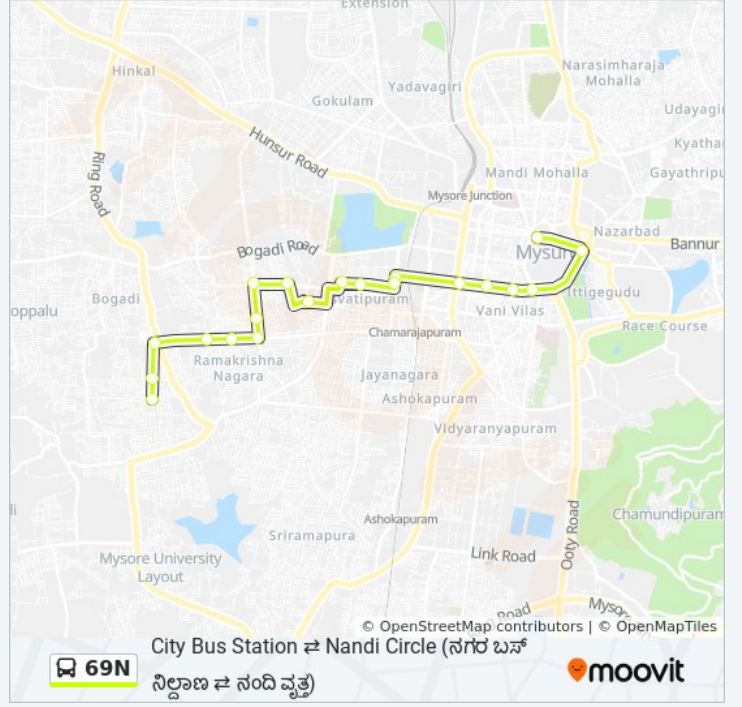

69N

City Bus Station ⇌ Nandi Circle ()

Get The App

The 69N bus line (City Bus Station ⇌ Nandi Circle ()) has 2 routes. For regular weekdays, their operation hours are:

(1) → City Bus Station (): 07:50(2) → Nandi Circle (): 17:13

Stops: 20

Trip Duration: 28 min

Line Summary:

Hardinge Circle

City Bus Station ()

Direction: → Nandi Circle ()

18 stops

[VIEW LINE SCHEDULE](#)

69N bus Time Schedule

→ Nandi Circle () Route Timetable:

Sunday	17:13
Monday	17:13
Tuesday	17:13
Wednesday	17:13
Thursday	17:13
Friday	17:13
Saturday	17:13

69N bus Info

Direction: → Nandi Circle ()

Stops: 18

Trip Duration: 25 min

Line Summary:

Nandi Circle ()

69N bus time schedules and route maps are available in an offline PDF at moovitapp.com. Use the [Moovit App](#) to see live bus times, train schedule or subway schedule, and step-by-step directions for all public transit in Mysore.