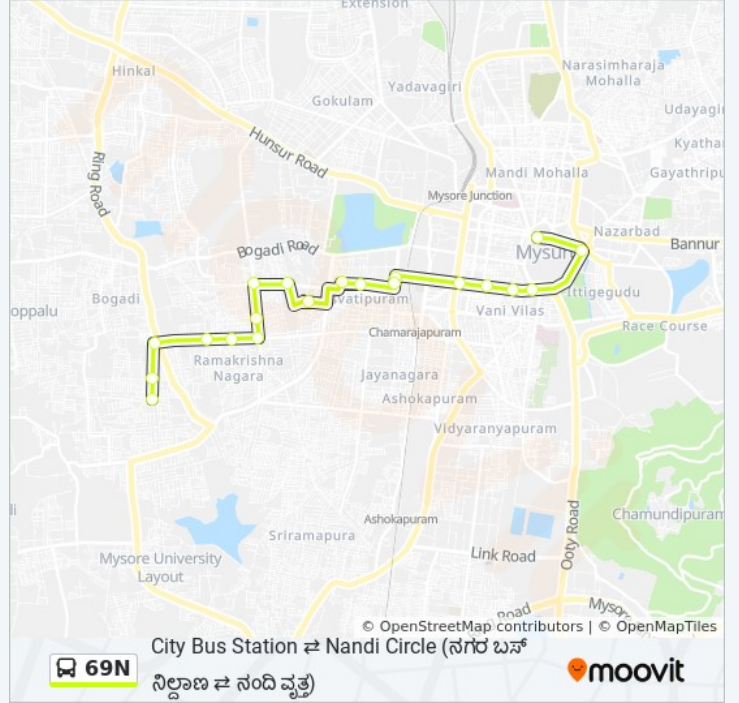

69N

City Bus Station ⇌ Nandi Circle ()

Get The App

The 69N bus line (City Bus Station ⇌ Nandi Circle ()) has 2 routes. For regular weekdays, their operation hours are:

(1) → City Bus Station (): 07:50(2) → Nandi Circle (): 17:13

Use the Moovit App to find the closest 69N bus station near you and find out when is the next 69N bus arriving.

Direction: → City Bus Station ()

20 stops

[VIEW LINE SCHEDULE](#)

- Nandi Circle ()
- Rajarajeswari Nagar ()
- Ring Road ()
- Niveditha Nagar ()
- Sharadadevi Nagara ()
- Stone Building ()
- Ganesh Bhandar ()
- Maruthi Tent
- Maruthi Temple ()
- Kamakshi Hospital ()
- Saraswathipuram 14th Main (14)
- Saraswathipuram 8th Main (8)
- Saraswathipuram 1st Main (1)
- Fire Brigade ()
- Ramaswamy Circle ()
- Seetha Vilas Choultry ()
- Laxmi Talkies ()
- Sanskrit Pathashale

69N bus Time Schedule

→ City Bus Station () Route
Timetable:

Sunday	07:50
Monday	07:50
Tuesday	07:50
Wednesday	07:50
Thursday	07:50
Friday	07:50
Saturday	07:50

69N bus Info

Direction: → City Bus Station ()

Stops: 20

Trip Duration: 28 min

Line Summary:

Hardinge Circle

City Bus Station ()

Direction: → Nandi Circle ()

18 stops

[VIEW LINE SCHEDULE](#)