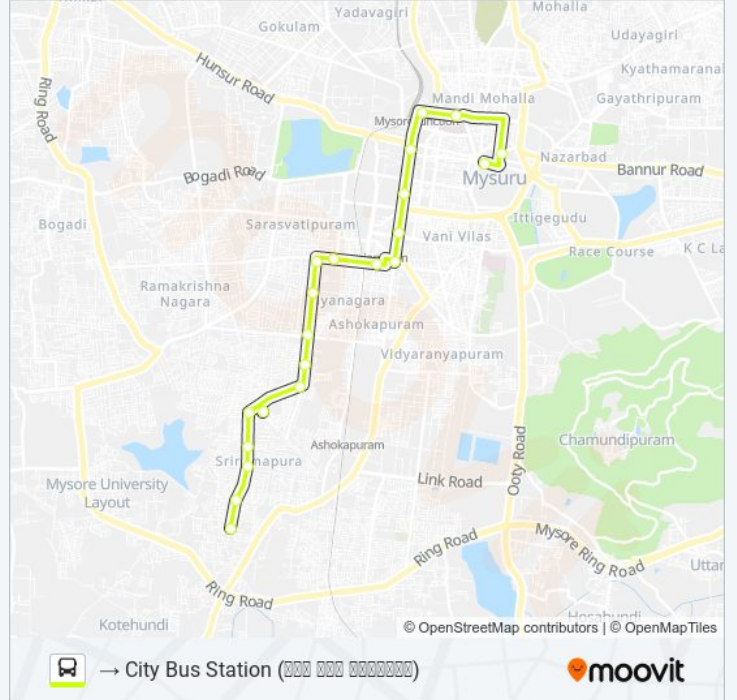

Railway Station ( )

K.R Hospital (.)

Dodda Gadiyara ( )

City Bus Station ( )

80A bus time schedules and route maps are available in an offline PDF at moovitapp.com. Use the Moovit App to see live bus times, train schedule or subway schedule, and step-by-step directions for all public transit in Mysore.

© 2024 Moovit - All Rights Reserved