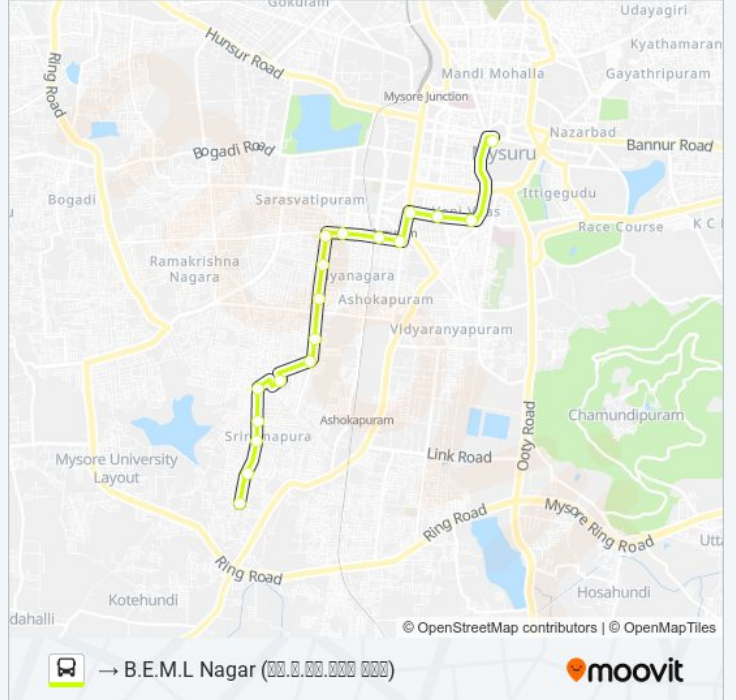

Direction: → B.E.M.L Nagar (. . .)

18 stops

[VIEW LINE SCHEDULE](#)

- C.B.S Platform 19 (. . . 19)
- Vani Vilas Market ()
- Siddappa Square ()
- R.T.O (. .)
- Ashoka Circle ()
- Under Bridge ()
- K.G Koppal (.)
- Apollo Hospital ()
- Cauvery School ()
- Kuvempu Nagar K.E.B (. . .)
- R.M.P Quarters (. . .)
- Aravinda Nagar ()
- Kuvempu Nagar ()
- Vivekananda Circle ()
- Amrutha Bakery ()
- Sri Rampura Water Tank ()
- V.B Bakery (.)
- B.E.M.L Nagar (. . .)

80A bus Time Schedule

→ B.E.M.L Nagar (. . .) Route Timetable:

Sunday	08:35 - 21:20
Monday	08:35 - 21:20
Tuesday	08:35 - 21:20
Wednesday	08:35 - 21:20
Thursday	08:35 - 21:20
Friday	08:35 - 21:20
Saturday	08:35 - 21:20

80A bus Info

Direction: → B.E.M.L Nagar (. . .)

Stops: 18

Trip Duration: 20 min

Line Summary:

Direction: → City Bus Station ()

21 stops

[VIEW LINE SCHEDULE](#)

80A bus Info

Direction: → City Bus Station ()

Stops: 21

Trip Duration: 25 min

Line Summary:

Railway Station ()

K.R Hospital (.)

Dodda Gadiyara ()