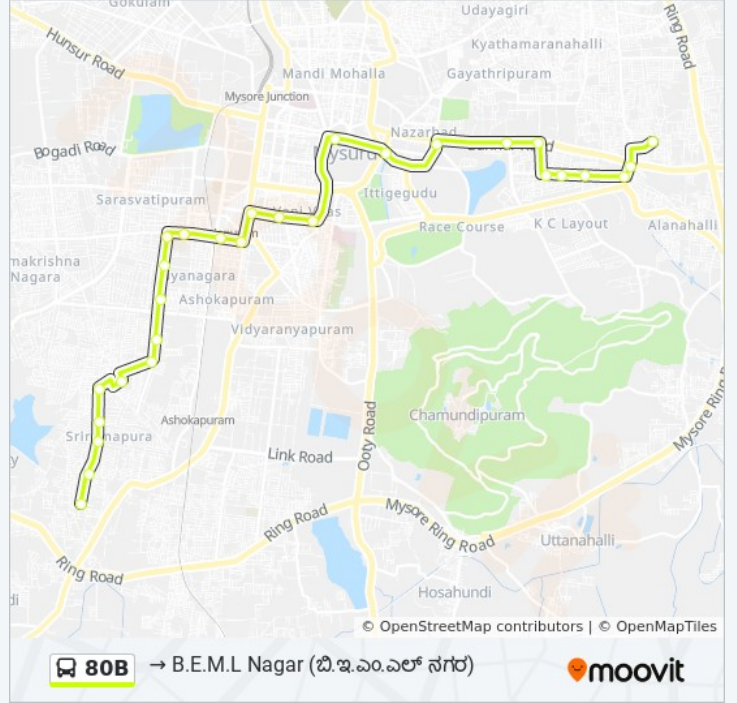

### 80B bus Info

**Direction:** → B.E.M.L Nagar ( . . . )

**Stops:** 28

**Trip Duration:** 41 min

**Line Summary:**

- R.M.P Quarters ( )
- Aravinda Nagar ( )
- Kuvempu Nagar ( )
- Vivekananda Circle ( )
- Amrutha Bakery ( )
- Sri Rampura Water Tank ( )
- V.B Bakery ( )
- B.E.M.L Nagar ( )

### 80B bus Info

**Direction:** → Yaraganahalli ( )

**Stops:** 31

**Trip Duration:** 45 min

**Line Summary:**

Sanskrit Pathashale

Hardinge Circle

C.B.S Platform 21/2 ( . . 21/2)

Mysore Palace

Hardinge Circle

Nazarabad ( )

Milk Dairy ( )

Geetha Convent

A.V Hospital ( . )

Ganesha Temple ( )

Palya Gate ( )

Sangeetha Corner

Yaraganahalli Circle

Yaraganahalli ( )

80B bus time schedules and route maps are available in an offline PDF at moovitapp.com. Use the [Moovit App](#) to see live bus times, train schedule or subway schedule, and step-by-step directions for all public transit in Mysore.