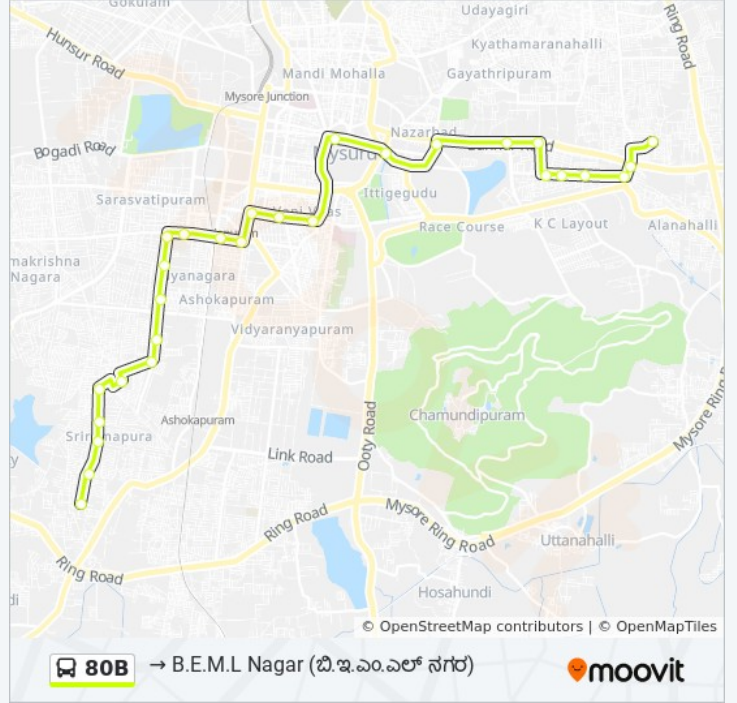

Use the Moovit App to find the closest 80B bus station near you and find out when is the next 80B bus arriving.

**Direction:** → B.E.M.L Nagar ( . . . )

28 stops

[VIEW LINE SCHEDULE](#)

- Yaraganahalli ( )
- Yaraganahalli Circle
- Sangeetha Corner
- Palya Gate ( )
- Ganesha Temple ( )
- A.V Hospital ( . )
- Geetha Convent
- Milk Dairy ( )
- Nazarabad ( )
- Hardinge Circle
- C.B.S Platform 20 ( . . . 20)
- Vani Vilas Market ( )
- Siddappa Square ( )
- R.T.O ( . . . )
- Ashoka Circle ( )
- Under Bridge ( )
- K.G Koppal ( . )
- Apollo Hospital ( )
- Cauvery School ( )
- Kuvempu Nagar K.E.B ( )

### 80B bus Info

**Direction:** → B.E.M.L Nagar ( . . . )

**Stops:** 28

**Trip Duration:** 41 min

**Line Summary:**

- R.M.P Quarters ( )
- Aravinda Nagar ( )
- Kuvempu Nagar ( )
- Vivekananda Circle ( )
- Amrutha Bakery ( )
- Sri Rampura Water Tank ( )
- V.B Bakery ( )
- B.E.M.L Nagar ( )

**Direction:** → Yaraganahalli ( )

31 stops

[VIEW LINE SCHEDULE](#)

- B.E.M.L Nagar ( )
- V.B Bakery ( )
- Sri Rampura Water Tank ( )
- Amrutha Bakery ( )
- Vivekananda Circle ( )
- Kuvempu Nagar Bus Stand ( )
- Aravinda Nagar ( )
- R.M.P Quarters ( )
- Kuvempu Nagar K.E.B ( )
- Cauvery School ( )
- Apollo Hospital ( )
- K.G Koppal ( )
- Under Bridge ( )
- Ashoka Circle ( )
- R.T.O ( )
- Siddappa Square ( )
- Vani Vilas Market ( )