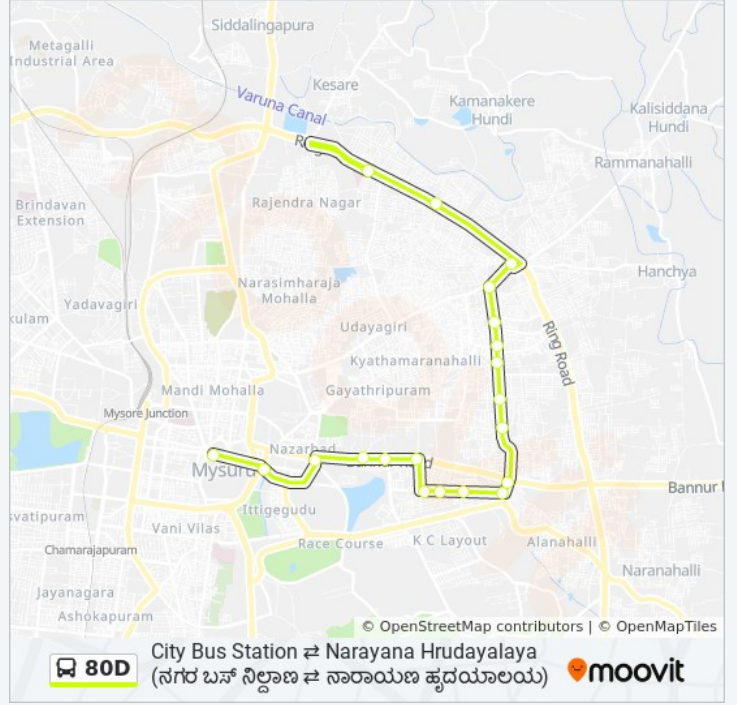

80D bus Time Schedule

→ City Bus Station () Route
Timetable:

Sunday	08:00
Monday	08:00
Tuesday	08:00
Wednesday	08:00
Thursday	08:00
Friday	08:00
Saturday	08:00

80D bus Info

Direction: → City Bus Station ()

Stops: 20

Trip Duration: 30 min

Line Summary:

Direction: → Narayana Hrudayalaya ()

19 stops

[VIEW LINE SCHEDULE](#)

- C.B.S Platform 21/2 (. 21/2)
- Hardinge Circle
- Nazarabad ()
- Milk Dairy ()
- Geetha Convent
- A.V Hospital (.)
- Ganesha Temple ()
- Palya Gate ()
- Sangeetha Corner
- Yaraganahalli Circle
- Teachers Layout ()
- J.S.S Layout (.)
- Triveni Circle ()
- Kuvempu Circle ()
- Water Tank ()
- Kalyangiri K.E.B (.)
- Sathagalli Bus Stand ()

80D bus Time Schedule

→ Narayana Hrudayalaya ()

Route Timetable:

Sunday	08:00
Monday	08:00
Tuesday	08:00
Wednesday	08:00
Thursday	08:00
Friday	08:00
Saturday	08:00

80D bus Info

Direction: → Narayana Hrudayalaya ()

Stops: 19

Trip Duration: 29 min

Line Summary:

Church Cross Water Tank ()

Narayana Hrudayalaya ()

80D bus time schedules and route maps are available in an offline PDF at moovitapp.com. Use the [Moovit App](#) to see live bus times, train schedule or subway schedule, and step-by-step directions for all public transit in Mysore.