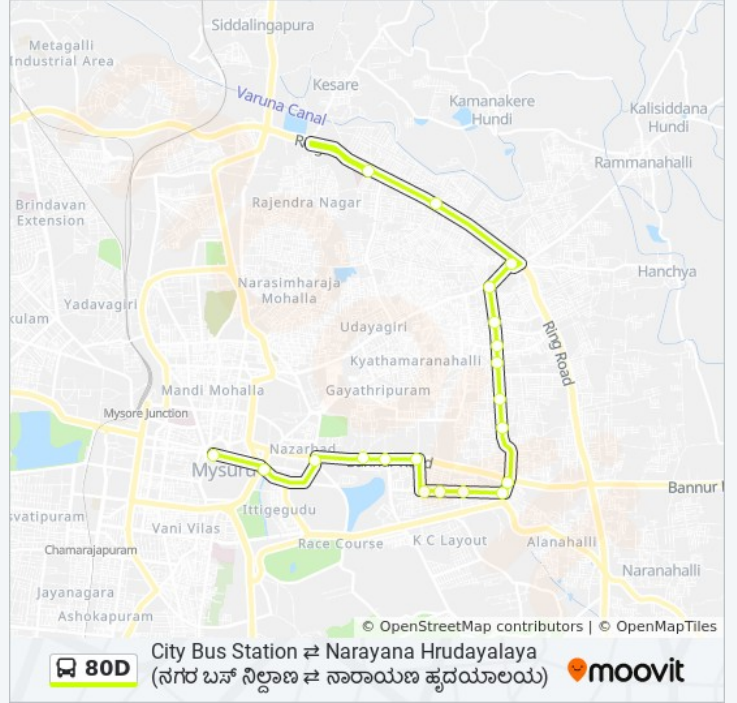

City Bus Station ⇌ Narayana Hrudayalaya ()

Get The App

The 80D bus line (City Bus Station ⇌ Narayana Hrudayalaya ()) has 2 routes. For regular weekdays, their operation hours are:

(1) → City Bus Station (): 08:00(2) → Narayana Hrudayalaya (): 08:00

Use the Moovit App to find the closest 80D bus station near you and find out when is the next 80D bus arriving.

Direction: → City Bus Station ()

20 stops

[VIEW LINE SCHEDULE](#)

- Narayana Hrudayalaya ()
- Church Cross Water Tank ()
- Sathagalli Depot ()
- Kalyangiri K.E.B (. .)
- Water Tank ()
- Kuvempu Circle ()
- Triveni Circle ()
- J.S.S Layout (. .)
- Teachers Layout ()
- Yaraganahalli Circle
- Sangeetha Corner
- Palya Gate ()
- Ganesha Temple ()
- A.V Hospital (.)
- Geetha Convent
- Milk Dairy ()
- Air Force ()
- Nazarabad ()
- Hardinge Circle
- City Bus Station ()

80D bus Time Schedule

→ City Bus Station () Route
Timetable:

Sunday	08:00
Monday	08:00
Tuesday	08:00
Wednesday	08:00
Thursday	08:00
Friday	08:00
Saturday	08:00

80D bus Info

Direction: → City Bus Station ()

Stops: 20

Trip Duration: 30 min

Line Summary:

Direction: → Narayana Hrudayalaya ()

19 stops

[VIEW LINE SCHEDULE](#)

- C.B.S Platform 21/2 (. 21/2)
- Hardinge Circle
- Nazarabad ()
- Milk Dairy ()
- Geetha Convent
- A.V Hospital (.)
- Ganesha Temple ()
- Palya Gate ()
- Sangeetha Corner
- Yaraganahalli Circle
- Teachers Layout ()
- J.S.S Layout (.)
- Triveni Circle ()
- Kuvempu Circle ()
- Water Tank ()
- Kalyangiri K.E.B (.)
- Sathagalli Bus Stand ()