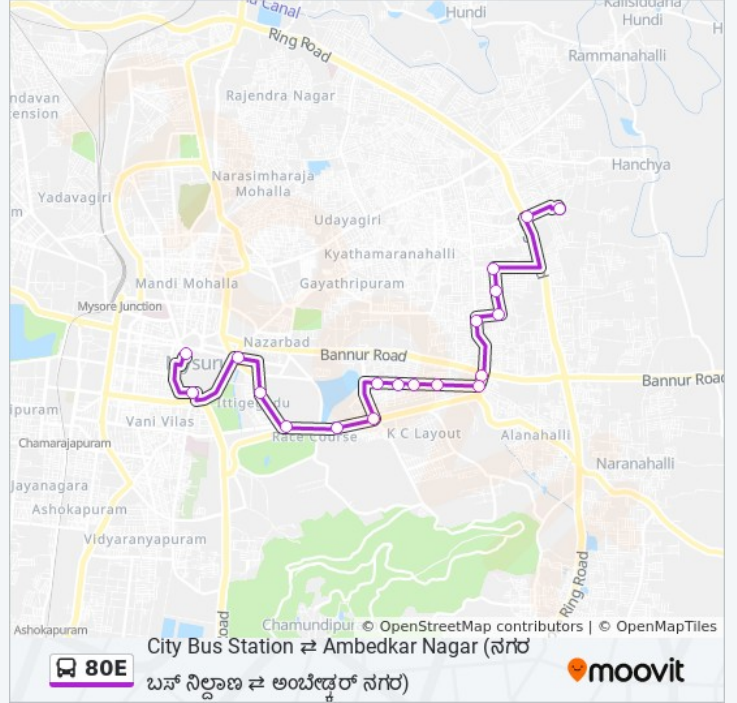

City Bus Station ⇌ Ambedkar Nagar ( )

Get The App

The 80E bus line (City Bus Station ⇌ Ambedkar Nagar ( )) has 2 routes. For regular weekdays, their operation hours are: (1) → Ambedkar Nagar ( ): 08:00(2) → City Bus Station ( ): 08:00 Use the Moovit App to find the closest 80E bus station near you and find out when is the next 80E bus arriving.

**Direction:** → Ambedkar Nagar ( )  
 19 stops  
[VIEW LINE SCHEDULE](#)

**80E bus Time Schedule**  
 → Ambedkar Nagar ( ) Route  
 Timetable:

Sunday	08:00
Monday	08:00
Tuesday	08:00
Wednesday	08:00
Thursday	08:00
Friday	08:00
Saturday	08:00

**80E bus Info**  
**Direction:** → Ambedkar Nagar ( )  
**Stops:** 19  
**Trip Duration:** 29 min  
**Line Summary:**

**Direction:** → City Bus Station ( )

18 stops

[VIEW LINE SCHEDULE](#)

- Ambedkar Nagar ( )
- V.T.U College ( )
- Adhyayana School ( )
- Shakthi Nagar Park ( )
- Vivekananda Block ( )
- Teachers Layout ( )
- Yaraganahalli Circle
- Sangeetha Corner
- Palya Gate ( )
- Ganesha Temple ( )
- A.V Hospital ( )
- M.R.C Eye Hospital ( )
- Jockey Quarters (Kurubarahalli Circle)
- Administrative Training Institute (Police Bhavan)
- Race Course
- Mysore Zoo
- Hardinge Circle
- City Bus Station ( )

### 80E bus Time Schedule

→ City Bus Station ( ) Route

Timetable:

Sunday	08:00
Monday	08:00
Tuesday	08:00
Wednesday	08:00
Thursday	08:00
Friday	08:00
Saturday	08:00