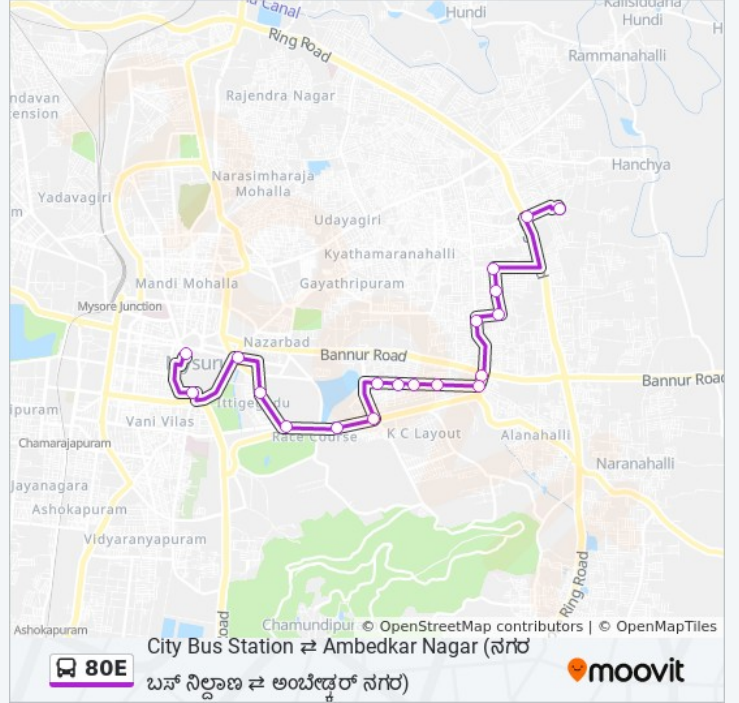

City Bus Station ⇌ Ambedkar Nagar ( )

Get The App

The 80E bus line (City Bus Station ⇌ Ambedkar Nagar ( )) has 2 routes. For regular weekdays, their operation hours are: (1) → Ambedkar Nagar ( ): 08:00(2) → City Bus Station ( ): 08:00 Use the Moovit App to find the closest 80E bus station near you and find out when is the next 80E bus arriving.

**80E bus Info**  
**Direction:** → Ambedkar Nagar ( )  
**Stops:** 19  
**Trip Duration:** 29 min  
**Line Summary:**

**Direction:** → City Bus Station ( )

18 stops

[VIEW LINE SCHEDULE](#)

- Ambedkar Nagar ( )
- V.T.U College ( )
- Adhyayana School ( )
- Shakthi Nagar Park ( )
- Vivekananda Block ( )
- Teachers Layout ( )
- Yaraganahalli Circle
- Sangeetha Corner
- Palya Gate ( )
- Ganesha Temple ( )
- A.V Hospital ( )
- M.R.C Eye Hospital ( )
- Jockey Quarters (Kurubarahalli Circle)
- Administrative Training Institute (Police Bhavan)
- Race Course
- Mysore Zoo
- Hardinge Circle
- City Bus Station ( )

### 80E bus Time Schedule

→ City Bus Station ( ) Route

Timetable:

Sunday	08:00
Monday	08:00
Tuesday	08:00
Wednesday	08:00
Thursday	08:00
Friday	08:00
Saturday	08:00

### 80E bus Info

**Direction:** → City Bus Station ( )

**Stops:** 18

**Trip Duration:** 27 min

**Line Summary:**

80E bus time schedules and route maps are available in an offline PDF at [moovitapp.com](https://moovitapp.com). Use the [Moovit App](#) to see live bus times, train schedule or subway schedule, and step-by-step directions for all public transit in Mysore.