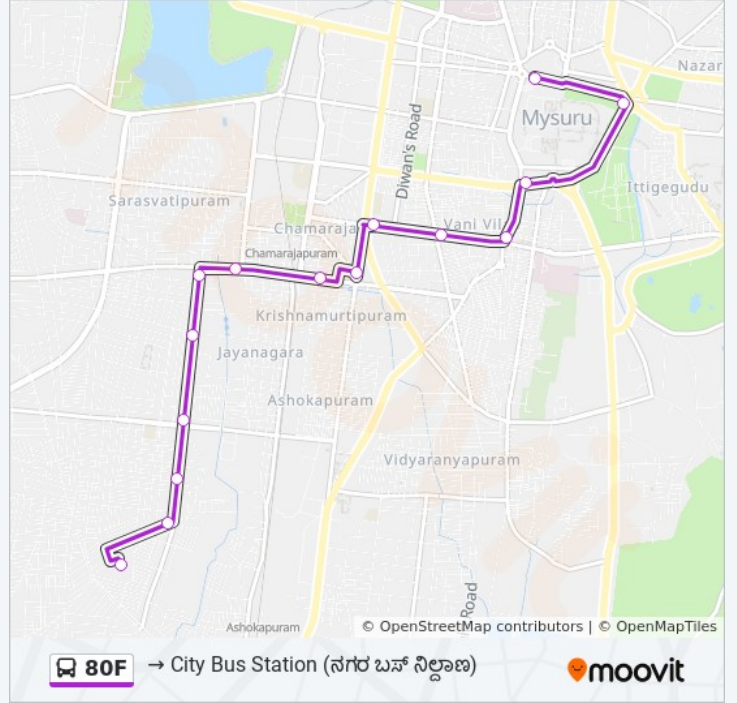

80F

→ City Bus Station ( )

Get The App

The 80F bus line (→ City Bus Station ( )) has 2 routes. For regular weekdays, their operation hours are:

(1) → City Bus Station ( ): 05:45 - 14:10 (2) → Kuvempu Nagar Depot ( ): 13:30 - 21:30

Use the Moovit App to find the closest 80F bus station near you and find out when is the next 80F bus arriving.

**Direction:** → City Bus Station ( )

15 stops

[VIEW LINE SCHEDULE](#)

- Kuvempu Nagar Depot ( )
- Aravinda Nagar ( )
- R.M.P Quarters ( )
- Kuvempu Nagar K.E.B ( )
- Cauvery School ( )
- Apollo Hospital ( )
- K.G Koppal ( )
- Under Bridge ( )
- Ashoka Circle ( )
- R.T.O ( )
- Siddappa Square ( )
- Vani Vilas Market ( )
- Sanskrit Pathashale
- Hardinge Circle
- City Bus Station ( )

## 80F bus Time Schedule

→ City Bus Station ( ) Route  
Timetable:

Sunday	05:45 - 14:10
Monday	05:45 - 14:10
Tuesday	05:45 - 14:10
Wednesday	05:45 - 14:10
Thursday	05:45 - 14:10
Friday	05:45 - 14:10
Saturday	05:45 - 14:10

## 80F bus Info

**Direction:** → City Bus Station ( )

**Stops:** 15

**Trip Duration:** 16 min

**Line Summary:**

**Direction:** → Kuvempu Nagar Depot

( )

13 stops