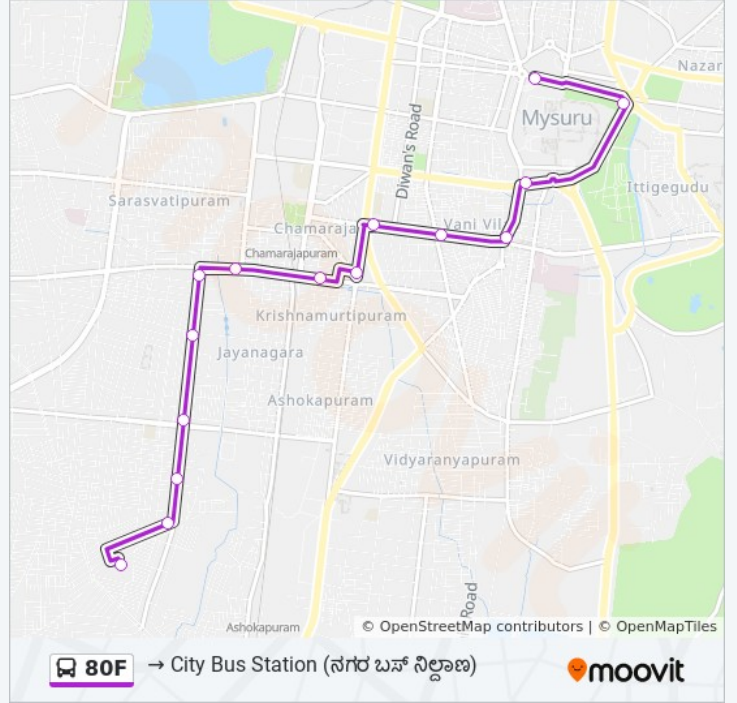

Use the Moovit App to find the closest 80F bus station near you and find out when is the next 80F bus arriving.

**Direction:** → City Bus Station ( )

15 stops

[VIEW LINE SCHEDULE](#)

- Kuvempu Nagar Depot ( )
- Aravinda Nagar ( )
- R.M.P Quarters ( )
- Kuvempu Nagar K.E.B ( )
- Cauvery School ( )
- Apollo Hospital ( )
- K.G Koppal ( )
- Under Bridge ( )
- Ashoka Circle ( )
- R.T.O ( )
- Siddappa Square ( )
- Vani Vilas Market ( )
- Sanskrit Pathashale
- Hardinge Circle
- City Bus Station ( )

## 80F bus Info

**Direction:** → City Bus Station ( )

**Stops:** 15

**Trip Duration:** 16 min

**Line Summary:**

**Direction:** → Kuvempu Nagar Depot

( )

13 stops

### 80F bus Time Schedule

→ Kuvempu Nagar Depot ( )

Route Timetable:

Sunday	13:30 - 21:30
Monday	13:30 - 21:30
Tuesday	13:30 - 21:30
Wednesday	13:30 - 21:30
Thursday	13:30 - 21:30
Friday	13:30 - 21:30
Saturday	13:30 - 21:30

### 80F bus Info

**Direction:** → Kuvempu Nagar Depot ( )

**Stops:** 13

**Trip Duration:** 15 min

**Line Summary:**

80F bus time schedules and route maps are available in an offline PDF at [moovitapp.com](https://moovitapp.com). Use the [Moovit App](#) to see live bus times, train schedule or subway schedule, and step-by-step directions for all public transit in Mysore.