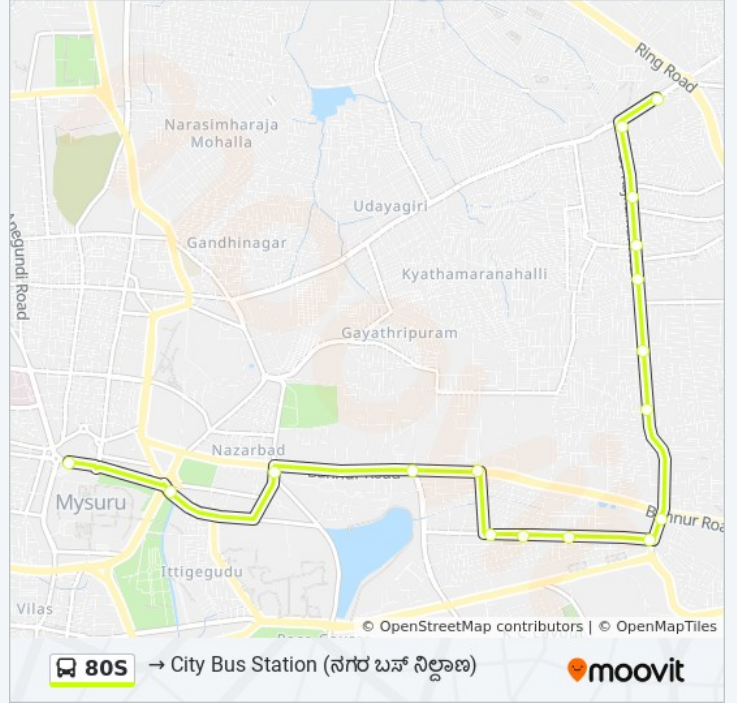

Use the Moovit App to find the closest 80S bus station near you and find out when is the next 80S bus arriving.

**Direction:** → City Bus Station ( )

17 stops

[VIEW LINE SCHEDULE](#)

- Sathagalli Bus Stand ( )
- Kalyangiri K.E.B ( . . )
- Water Tank ( )
- Kuvempu Circle ( )
- Triveni Circle ( )
- J.S.S Layout ( . . )
- Teachers Layout ( )
- Yaraganahalli Circle
- Sangeetha Corner
- Palya Gate ( )
- Ganesha Temple ( )
- A.V Hospital ( . )
- Geetha Convent
- Milk Dairy ( )
- Nazarabad ( )
- Hardinge Circle
- City Bus Station ( )

**80S bus Time Schedule**

→ City Bus Station ( ) Route  
Timetable:

Sunday	07:00 - 21:15
Monday	07:00 - 21:15
Tuesday	07:00 - 21:15
Wednesday	07:00 - 21:15
Thursday	07:00 - 21:15
Friday	07:00 - 21:15
Saturday	07:00 - 21:15

**80S bus Info**

**Direction:** → City Bus Station ( )

**Stops:** 17

**Trip Duration:** 21 min

**Line Summary:**

**Direction:** → Sathagalli ( )

17 stops

[VIEW LINE SCHEDULE](#)