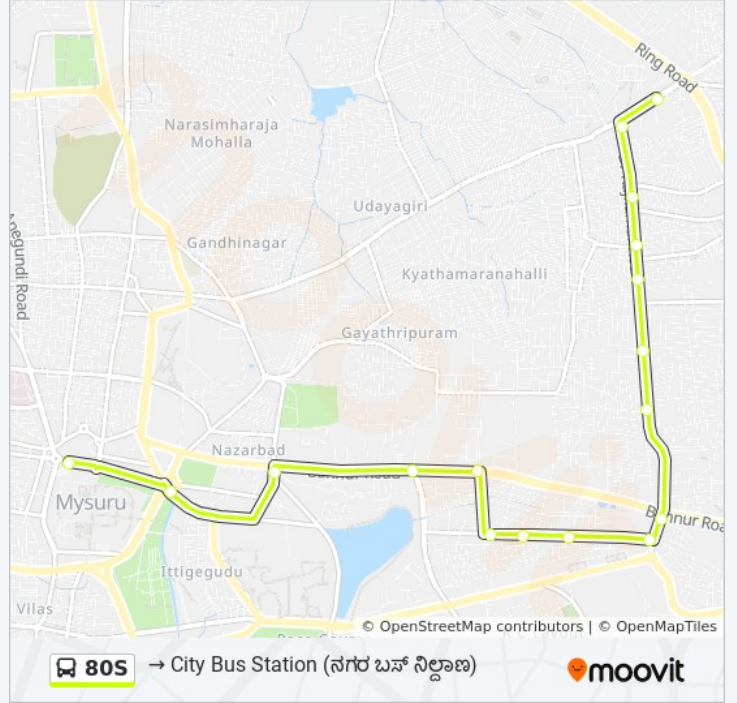

**80S bus Info**

**Direction:** → City Bus Station ( )

**Stops:** 17

**Trip Duration:** 21 min

**Line Summary:**

**Direction:** → Sathagalli ( )

17 stops

[VIEW LINE SCHEDULE](#)

### 80S bus Time Schedule

→ Sathagalli ( ) Route Timetable:

Sunday	09:20 - 21:52
Monday	09:20 - 21:52
Tuesday	09:20 - 21:52
Wednesday	09:20 - 21:52
Thursday	09:20 - 21:52
Friday	09:20 - 21:52
Saturday	09:20 - 21:52

### 80S bus Info

**Direction:** → Sathagalli ( )

**Stops:** 17

**Trip Duration:** 20 min

**Line Summary:**

80S bus time schedules and route maps are available in an offline PDF at [moovitapp.com](https://moovitapp.com). Use the [Moovit App](#) to see live bus times, train schedule or subway schedule, and step-by-step directions for all public transit in Mysore.