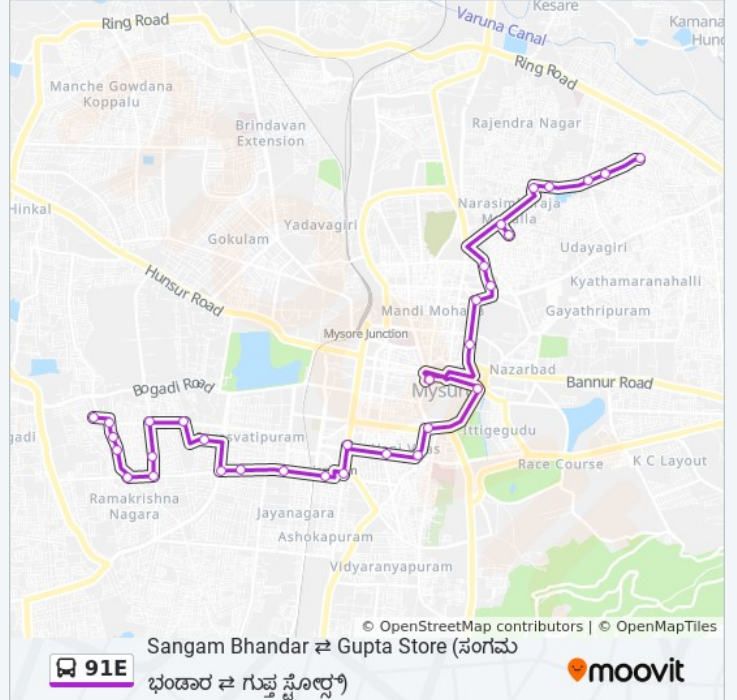

Trip Duration: 44 min

Line Summary:

Hardinge Circle

C.B.S Platform 12 (.) 12)

Mysore Rural Bus Stand

Five Light Circle (.)

Masjid (.)

Ambedkar Circle (.)

Maruthi Complex (.)

State Bank Of Mysore (.)

N.R Mohalla (.)

Devanur Kere (.)

Surya Narayana Temple (.)

Auto Stand (.)

Rajeeva Nagara Gupta Store (.)

Direction: → Sangam Bhandar (.)

36 stops

[VIEW LINE SCHEDULE](#)

Rajeeva Nagara Gupta Store (.)

Shivanna Hotel (.)

Made Gowda Circle (.)

Nimrah Masjid (.)

Bawa Medicals (.)

Auto Stand (.)