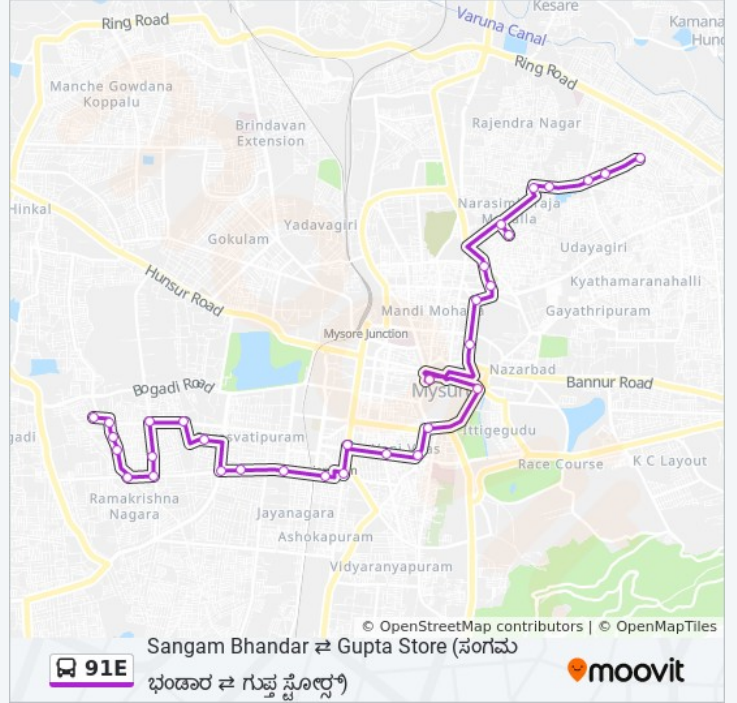

Surya Narayana Temple (.)

Devanur Kere (.)

N.R Mohalla (.)

M.A Stores (.)

State Bank Of Mysore (.)

Maruthi Complex (.)

Ambedkar Circle (.)

91E bus Time Schedule

→ Sangam Bhandar (.) Route

Timetable:

Sunday	07:50
Monday	07:50
Tuesday	07:50
Wednesday	07:50
Thursday	07:50
Friday	07:50
Saturday	07:50

91E bus Info

Direction: → Sangam Bhandar (.)

Stops: 36

Trip Duration: 46 min

Line Summary:

- Masjid ()
- Five Light Circle ()
- Mysore Rural Bus Stand
- Hardinge Circle
- C.B.S Platform 20 (. . 20)
- Vani Vilas Market ()
- Siddappa Square ()
- R.T.O (. .)
- Ashoka Circle ()
- Under Bridge ()
- K.G Koppal (.)
- Akshaya Bhandar ()
- Vijaya Bank ()
- Kamakshi Hospital ()
- Maruthi Temple ()
- Maruthi Tent
- Ganesh Bhandar ()
- Stone Building ()
- Sharadadevi Nagara ()
- Vasant Nagara ()
- Vinayaka Circle ()
- Bogadi Vijaya Bank ()
- Sangam Bhandar ()