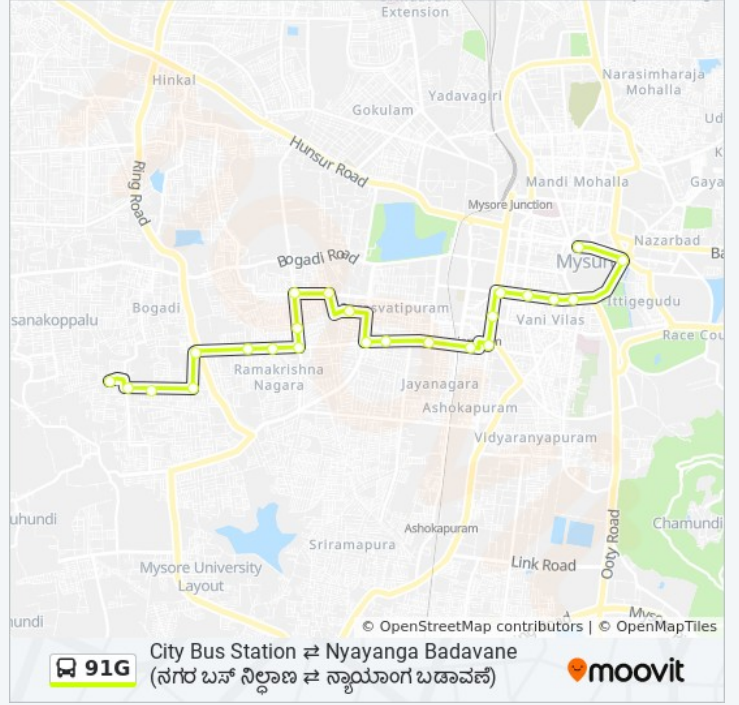

Use the Moovit App to find the closest 91G bus station near you and find out when is the next 91G bus arriving.

Direction: → City Bus Station ()

24 stops

[VIEW LINE SCHEDULE](#)

- Nyayanga Badavane ()
- Christha P.U College ()
- Mavinathota ()
- Rajarajeswari Nagar ()
- Ring Road ()
- Niveditha Nagar ()
- Sharadadevi Nagara ()
- Stone Building ()
- Ganesh Bhandar ()
- Maruthi Tent
- Maruthi Temple ()
- Kamakshi Hospital ()
- Vijaya Bank ()
- Akshaya Bhandar ()
- K.G Koppal ()
- Under Bridge ()
- Ashoka Circle ()
- R.T.O ()
- Ramaswamy Circle ()

91G bus Time Schedule

→ City Bus Station () Route
Timetable:

Sunday	10:15 - 20:55
Monday	10:15 - 20:55
Tuesday	10:15 - 20:55
Wednesday	10:15 - 20:55
Thursday	10:15 - 20:55
Friday	10:15 - 20:55
Saturday	10:15 - 20:55

91G bus Info

Direction: → City Bus Station ()

Stops: 24

Trip Duration: 28 min

Line Summary:

Seetha Vilas Choultry ()
Laxmi Talkies ()
Sanskrit Pathashale
Hardinge Circle
City Bus Station ()

Direction: → Nyayanga Badavane ()

91G bus Info

Direction: → Nyayanga Badavane ()

Stops: 22

Trip Duration: 28 min

Line Summary:

Ring Road ()

Rajarajeswari Nagar ()

Mavinathota ()