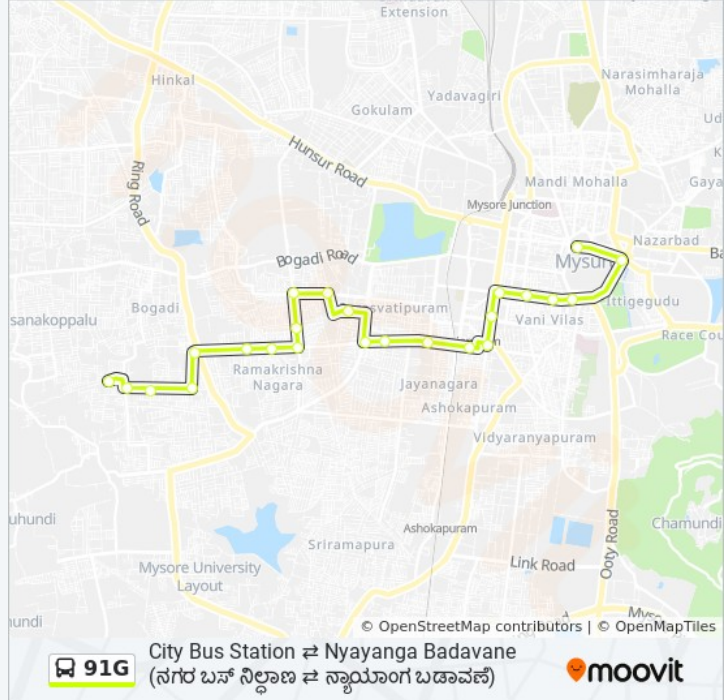

City Bus Station ⇌ Nyayanga Badavane ()

Get The App

The 91G bus line (City Bus Station ⇌ Nyayanga Badavane ()) has 2 routes. For regular weekdays, their operation hours are:

(1) → City Bus Station (): 10:15 - 20:55 (2) → Nyayanga Badavane (): 09:35 - 20:15

91G bus Time Schedule

→ Nyayanga Badavane ()
Route Timetable:

Sunday	09:35 - 20:15
Monday	09:35 - 20:15
Tuesday	09:35 - 20:15
Wednesday	09:35 - 20:15
Thursday	09:35 - 20:15
Friday	09:35 - 20:15
Saturday	09:35 - 20:15

91G bus Info

Direction: → Nyayanga Badavane ()

Stops: 22

Trip Duration: 28 min

Line Summary:

Ring Road ()

Rajarajeswari Nagar ()

Mavinathota ()

Christha P.U College ()

Nyayanga Badavane ()

91G bus time schedules and route maps are available in an offline PDF at moovitapp.com. Use the [Moovit App](#) to see live bus times, train schedule or subway schedule, and step-by-step directions for all public transit in Mysore.