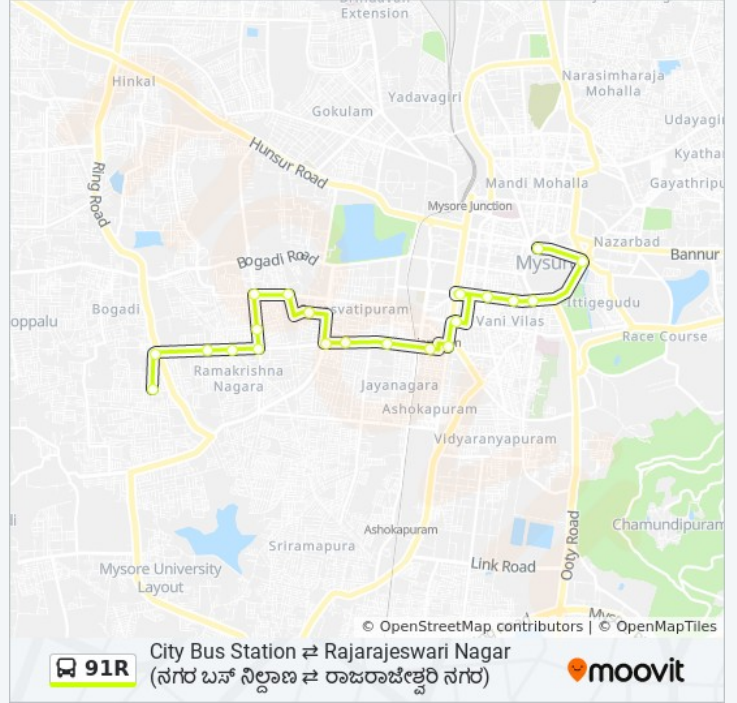

City Bus Station ⇌ Rajarajeswari Nagar ()

Get The App

The 91R bus line (City Bus Station ⇌ Rajarajeswari Nagar ()) has 2 routes. For regular weekdays, their operation hours are:
(1) → City Bus Station (): 10:30(2) → Rajarajeswari Nagar (): 10:02 - 22:00

Stops: 21

Trip Duration: 25 min

Line Summary:

Hardinge Circle

City Bus Station ()

Direction: → Rajarajeswari Nagar

()

19 stops

Sharadadevi Nagara ()

Niveditha Nagar ()

91R bus Time Schedule

→ Rajarajeswari Nagar ()

Route Timetable:

Sunday	10:02 - 22:00
Monday	10:02 - 22:00
Tuesday	10:02 - 22:00
Wednesday	10:02 - 22:00
Thursday	10:02 - 22:00
Friday	10:02 - 22:00
Saturday	10:02 - 22:00

91R bus Info

Direction: → Rajarajeswari Nagar

()

Stops: 19

Trip Duration: 19 min

Line Summary:

Ring Road ()

Rajarajeswari Nagar ()