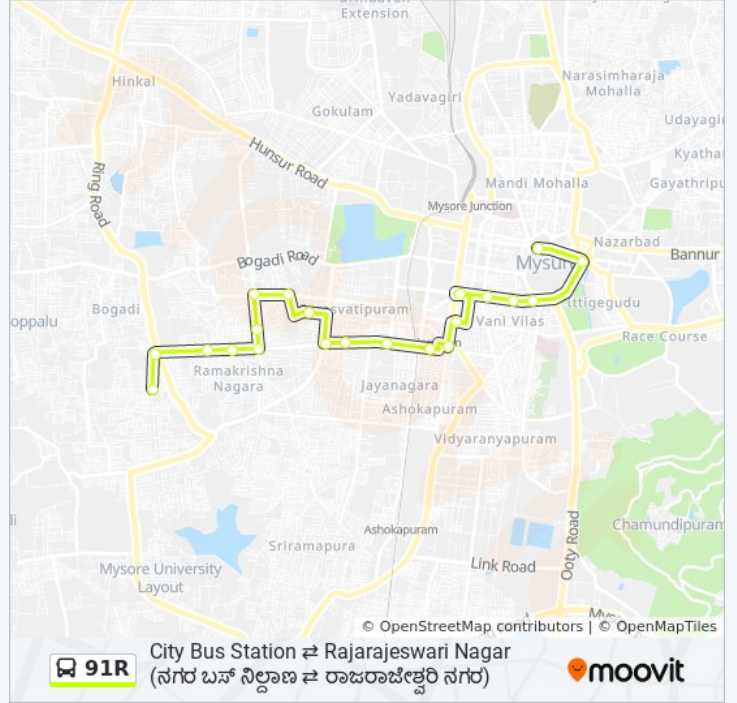

City Bus Station ⇌ Rajarajeswari Nagar ()

Get The App

The 91R bus line (City Bus Station ⇌ Rajarajeswari Nagar ()) has 2 routes. For regular weekdays, their operation hours are:
(1) → City Bus Station (): 10:30(2) → Rajarajeswari Nagar (): 10:02 - 22:00

Use the Moovit App to find the closest 91R bus station near you and find out when is the next 91R bus arriving.

Direction: → City Bus Station ()

21 stops

[VIEW LINE SCHEDULE](#)

- Rajarajeswari Nagar ()
- Ring Road ()
- Niveditha Nagar ()
- Sharadadevi Nagara ()
- Stone Building ()
- Ganesh Bhandar ()
- Maruthi Tent
- Maruthi Temple ()
- Kamakshi Hospital ()
- Vijaya Bank ()
- Akshaya Bhandar ()
- K.G Koppal ()
- Under Bridge ()
- Ashoka Circle ()
- R.T.O ()
- Ramaswamy Circle ()
- Seetha Vilas Choultry ()
- Laxmi Talkies ()
- Sanskrit Pathashale

91R bus Time Schedule

→ City Bus Station () Route
Timetable:

Sunday	10:30
Monday	10:30
Tuesday	10:30
Wednesday	10:30
Thursday	10:30
Friday	10:30
Saturday	10:30

91R bus Info

Direction: → City Bus Station ()

Stops: 21

Trip Duration: 25 min

Line Summary:

Hardinge Circle

City Bus Station ()

Direction: → Rajarajeswari Nagar

()

19 stops