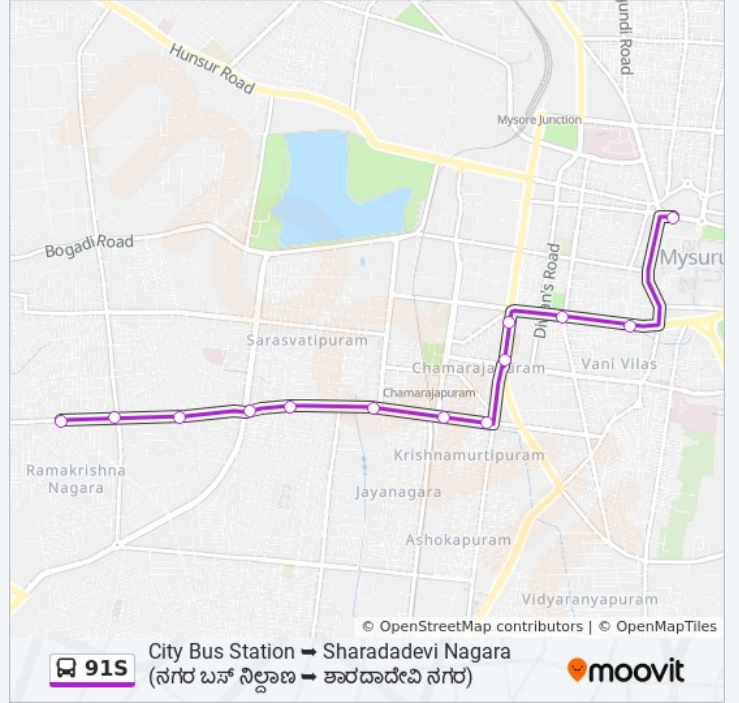

City Bus Station Sharadadevi Nagara ()

Get The App

The 91S bus line City Bus Station Sharadadevi Nagara () has one route. For regular weekdays, their operation hours are:

(1) Sharadadevi Nagara (): 08:00

Use the Moovit App to find the closest 91S bus station near you and find out when is the next 91S bus arriving.

Direction: Sharadadevi Nagara ()
13 stops
[VIEW LINE SCHEDULE](#)

- City Bus Station ()
- Laxmi Talkies ()
- Seetha Vilas Choultry ()
- Ramaswamy Circle ()
- Rto
- Ashoka Circle ()
- Under Bridge ()
- K.G Koppal ()
- Akshaya Bhandar ()
- Vijaya Bank ()
- Kavitha Bakery ()
- Stone Building ()
- Sharadadevi Nagara ()

91S bus Time Schedule

Sharadadevi Nagara () Route

Timetable:

| | |
|-----------|-------|
| Sunday | 08:00 |
| Monday | 08:00 |
| Tuesday | 08:00 |
| Wednesday | 08:00 |
| Thursday | 08:00 |
| Friday | 08:00 |
| Saturday | 08:00 |

91S bus Info

Direction: Sharadadevi Nagara ()

Stops: 13

Trip Duration: 18 min

Line Summary:

91S bus time schedules and route maps are available in an offline PDF at moovitapp.com. Use the [Moovit App](#) to see live bus times, train schedule or subway schedule, and step-by-step directions for all public transit in Mysore.