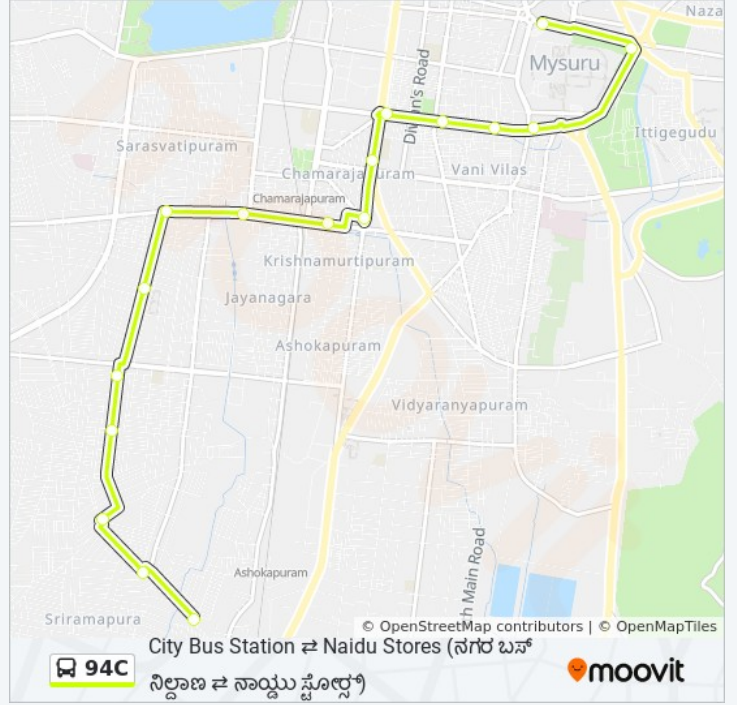

94C bus time schedules and route maps are available in an offline PDF at moovitapp.com. Use the [Moovit App](#) to see live bus times, train schedule or subway schedule, and step-by-step directions for all public transit in Mysore.

[About Moovit](#) • [MaaS Solutions](#) • [Supported Countries](#) • [Mooviter Community](#)

© 2024 Moovit - All Rights Reserved

Check Live Arrival Times