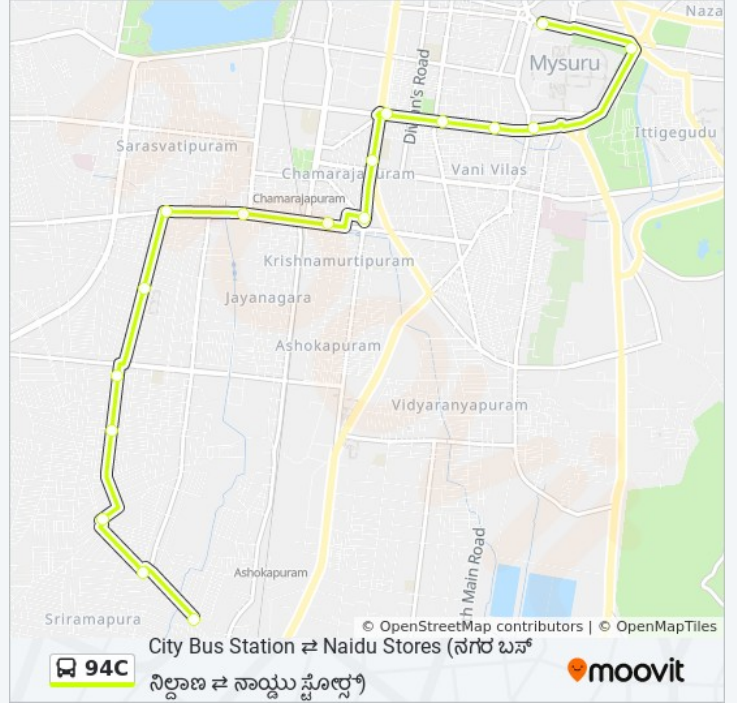

94C

City Bus Station ⇌ Naidu Stores ()

Get The App

The 94C bus line (City Bus Station ⇌ Naidu Stores ()) has 2 routes.

For regular weekdays, their operation hours are:

(1) → City Bus Station (): 16:10(2) → Naidu Stores (): 07:00

Use the Moovit App to find the closest 94C bus station near you and find out when is the next 94C bus arriving.

Direction: → City Bus Station ()

17 stops

[VIEW LINE SCHEDULE](#)

- Naidu Stores ()
- Eshwara Temple
- Kuvempu Nagar Bus Stand ()
- M Block ()
- Kuvempu Nagar Complex ()
- Gnanaganga School ()
- Akshaya Bhandar ()
- K.G Koppal ()
- Under Bridge ()
- Ashoka Circle ()
- R.T.O (. .)
- Ramaswamy Circle ()
- Seetha Vilas Choultry ()
- Laxmi Talkies ()
- Sanskrit Pathashale
- Hardinge Circle
- City Bus Station ()

94C bus Time Schedule

→ City Bus Station () Route
Timetable:

Sunday	16:10
Monday	16:10
Tuesday	16:10
Wednesday	16:10
Thursday	16:10
Friday	16:10
Saturday	16:10

94C bus Info

Direction: → City Bus Station ()

Stops: 17

Trip Duration: 25 min

Line Summary:

Direction: → Naidu Stores ()

15 stops

[VIEW LINE SCHEDULE](#)

- C.B.S Platform 19 (. 19)
- Laxmi Talkies ()
- Seetha Vilas Choultry ()
- Ramaswamy Circle ()
- Rto
- Ashoka Circle ()
- Under Bridge ()
- K.G Koppal (.)
- Akshaya Bhandar ()
- Gnanaganga School ()
- Kuvempu Nagar Complex ()
- M Block ()
- Kuvempu Nagar ()
- Eshwara Temple ()
- Naidu Stores ()