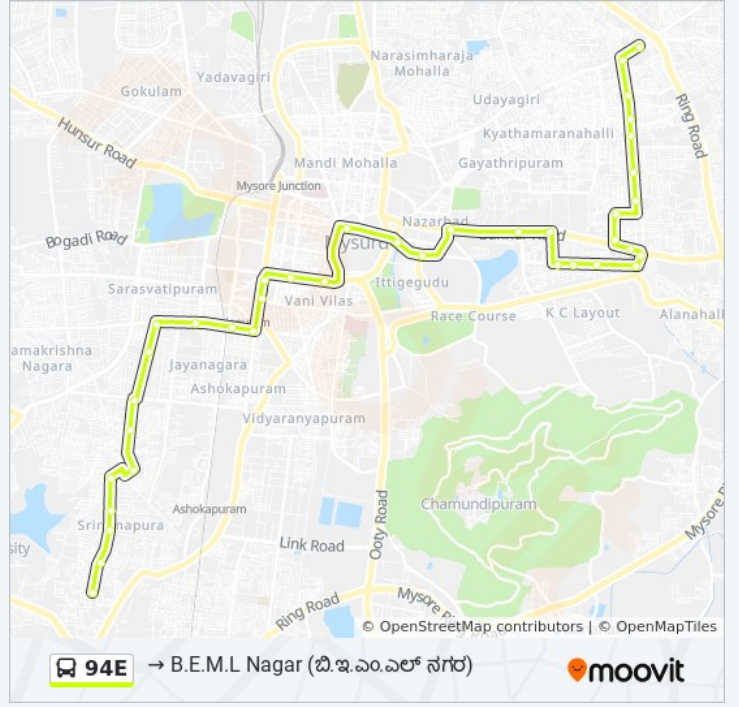

Line Summary:

Gnanaganga School ( )

Akshaya Bhandar ( )

K.G Koppal ( )

Under Bridge ( )

Ashoka Circle ( )

R.T.O ( )

Ramaswamy Circle ( )

Seetha Vilas Choultry ( )

Laxmi Talkies ( )

Sanskrit Pathashale

Hardinge Circle

C.B.S Platform 21/1 ( ) 21/1)

Mysore Palace

Hardinge Circle

Nazarabad ( )

Milk Dairy ( )

Geetha Convent

A.V Hospital ( )

Ganesha Temple ( )

Palya Gate ( )

Sangeetha Corner

Yaraganahalli Circle

Teresian College ( )

Vidya Nagar ( )

Raghavendra Nagara ( )

Teachers Layout ( )

J.S.S Layout ( )

Triveni Circle ( )

Kuvempu Circle ( )

Water Tank ( )

Kalyangiri K.E.B ( )

Sathagalli Bus Stand ( )