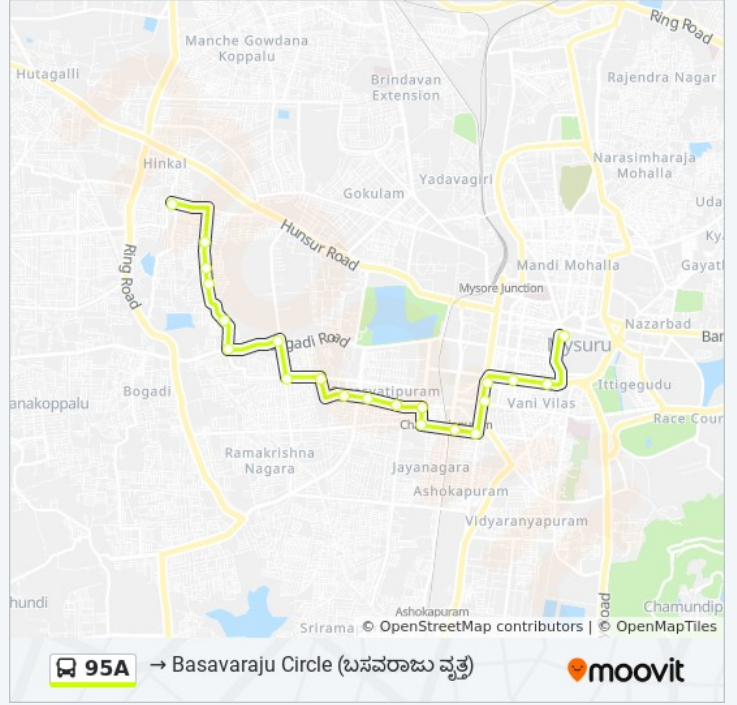

 **95A**

→ Basavaraju Circle ()

Get The App

The 95A bus line (→ Basavaraju Circle ()) has 2 routes. For regular weekdays, their operation hours are:
 (1) → Basavaraju Circle (): 07:05 - 19:45 (2) → City Bus Station (): 07:40 - 16:20
 Use the Moovit App to find the closest 95A bus station near you and find out when is the next 95A bus arriving.

Direction: → Basavaraju Circle ()

21 stops

[VIEW LINE SCHEDULE](#)

- City Bus Stand Platform 15
- Laxmi Talkies ()
- Seetha Vilas Choultry ()
- Ramaswamy Circle ()
- Rto
- Ashoka Circle ()
- Under Bridge ()
- K.G Koppal (.)
- Saraswathipuram 1st Main () 1
- Saraswathipuram 8th Main () 8
- Kuvempu School ()
- Kamakshi Hospital ()
- Maruthi Temple ()
- Maruthi Tent
- Speech And Hearing Institute
- Harsha Bar
- Nirmithi Kendra
- Bevina Mara
- Mahalakshmi Bhandar
- Sangam Circle
- Basavaraju Circle

95A bus Time Schedule

→ Basavaraju Circle () Route Timetable:

Sunday	07:05 - 19:45
Monday	07:05 - 19:45
Tuesday	07:05 - 19:45
Wednesday	07:05 - 19:45
Thursday	07:05 - 19:45
Friday	07:05 - 19:45
Saturday	07:05 - 19:45

95A bus Info

Direction: → Basavaraju Circle ()

Stops: 21

Trip Duration: 24 min

Line Summary:

Direction: → City Bus Station ()

24 stops

[VIEW LINE SCHEDULE](#)