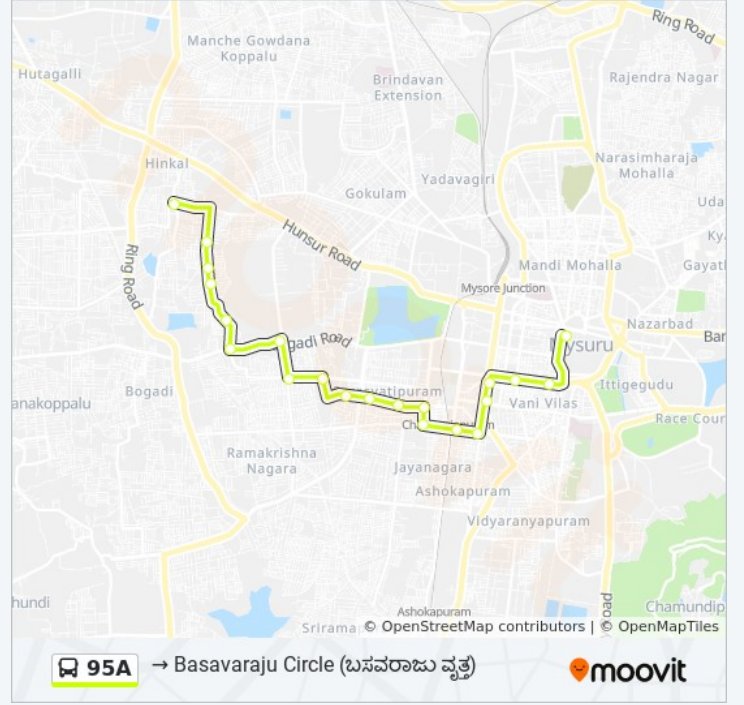

R.T.O (. .)

Ramaswamy Circle ( )

Seetha Vilas Choultry ( )

Laxmi Talkies ( )

Sanskrit Pathashale

Hardinge Circle

City Bus Station ( )

95A bus time schedules and route maps are available in an offline PDF at moovitapp.com. Use the [Moovit App](https://moovitapp.com) to see live bus times, train schedule or subway schedule, and step-by-step directions for all public transit in Mysore.

[About Moovit](#) • [MaaS Solutions](#) • [Supported Countries](#) • [Mooviter Community](#)

© 2024 Moovit - All Rights Reserved

Check Live Arrival Times