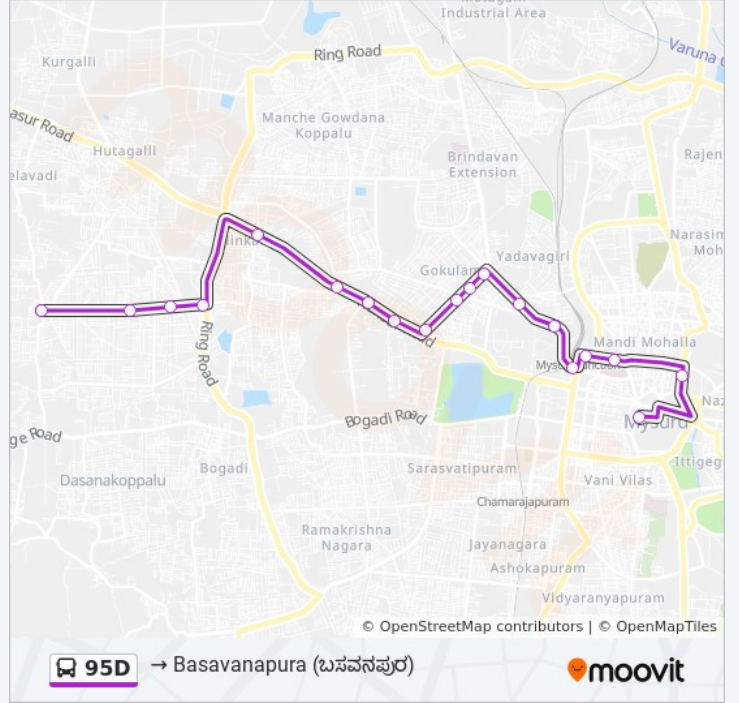

95D

→ Basavanapura ( )

Get The App

The 95D bus line (→ Basavanapura ( )) has 2 routes. For regular weekdays, their operation hours are:  
 (1) → Basavanapura ( ): 07:50 - 20:39(2) → City Bus Station ( ): 06:50 - 17:05  
 Use the Moovit App to find the closest 95D bus station near you and find out when is the next 95D bus arriving.

**Direction:** → Basavanapura ( )

19 stops

[VIEW LINE SCHEDULE](#)

- C.B.S Platform 32 ( . . 32)
- Mysore Rural Bus Stand
- K.R Hospital ( . )
- Railway Station ( )
- Dasappa Circle ( )
- Vani Vilas Water Works ( )
- Akashavani ( )
- Vonti Koppal Temple ( )
- V.V Puram Post Office ( . )
- Mathru Mandali ( )
- St Joseph Convent ( )
- B.M Hospital ( . )
- Premier Studio ( )
- Aishwarya Petrol Bunk ( )
- Hinkal ( )
- Vijayanagar 4th Stage / Ring Road
- Marimallappa ( )
- Theju Corner ( )
- Basavanapura

**95D bus Time Schedule**

→ Basavanapura ( ) Route Timetable:

Sunday	07:50 - 20:39
Monday	07:50 - 20:39
Tuesday	07:50 - 20:39
Wednesday	07:50 - 20:39
Thursday	07:50 - 20:39
Friday	07:50 - 20:39
Saturday	07:50 - 20:39

**95D bus Info**

**Direction:** → Basavanapura ( )

**Stops:** 19

**Trip Duration:** 29 min

**Line Summary:**

**Direction:** → City Bus Station ( )

19 stops

[VIEW LINE SCHEDULE](#)