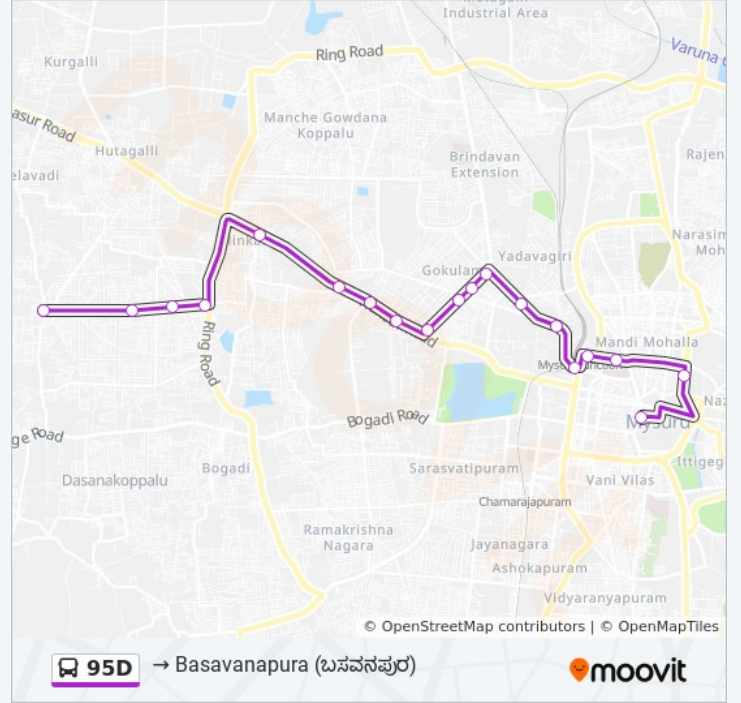

95D

→ Basavanapura ( )

Get The App

The 95D bus line (→ Basavanapura ( )) has 2 routes. For regular weekdays, their operation hours are:  
 (1) → Basavanapura ( ): 07:50 - 20:39(2) → City Bus Station ( ): 06:50 - 17:05  
 Use the Moovit App to find the closest 95D bus station near you and find out when is the next 95D bus arriving.

**95D bus Time Schedule**

→ Basavanapura ( ) Route Timetable:

Sunday	07:50 - 20:39
Monday	07:50 - 20:39
Tuesday	07:50 - 20:39
Wednesday	07:50 - 20:39
Thursday	07:50 - 20:39
Friday	07:50 - 20:39
Saturday	07:50 - 20:39

**95D bus Info**

**Direction:** → Basavanapura ( )

**Stops:** 19

**Trip Duration:** 29 min

**Line Summary:**

**Direction:** → City Bus Station ( )

19 stops

[VIEW LINE SCHEDULE](#)

### 95D bus Info

**Direction:** → City Bus Station ( )

**Stops:** 19

**Trip Duration:** 29 min

**Line Summary:**

Railway Station ( )  
K.R Hospital ( )  
Dodda Gadiyara ( )  
City Bus Station ( )

95D bus time schedules and route maps are available in an offline PDF at [moovitapp.com](https://moovitapp.com). Use the [Moovit App](#) to see live bus times, train schedule or subway schedule, and step-by-step directions for all public transit in Mysore.