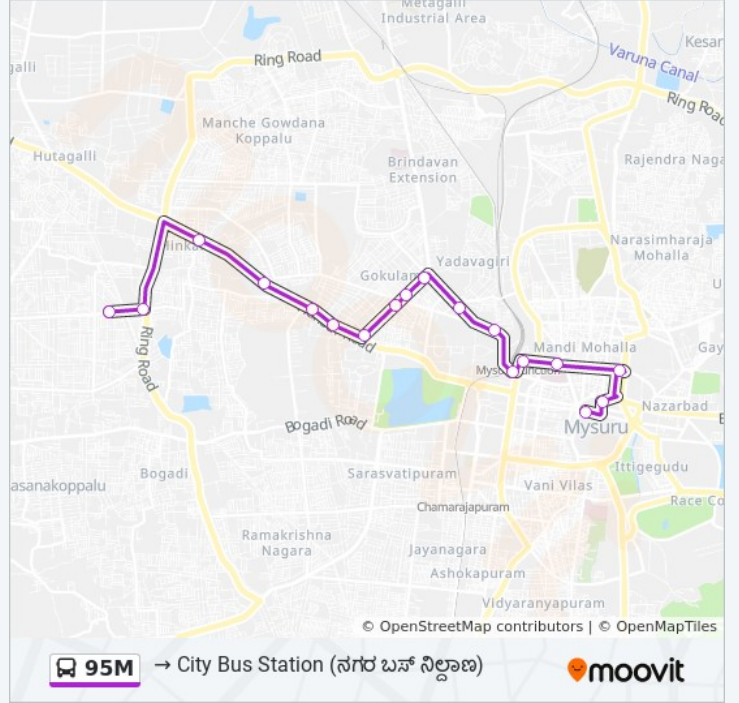

 **95M**

→ City Bus Station ( )

Get The App

The 95M bus line (→ City Bus Station ( )) has 2 routes. For regular weekdays, their operation hours are:  
(1) → City Bus Station ( ): 15:55(2) → Marimallappa ( ): 07:45  
Use the Moovit App to find the closest 95M bus station near you and find out when is the next 95M bus arriving.

**Direction:** → City Bus Station ( )

18 stops

[VIEW LINE SCHEDULE](#)

- Marimallappa ( )
- Vijayanagar 4th Stage / Ring Road
- Hinkal ( )
- Aishwarya Petrol Bunk ( )
- Premier Studio ( )
- B.M Hospital ( . )
- St Joseph Convent ( )
- Mathru Mandali ( )
- V.V Puram Post Office ( . )
- Vonti Koppal Temple ( )
- Akashavani ( )
- Vani Vilas Water Works ( )
- Dasappa Circle ( )
- Railway Station ( )
- K.R Hospital ( . )
- Mysore Rural Bus Station ( )
- Dodda Gadiyara ( )
- City Bus Station ( )

## 95M bus Time Schedule

→ City Bus Station ( ) Route

Timetable:

Sunday	15:55
Monday	15:55
Tuesday	15:55
Wednesday	15:55
Thursday	15:55
Friday	15:55
Saturday	15:55

## 95M bus Info

**Direction:** → City Bus Station ( )

**Stops:** 18

**Trip Duration:** 29 min

**Line Summary:**

**Direction:** → Marimallappa ( )

17 stops

[VIEW LINE SCHEDULE](#)