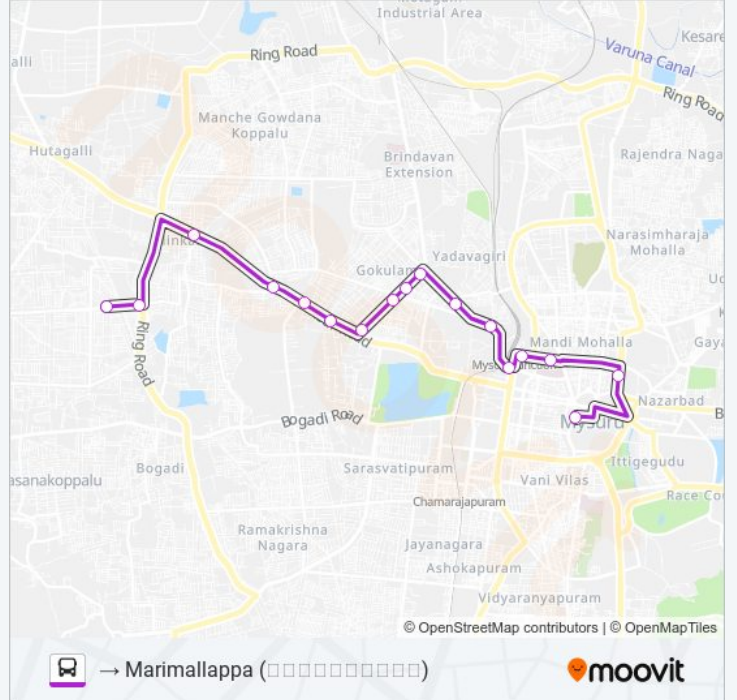

 **95M**

→ City Bus Station ( )

Get The App

The 95M bus line (→ City Bus Station ( )) has 2 routes. For regular weekdays, their operation hours are:  
(1) → City Bus Station ( ): 15:55(2) → Marimallappa ( ): 07:45  
Use the Moovit App to find the closest 95M bus station near you and find out when is the next 95M bus arriving.

## 95M bus Info

**Direction:** → City Bus Station ( )

**Stops:** 18

**Trip Duration:** 29 min

**Line Summary:**

**Direction:** → Marimallappa ( )

17 stops

[VIEW LINE SCHEDULE](#)

### 95M bus Time Schedule

→ Marimallappa ( ) Route Timetable:

Sunday	07:45
Monday	07:45
Tuesday	07:45
Wednesday	07:45
Thursday	07:45
Friday	07:45
Saturday	07:45

### 95M bus Info

**Direction:** → Marimallappa ( )

**Stops:** 17

**Trip Duration:** 29 min

**Line Summary:**

95M bus time schedules and route maps are available in an offline PDF at [moovitapp.com](https://moovitapp.com). Use the [Moovit App](#) to see live bus times, train schedule or subway schedule, and step-by-step directions for all public transit in Mysore.