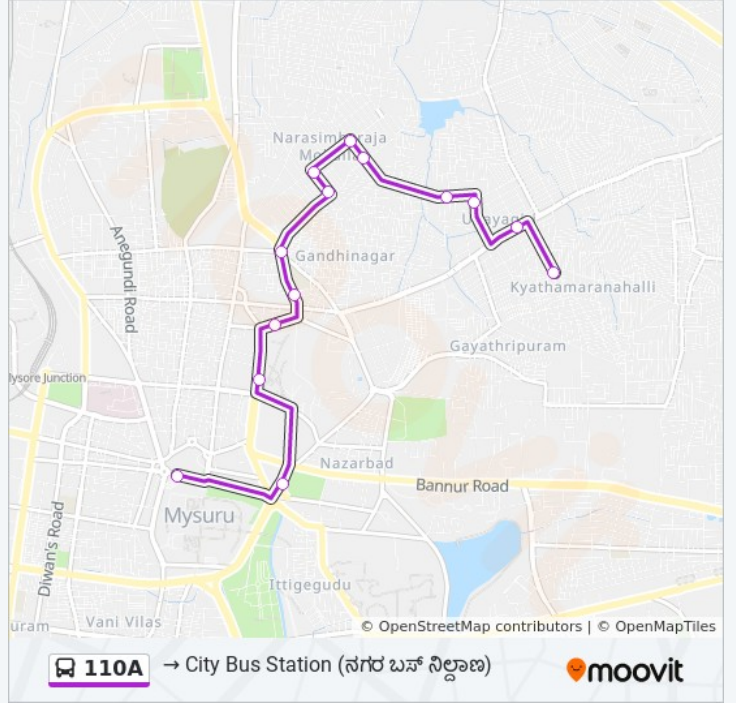

Masjid ( )

Five Light Circle ( )

Mysore Rural Bus Stand

Hardinge Circle

City Bus Station ( )

### 110A bus Time Schedule

→ City Bus Station ( ) Route  
Timetable:

Sunday	06:10 - 20:50
Monday	06:10 - 20:50
Tuesday	06:10 - 20:50
Wednesday	06:10 - 20:50
Thursday	06:10 - 20:50
Friday	06:10 - 20:50
Saturday	06:10 - 20:50

### 110A bus Info

**Direction:** → City Bus Station ( )

**Stops:** 14

**Trip Duration:** 17 min

**Line Summary:**

**Direction:** → Kanthirava Narashimharajapura

( )

13 stops

[VIEW LINE SCHEDULE](#)

C.B.S Platform 7 ( . . . 7)

Mysore Palace

Mysore Rural Bus Stand

Five Light Circle ( )

Ambedkar Circle ( )

Maruthi Complex ( )

State Bank Of Mysore ( )