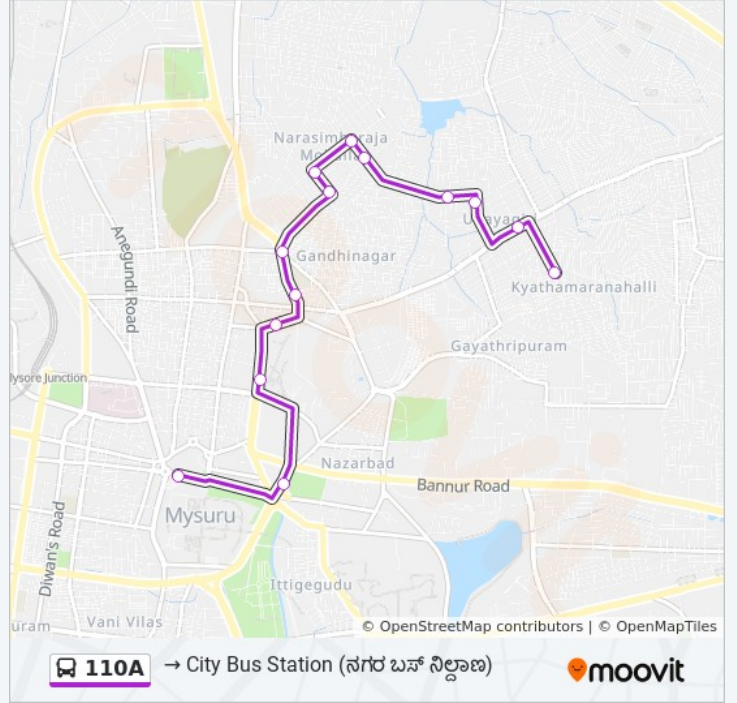

### 110A bus Info

**Direction:** → City Bus Station ( )

**Stops:** 14

**Trip Duration:** 17 min

**Line Summary:**

**Direction:** → Kanthirava Narashimharajapura

( )

13 stops

[VIEW LINE SCHEDULE](#)

C.B.S Platform 7 ( . . . 7)

Mysore Palace

Mysore Rural Bus Stand

Five Light Circle ( )

Ambedkar Circle ( )

Maruthi Complex ( )

State Bank Of Mysore ( )

### 110A bus Time Schedule

→ Kanthirava Narashimharajapura ( ) Route Timetable:

Sunday	06:35 - 21:40
Monday	06:35 - 21:40
Tuesday	06:35 - 21:40
Wednesday	06:35 - 21:40
Thursday	06:35 - 21:40
Friday	06:35 - 21:40
Saturday	06:35 - 21:40

### 110A bus Info

**Direction:** → Kanthirava Narashimharajapura ( )

**Stops:** 13

**Trip Duration:** 14 min

**Line Summary:**

110A bus time schedules and route maps are available in an offline PDF at [moovitapp.com](https://moovitapp.com). Use the [Moovit App](#) to see live bus times, train schedule or subway schedule, and step-by-step directions for all public transit in Mysore.