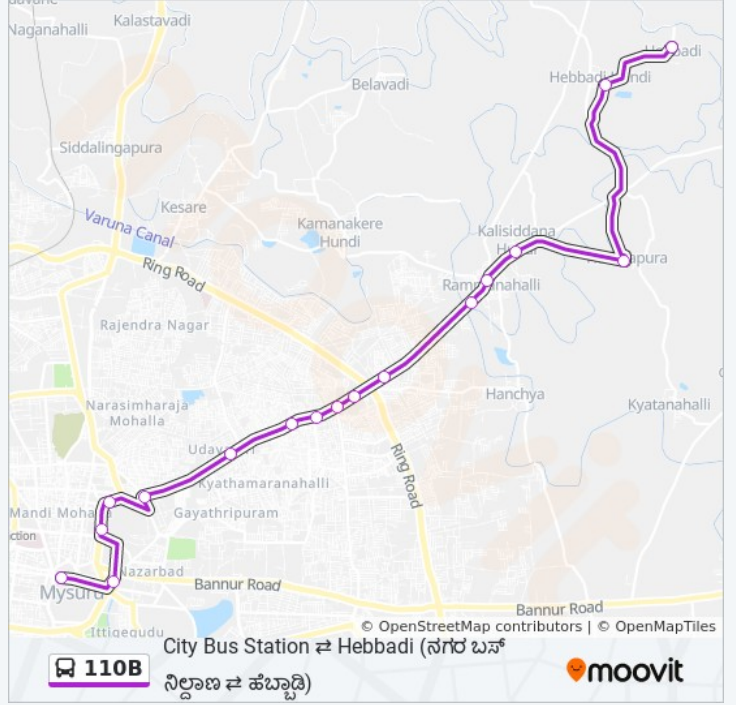

 **110B**

City Bus Station ⇌ Hebbadi ()

Get The App

The 110B bus line (City Bus Station ⇌ Hebbadi ()) has 2 routes. For regular weekdays, their operation hours are:

(1) → City Bus Station (): 07:34 - 21:15 (2) → Hebbadi (): 07:34 - 21:15

110B bus Info

Direction: → City Bus Station ()

Stops: 17

Trip Duration: 32 min

Line Summary:

Direction: → Hebbadi ()

17 stops

[VIEW LINE SCHEDULE](#)

110B bus Time Schedule

→ Hebbadi () Route Timetable:

Sunday	07:34 - 21:15
Monday	07:34 - 21:15
Tuesday	07:34 - 21:15
Wednesday	07:34 - 21:15
Thursday	07:34 - 21:15
Friday	07:34 - 21:15
Saturday	07:34 - 21:15

110B bus Info

Direction: → Hebbadi ()

Stops: 17

Trip Duration: 31 min

Line Summary:

110B bus time schedules and route maps are available in an offline PDF at moovitapp.com. Use the [Moovit App](#) to see live bus times, train schedule or subway schedule, and step-by-step directions for all public transit in Mysore.