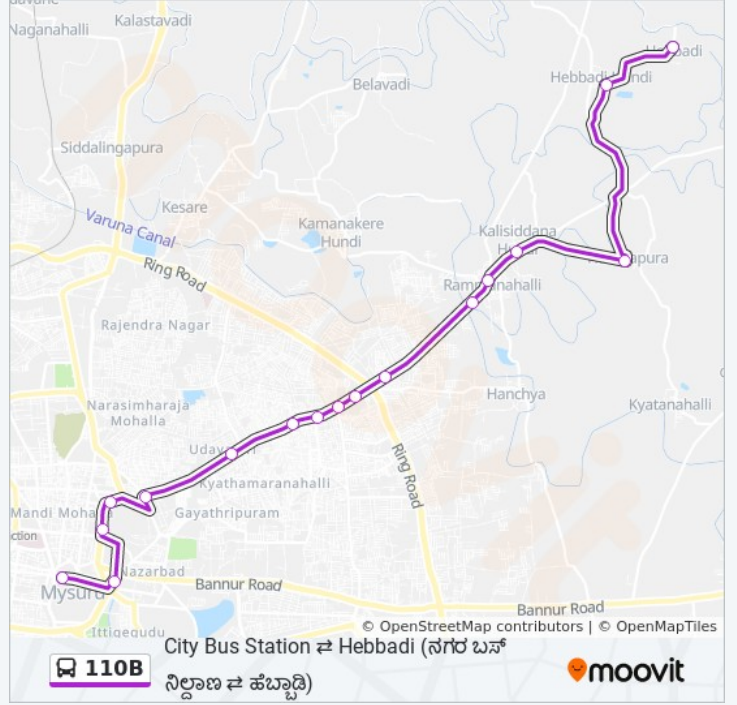

 **110B**

City Bus Station ⇌ Hebbadi ()

Get The App

The 110B bus line (City Bus Station ⇌ Hebbadi ()) has 2 routes. For regular weekdays, their operation hours are:

(1) → City Bus Station (): 07:34 - 21:15 (2) → Hebbadi (): 07:34 - 21:15

Use the Moovit App to find the closest 110B bus station near you and find out when is the next 110B bus arriving.

Direction: → City Bus Station ()

17 stops

[VIEW LINE SCHEDULE](#)

- Hebbadi ()
- Hebbadi Hundi ()
- Hampapura ()
- Kalisiddana Hundi ()
- Rammanahalli Bus Stand ()
- Rammanahalli ()
- Bharath Nagar ()
- Sathagalli Bus Stand ()
- Kalyangiri K.E.B (. .)
- Central Hospital ()
- Shanthi Nagar Ground ()
- Udayagiri ()
- Vrudhashrama ()
- Five Light Circle ()
- Mysore Rural Bus Stand
- Hardinge Circle
- City Bus Station ()

110B bus Time Schedule

→ City Bus Station () Route
Timetable:

Sunday	07:34 - 21:15
Monday	07:34 - 21:15
Tuesday	07:34 - 21:15
Wednesday	07:34 - 21:15
Thursday	07:34 - 21:15
Friday	07:34 - 21:15
Saturday	07:34 - 21:15

110B bus Info

Direction: → City Bus Station ()

Stops: 17

Trip Duration: 32 min

Line Summary:

Direction: → Hebbadi ()

17 stops

[VIEW LINE SCHEDULE](#)