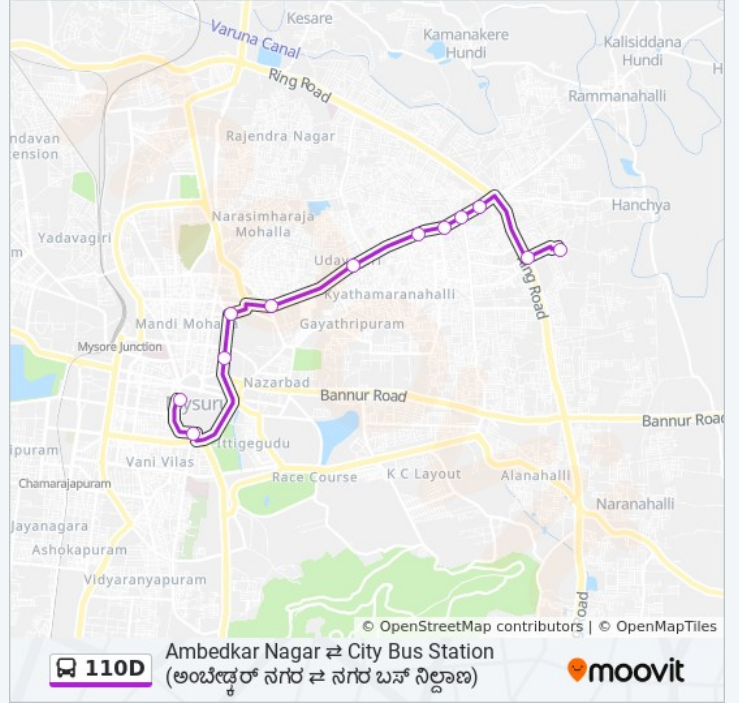

110D

Ambedkar Nagar ⇌ City Bus Station ( )

Get The App

The 110D bus line (Ambedkar Nagar ⇌ City Bus Station ( )) has 2 routes. For regular weekdays, their operation hours are:  
 (1) → Ambedkar Nagar ( ): 09:35(2) → City Bus Station ( ): 07:17 - 10:25  
 Use the Moovit App to find the closest 110D bus station near you and find out when is the next 110D bus arriving.

**Stops:** 12**Trip Duration:** 19 min**Line Summary:**

**Direction:** → City Bus Station ( )

11 stops

[VIEW LINE SCHEDULE](#)

- Ambedkar Nagar ( )
- V.T.U College ( )
- Sathagalli Bus Stand ( )
- Kalyangiri K.E.B ( )
- Central Hospital ( )
- Udayagiri ( )
- Vruddhashrama ( )
- Five Light Circle ( )
- Mysore Rural Bus Stand
- Hardinge Circle
- City Bus Station ( )

### 110D bus Time Schedule

→ City Bus Station ( ) Route

Timetable:

Sunday	07:17 - 10:25
Monday	07:17 - 10:25
Tuesday	07:17 - 10:25
Wednesday	07:17 - 10:25
Thursday	07:17 - 10:25
Friday	07:17 - 10:25
Saturday	07:17 - 10:25

### 110D bus Info

**Direction:** → City Bus Station ( )

**Stops:** 11

**Trip Duration:** 17 min

**Line Summary:**

110D bus time schedules and route maps are available in an offline PDF at moovitapp.com. Use the [Moovit App](#) to see live bus times, train schedule or subway schedule, and step-by-step directions for all public transit in Mysore.