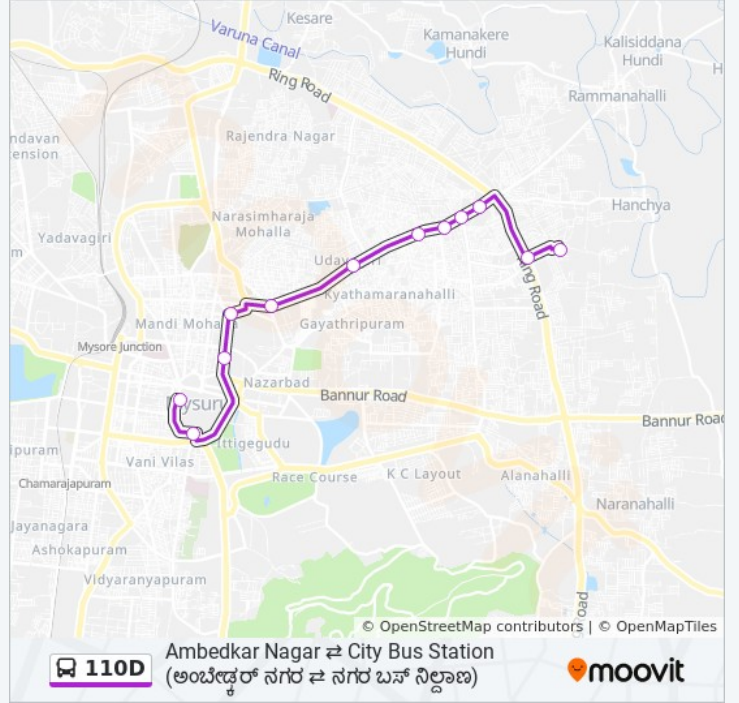

110D

Ambedkar Nagar ⇌ City Bus Station ( )

Get The App

The 110D bus line (Ambedkar Nagar ⇌ City Bus Station ( )) has 2 routes. For regular weekdays, their operation hours are:  
 (1) → Ambedkar Nagar ( ): 09:35(2) → City Bus Station ( ): 07:17 - 10:25  
 Use the Moovit App to find the closest 110D bus station near you and find out when is the next 110D bus arriving.

**Direction:** → Ambedkar Nagar ( )

12 stops

[VIEW LINE SCHEDULE](#)

C.B.S Platform 26 ( . . . 26)  
 Mysore Palace  
 Mysore Rural Bus Stand  
 Five Light Circle ( )  
 Vrudhashrama ( )  
 Udayagiri ( )  
 Shanthi Nagar Ground ( )  
 Central Hospital ( )  
 Kalyangiri K.E.B ( . . . )  
 Sathagalli Bus Stand ( )  
 V.T.U College ( . . . )  
 Ambedkar Nagar ( )

**110D bus Time Schedule**

→ Ambedkar Nagar ( ) Route  
 Timetable:

Sunday	09:35
Monday	09:35
Tuesday	09:35
Wednesday	09:35
Thursday	09:35
Friday	09:35
Saturday	09:35

**110D bus Info**

**Direction:** → Ambedkar Nagar ( )

**Stops:** 12**Trip Duration:** 19 min**Line Summary:**

**Direction:** → City Bus Station ( )

11 stops

[VIEW LINE SCHEDULE](#)

- Ambedkar Nagar ( )
- V.T.U College ( )
- Sathagalli Bus Stand ( )
- Kalyangiri K.E.B ( )
- Central Hospital ( )
- Udayagiri ( )
- Vruddhashrama ( )
- Five Light Circle ( )
- Mysore Rural Bus Stand
- Hardinge Circle
- City Bus Station ( )