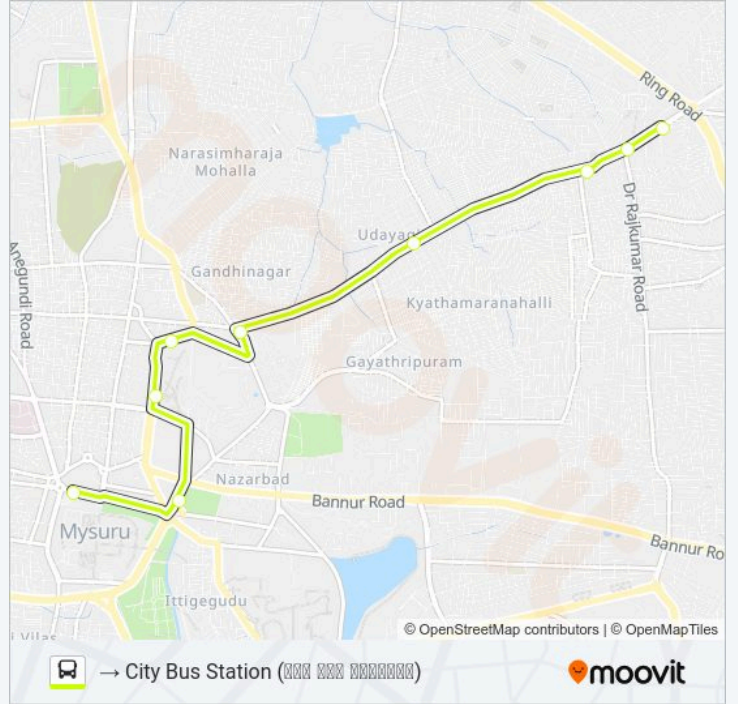

110S bus Info

Direction: → Sathagalli (□□□□□□□□)

Stops: 10

Trip Duration: 14 min

Line Summary:

Direction: → City Bus Station (ಸಾಥಗಲಿ ಸಿಟಿ ಬಸ್ ನಿಲ್ದಾಣ)

9 stops

[VIEW LINE SCHEDULE](#)

Hardinge Circle

City Bus Station (ಸಾಥಗಲಿ ಸಿಟಿ ಬಸ್ ನಿಲ್ದಾಣ)

110S bus Time Schedule

→ City Bus Station (ಸಾಥಗಲಿ ಸಿಟಿ ಬಸ್ ನಿಲ್ದಾಣ) Route Timetable:

Monday	06:25-14:35
Tuesday	06:25-14:35
Wednesday	06:25-14:35
Thursday	06:25-14:35
Friday	06:25-14:35
Saturday	06:25-14:35
Sunday	06:25-14:35

110S bus Info

Direction: → City Bus Station (ಸಾಥಗಲಿ ಸಿಟಿ ಬಸ್ ನಿಲ್ದಾಣ)

Stops: 9

Trip Duration: 13 min

Line Summary:

110S bus time schedules and route maps are available in an offline PDF at moovitapp.com. Use the Moovit App to see live bus times, train schedule or subway schedule, and step-by-step directions for all public transit in Mysore.