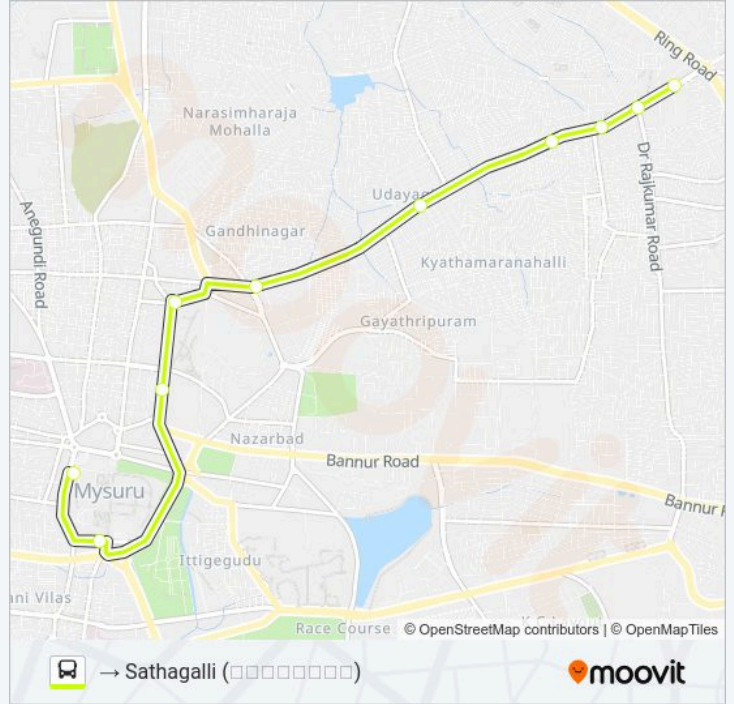

Use the Moovit App to find the closest 110S bus station near you and find out when is the next 110S bus arriving.

Direction: → Sathagalli (□□□□□□□□)

10 stops

[VIEW LINE SCHEDULE](#)

C.B.S Platform 26 (ಕೆ.ಬಿ.ಸಿ. ಸ್ಟೇಷನ್ 26)

Sathagalli Bus Stand (ಸಾಥಾಗಲಿ ಬಸ್ ಸ್ಟೇಂಡ್)

110S bus Time Schedule

→ Sathagalli (□□□□□□□□) Route Timetable:

Monday	11:35-22:47
Tuesday	11:35-22:47
Wednesday	11:35-22:47
Thursday	11:35-22:47
Friday	11:35-22:47
Saturday	11:35-22:47
Sunday	11:35-22:47

110S bus Info

Direction: → Sathagalli (□□□□□□□□)

Stops: 10

Trip Duration: 14 min

Line Summary:

Direction: → City Bus Station (ಸಾಥಗಲಿ ಸಿಟಿ ಬಸ್ ನಿಲ್ದಾಣ)

9 stops

[VIEW LINE SCHEDULE](#)