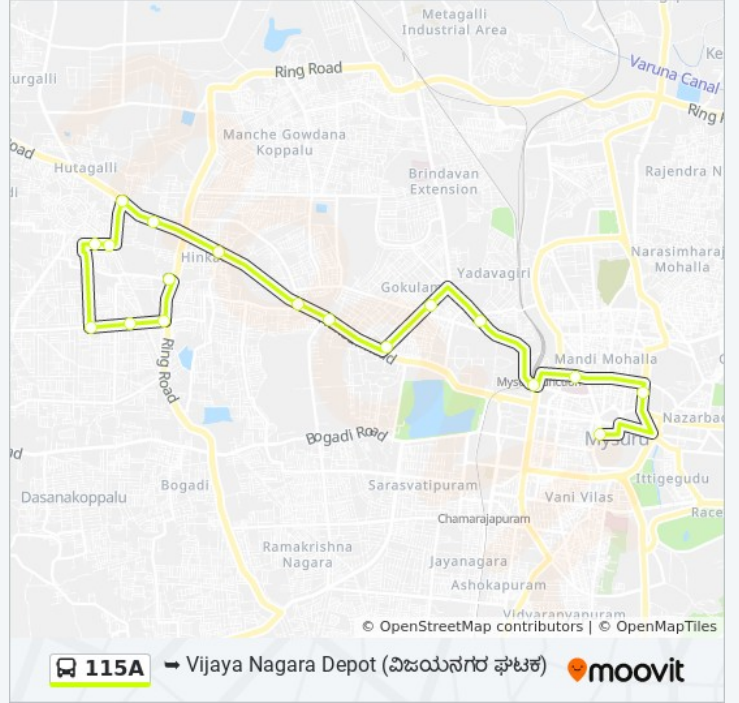

115A

Vijaya Nagara Depot ()

Get The App

The 115A bus line Vijaya Nagara Depot () has one route. For regular weekdays, their operation hours are:

(1) Vijaya Nagara Depot (): 11:55 - 18:21

Use the Moovit App to find the closest 115A bus station near you and find out when is the next 115A bus arriving.

Direction: Vijaya Nagara Depot ()

18 stops

[VIEW LINE SCHEDULE](#)

C.B.S Platform 31 (. . 31)
 Mysore Rural Bus Stand
 K.R Hospital (.)
 Dasappa Circle ()
 Akashavani ()
 V.V Puram Post Office (.)
 St Joseph Convent ()
 Premier Studio ()
 Aishwarya Petrol Bunk ()
 Hinkal ()
 Yashaswi Choultry ()
 S.R.S Hootagalli (. .)
 Viswamanava Circle ()
 Bore Well ()
 Theju Corner ()
 Marimallappa ()
 Vijayanagar 4th Stage / Ring Road
 Vijaya Nagara Depot

115A bus Time Schedule

Vijaya Nagara Depot () Route
 Timetable:

Sunday	11:55 - 18:21
Monday	11:55 - 18:21
Tuesday	11:55 - 18:21
Wednesday	11:55 - 18:21
Thursday	11:55 - 18:21
Friday	11:55 - 18:21
Saturday	11:55 - 18:21

115A bus Info

Direction: Vijaya Nagara Depot ()

Stops: 18

Trip Duration: 36 min

Line Summary:

115A bus time schedules and route maps are available in an offline PDF at moovitapp.com. Use the [Moovit App](#) to see live bus times, train schedule or subway schedule, and step-by-step directions for all public transit in Mysore.