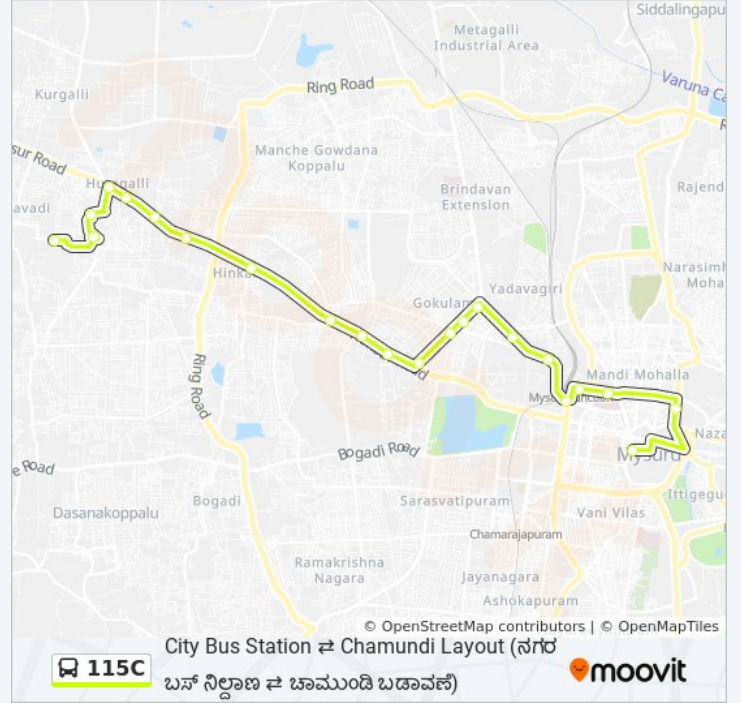

115C bus Info

Direction: → Chamundi Layout ()

Stops: 22

Trip Duration: 29 min

Line Summary:

Hootagalli ()
Hootagalli Housing Board ()
Rotary School ()
Vijaya Bank ()
Chamundi Layout ()

Direction: → City Bus Station ()

115C bus Time Schedule

→ City Bus Station () Route

Timetable:

Sunday	08:39 - 18:40
Monday	08:39 - 18:40
Tuesday	08:39 - 18:40
Wednesday	08:39 - 18:40
Thursday	08:39 - 18:40
Friday	08:39 - 18:40
Saturday	08:39 - 18:40

115C bus Info

Direction: → City Bus Station ()

Stops: 22

Trip Duration: 31 min

Line Summary:

Akashavani ()

Vani Vilas Water Works ()

Dasappa Circle ()