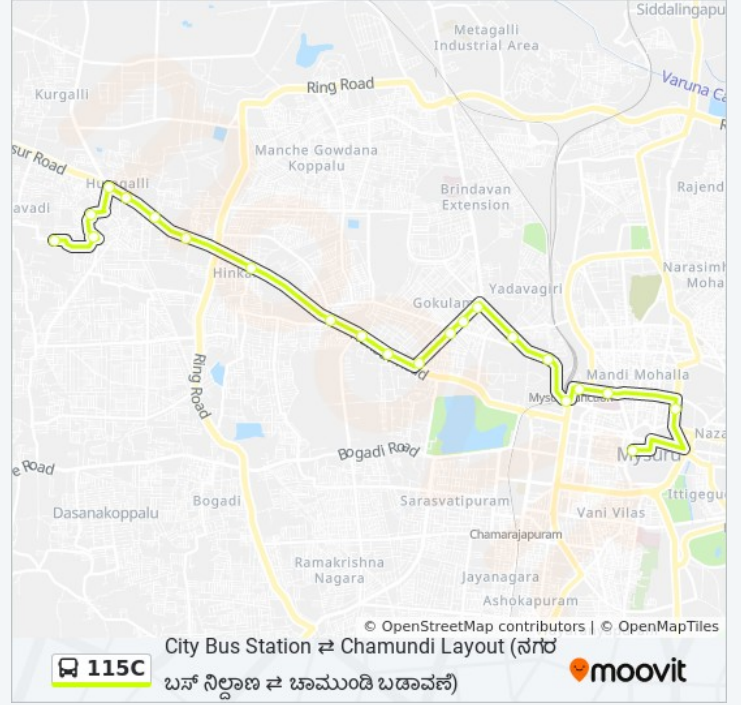

Akashavani ( )

Vani Vilas Water Works ( )

Dasappa Circle ( )

Railway Station ( )

K.R Hospital ( )

Dodda Gadiyara ( )

City Bus Station ( )

115C bus time schedules and route maps are available in an offline PDF at moovitapp.com. Use the [Moovit App](#) to see live bus times, train schedule or subway schedule, and step-by-step directions for all public transit in Mysore.

[About Moovit](#) • [MaaS Solutions](#) • [Supported Countries](#) • [Mooviter Community](#)

© 2024 Moovit - All Rights Reserved

Check Live Arrival Times