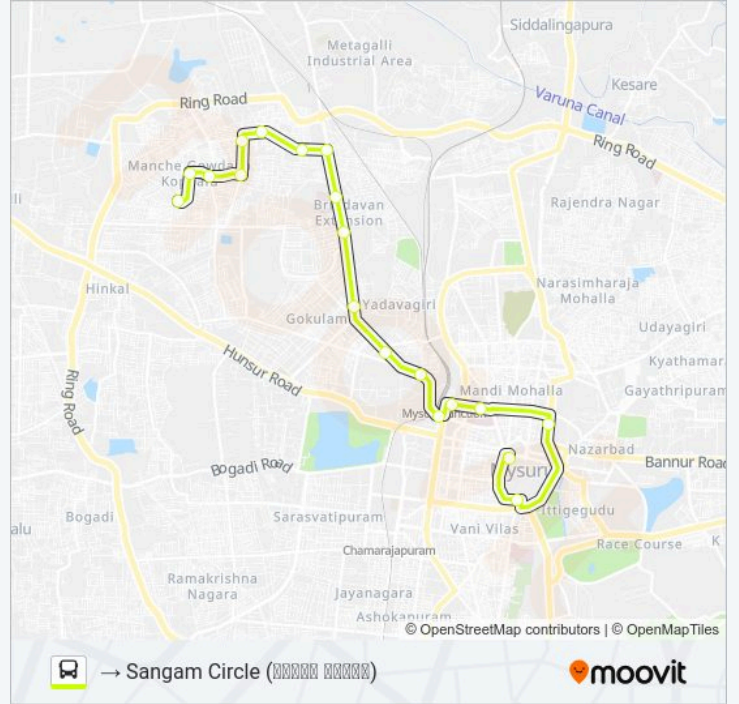

116C Line

→ City Bus Station (ಬೆಂಗಳೂರು ನಗರ ಬಸ್ ನಿಲ್ದಾಣ)

Get The App

The 116C bus line (→ City Bus Station (ಬೆಂಗಳೂರು ನಗರ ಬಸ್ ನಿಲ್ದಾಣ)) has 2 routes. For regular weekdays, their operation hours are:
(1) → City Bus Station (ಬೆಂಗಳೂರು ನಗರ ಬಸ್ ನಿಲ್ದಾಣ): 09:50-14:25 (2) → Sangam Circle (ಸಂಗಮ ಚೌಕ): 09:41-17:11
Use the Moovit App to find the closest 116C bus station near you and find out when is the next 116C bus arriving.

116C bus Info

Direction: → City Bus Station (ಬೆಂಗಳೂರು ನಗರ ಬಸ್ ನಿಲ್ದಾಣ)

Stops: 16

Trip Duration: 22 min

Line Summary:

Direction: → Sangam Circle (ಸಂಗಮ ಚೌಕ)

19 stops

[VIEW LINE SCHEDULE](#)

116C bus Time Schedule

→ Sangam Circle (ಸಂಗಮ ಚೌಕ) Route Timetable:

Monday	09:41-17:11
Tuesday	09:41-17:11
Wednesday	09:41-17:11
Thursday	09:41-17:11
Friday	09:41-17:11
Saturday	09:41-17:11
Sunday	09:41-17:11

116C bus Info

Direction: → Sangam Circle (ಸಂಗಮ ಚೌಕ)

Stops: 19

Trip Duration: 28 min

Line Summary:

Sangam Circle (ಸಂಗಮ ಸರ್ಕಲ್)

116C bus time schedules and route maps are available in an offline PDF at moovitapp.com. Use the Moovit App to see live bus times, train schedule or subway schedule, and step-by-step directions for all public transit in Mysore.