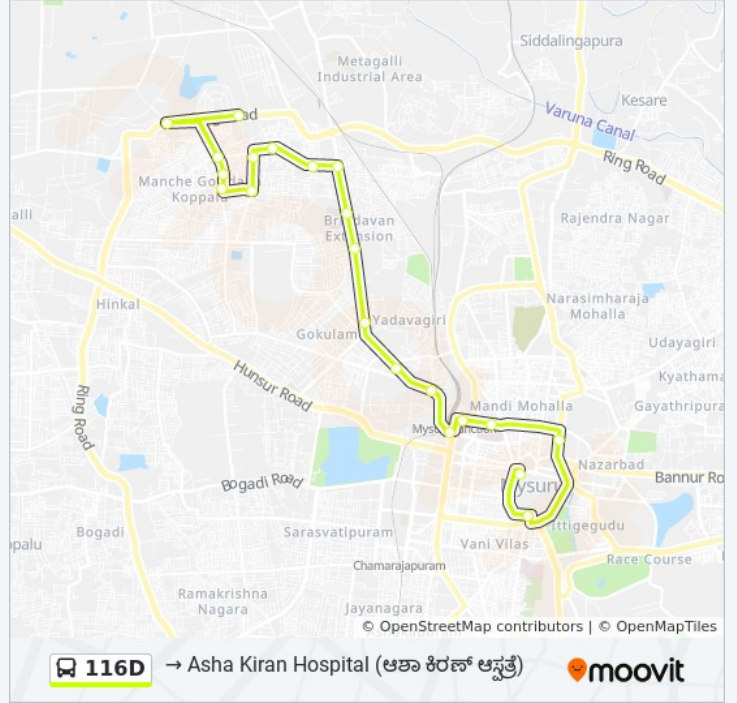

116D

→ Asha Kiran Hospital ()

Get The App

The 116D bus line (→ Asha Kiran Hospital ()) has 2 routes. For regular weekdays, their operation hours are:

(1) → Asha Kiran Hospital (): 09:06 - 18:26 (2) → City Bus Station (): 09:24 - 18:44

Use the Moovit App to find the closest 116D bus station near you and find out when is the next 116D bus arriving.

Direction: → Asha Kiran Hospital ()

21 stops

[VIEW LINE SCHEDULE](#)

C.B.S Platform 3 (. . 3)
 Mysore Palace
 Mysore Rural Bus Stand
 K.R Hospital (.)
 Railway Station ()
 Dasappa Circle ()
 Vani Vilas Water Works ()
 Akashavani ()
 Vonti Koppal Temple ()
 E.S.I Hospital (. .)
 P.K Sanitorium (.)
 Metagalli Police Station ()
 Sanjeevini Circle ()
 Basavanagudi ()
 State Bank Of India ()
 Surya Bakery ()
 Abhishek Circle ()
 Made Gowda Circle ()

116D bus Info

Direction: → Asha Kiran Hospital ()

Stops: 21

Trip Duration: 32 min

Line Summary:

C.I.T.B Choultry (. . .)

Bharath Cancer Hospital

Asha Kiran Hospital ()

Direction: → City Bus Station ()

19 stops

[VIEW LINE SCHEDULE](#)

Asha Kiran Hospital ()

Subramanya Nagar ()

C.I.T.B Choultry (. . .)

Made Gowda Circle ()

Abhishek Circle ()