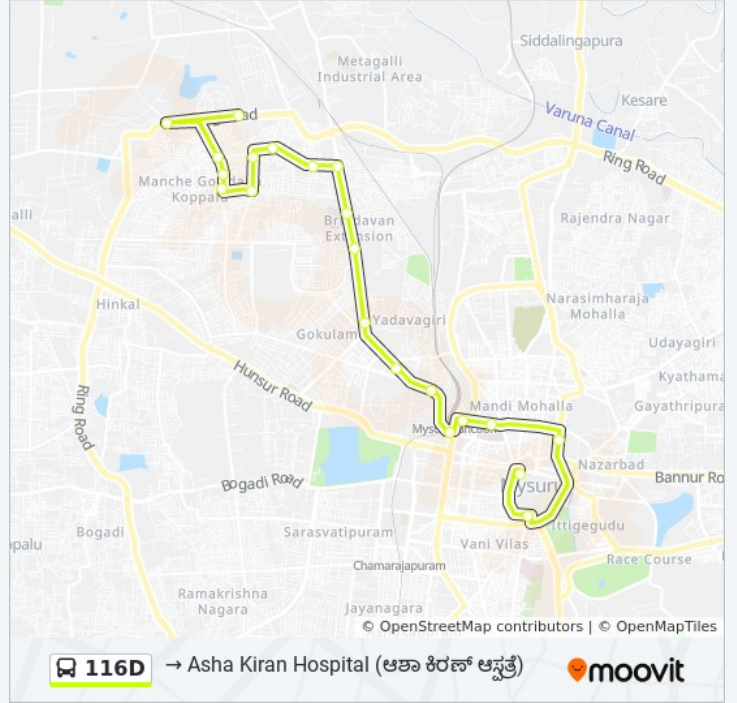

116D

→ Asha Kiran Hospital ()

Get The App

The 116D bus line (→ Asha Kiran Hospital ()) has 2 routes. For regular weekdays, their operation hours are:

(1) → Asha Kiran Hospital (): 09:06 - 18:26 (2) → City Bus Station (): 09:24 - 18:44

116D bus Time Schedule

→ Asha Kiran Hospital ()

) Route Timetable:

Sunday	09:06 - 18:26
Monday	09:06 - 18:26
Tuesday	09:06 - 18:26
Wednesday	09:06 - 18:26
Thursday	09:06 - 18:26
Friday	09:06 - 18:26
Saturday	09:06 - 18:26

Vani Vilas Water Works ()

Dasappa Circle ()

116D bus Time Schedule

→ City Bus Station () Route

Timetable:

Sunday	09:24 - 18:44
Monday	09:24 - 18:44
Tuesday	09:24 - 18:44
Wednesday	09:24 - 18:44
Thursday	09:24 - 18:44
Friday	09:24 - 18:44
Saturday	09:24 - 18:44

116D bus Info

Direction: → City Bus Station ()

Stops: 19

Trip Duration: 28 min

Line Summary:

Railway Station ()
K.R Hospital ()
Dodda Gadiyara ()
City Bus Station ()

116D bus time schedules and route maps are available in an offline PDF at moovitapp.com. Use the [Moovit App](#) to see live bus times, train schedule or subway schedule, and step-by-step directions for all public transit in Mysore.