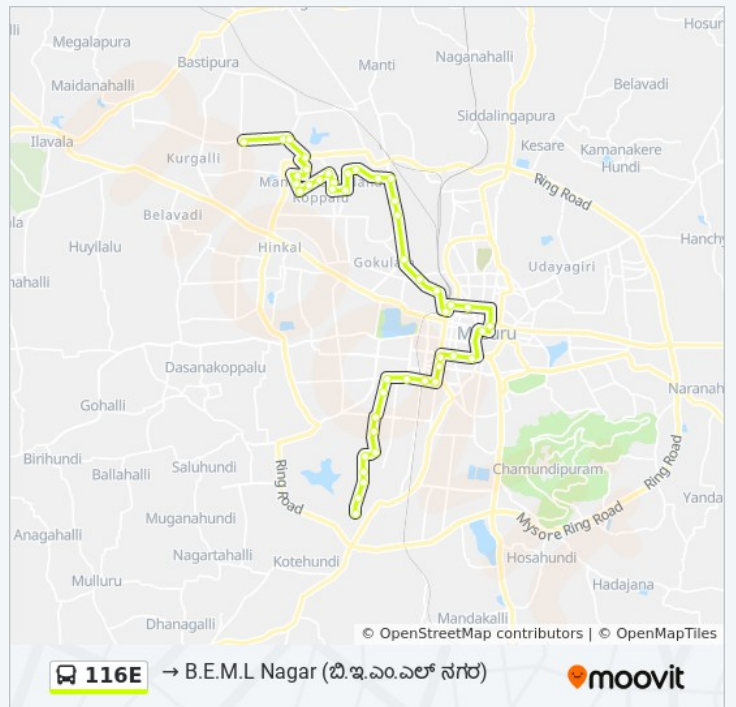

Tuesday	12:00 - 15:10
Wednesday	12:00 - 15:10
Thursday	12:00 - 15:10
Friday	12:00 - 15:10
Saturday	12:00 - 15:10

116E bus Info

Direction: → L&T (. . . & . . .)

Stops: 48

Trip Duration: 60 min

Line Summary: