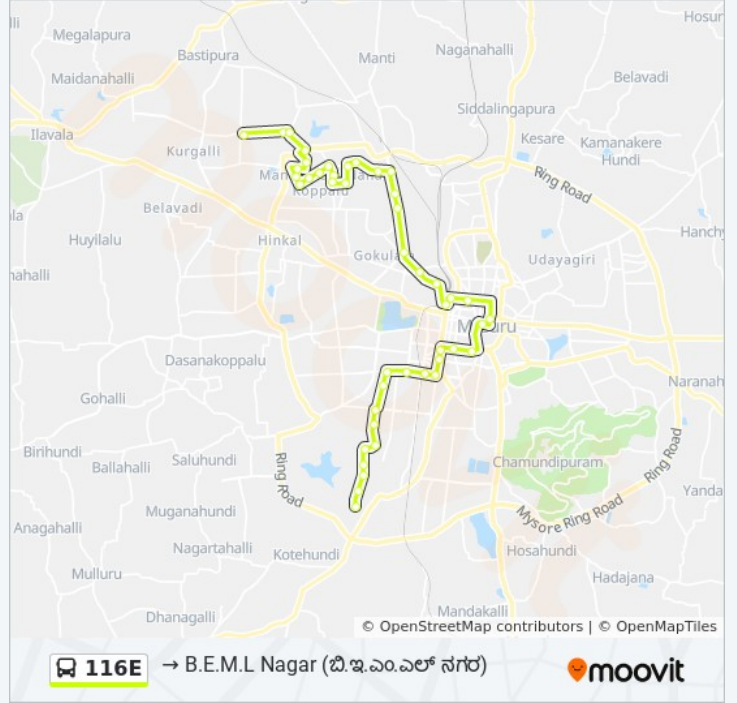

116E bus Info

Direction: → B.E.M.L Nagar (. . .)

Stops: 45

Trip Duration: 53 min

Line Summary:

- E.S.I Hospital (. . .)
- Vonti Koppal Temple ()
- Akashavani ()
- Vani Vilas Water Works ()
- Dasappa Circle ()
- Railway Station ()
- K.R Hospital (. . .)
- Dodda Gadiyara ()
- C.B.S Platform 20 (. . . 20)
- Laxmi Talkies ()
- Seetha Vilas Choultry ()
- Ramaswamy Circle ()
- Rto
- Ashoka Circle ()
- Under Bridge ()
- K.G Koppal (. . .)
- Akshaya Bhandar ()
- Gnanaganga School ()
- Kuvempu Nagar Complex ()
- M Block ()
- Kuvempu Nagar ()
- Vivekananda Circle ()
- Amrutha Bakery ()
- Sri Rampura Water Tank ()
- V.B Bakery (. . .)
- B.E.M.L Nagar (. . .)