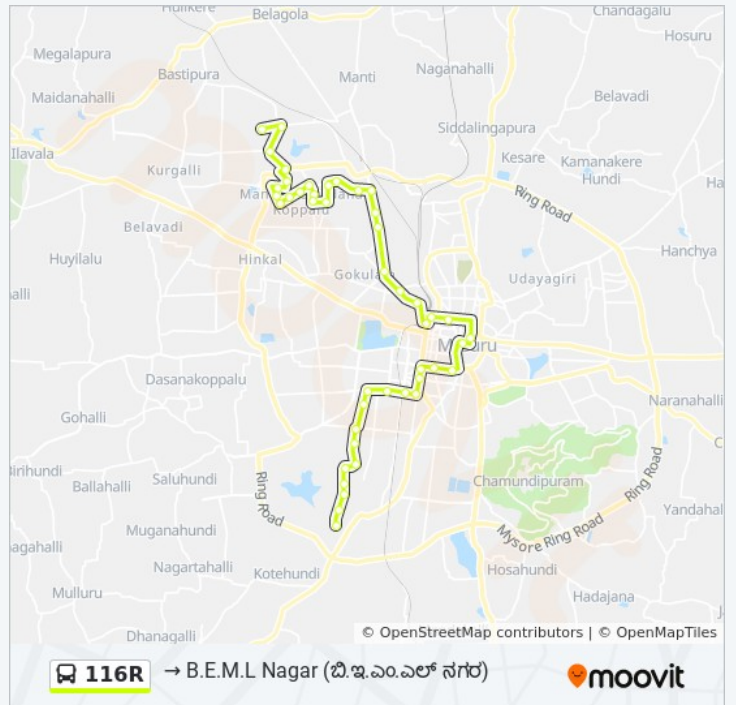

Direction: → Rangsons ()

48 stops

[VIEW LINE SCHEDULE](#)

116R bus Time Schedule

→ Rangsons () Route

Timetable:

Sunday

16:00

Monday	16:00
Tuesday	16:00
Wednesday	16:00
Thursday	16:00
Friday	16:00
Saturday	16:00

116R bus Info

Direction: → Rangsons (. . .)

Stops: 48

Trip Duration: 72 min

Line Summary:

Metagalli Police Station ()

Sanjeevini Circle ()