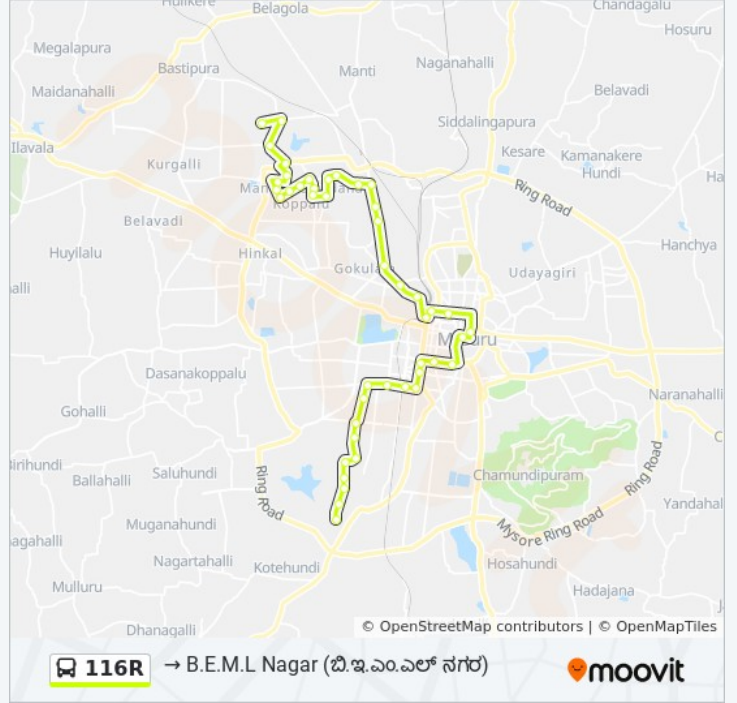

Use the Moovit App to find the closest 116R bus station near you and find out when is the next 116R bus arriving.

Direction: → B.E.M.L Nagar (. . .)

45 stops

[VIEW LINE SCHEDULE](#)

Rangsons (. . .)
 Charlie Gate (. . .)
 Shobha Gate
 Bharath Cancer Hospital
 Ganesh Temple (. . .)
 Laxmikantha Nagar (. . .)
 Kitturu Rani Chennamma Circle
 Sankranthi Circle
 Kaveri Circle
 Mayura Circle
 C.I.T.B Choultry (. . .)
 Made Gowda Circle (. . .)
 Abhishek Circle (. . .)
 Surya Bakery (. . .)
 State Bank Of India (. . .)
 Basavanagudi (. . .)
 Sanjeevini Circle (. . .)
 Metagalli Police Station (. . .)
 P.K Sanitorium (. . .)

116R bus Time Schedule

→ B.E.M.L Nagar (. . .) Route

Timetable:

Sunday	07:25
Monday	07:25
Tuesday	07:25
Wednesday	07:25
Thursday	07:25
Friday	07:25
Saturday	07:25

116R bus Info

Direction: → B.E.M.L Nagar (. . .)

Stops: 45

Trip Duration: 65 min

Line Summary:

- E.S.I Hospital (. . .)
- Vonti Koppal Temple ()
- Akashavani ()
- Vani Vilas Water Works ()
- Dasappa Circle ()
- Railway Station ()
- K.R Hospital (. . .)
- Dodda Gadiyara ()
- C.B.S Platform 20 (. . . 20)
- Laxmi Talkies ()
- Seetha Vilas Choultry ()
- Ramaswamy Circle ()
- Rto
- Ashoka Circle ()
- Under Bridge ()
- K.G Koppal (. . .)
- Akshaya Bhandar ()
- Gnanaganga School ()
- Kuvempu Nagar Complex ()
- M Block ()
- Kuvempu Nagar ()
- Vivekananda Circle ()
- Amrutha Bakery ()
- Sri Rampura Water Tank ()
- V.B Bakery (. . .)
- B.E.M.L Nagar (. . .)

Monday	16:00
Tuesday	16:00
Wednesday	16:00
Thursday	16:00
Friday	16:00
Saturday	16:00

116R bus Info

Direction: → Rangsons (. . .)

Stops: 48

Trip Duration: 72 min

Line Summary:

Metagalli Police Station ()

Sanjeevini Circle ()