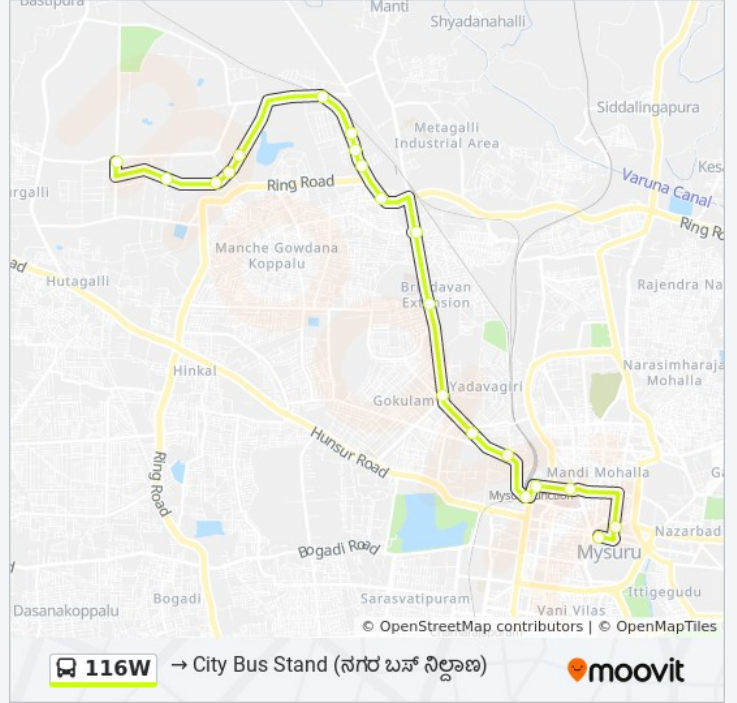

State Bank Of Mysore ( )

M.G.M Group (. .)

Preethi Granites ( )

W.E.P.Peripherals

New Light Product

S.P.I (. .)

R.E.I Electronics (. .)

Wipro

116W bus time schedules and route maps are available in an offline PDF at moovitapp.com. Use the [Moovit App](#) to see live bus times, train schedule or subway schedule, and step-by-step directions for all public transit in Mysore.

[About Moovit](#) · [MaaS Solutions](#) · [Supported Countries](#) · [Mooviter Community](#)

© 2024 Moovit - All Rights Reserved

Check Live Arrival Times