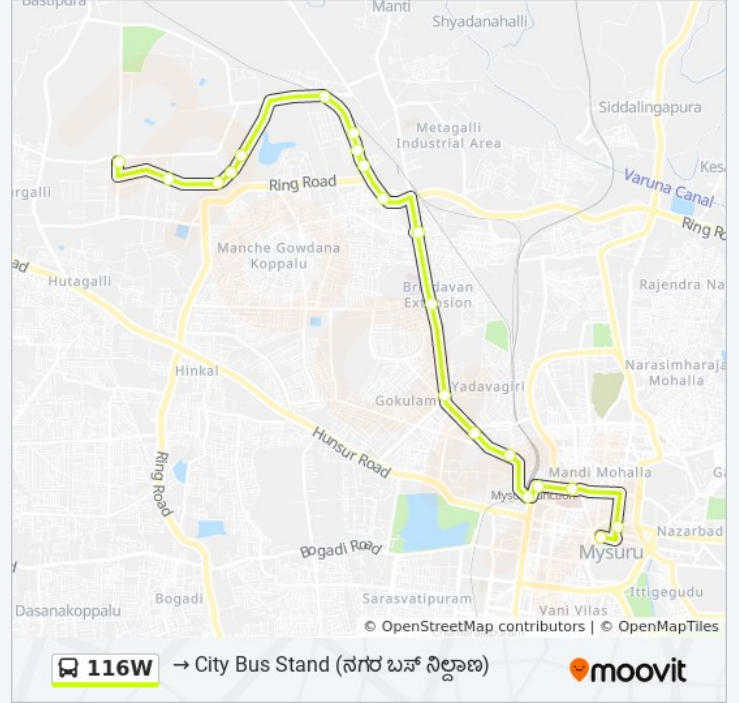

Akashavani ()

Vani Vilas Water Works ()

Dasappa Circle ()

Railway Station ()

116W bus Time Schedule

→ City Bus Stand () Route

Timetable:

Sunday	17:21
Monday	17:21
Tuesday	17:21
Wednesday	17:21
Thursday	17:21
Friday	17:21
Saturday	17:21

116W bus Info

Direction: → City Bus Stand ()

Stops: 20

Trip Duration: 33 min

Line Summary:

K.R Hospital ()
Dodda Gadiyara ()
City Bus Station ()

Direction: → Wipro ()

24 stops