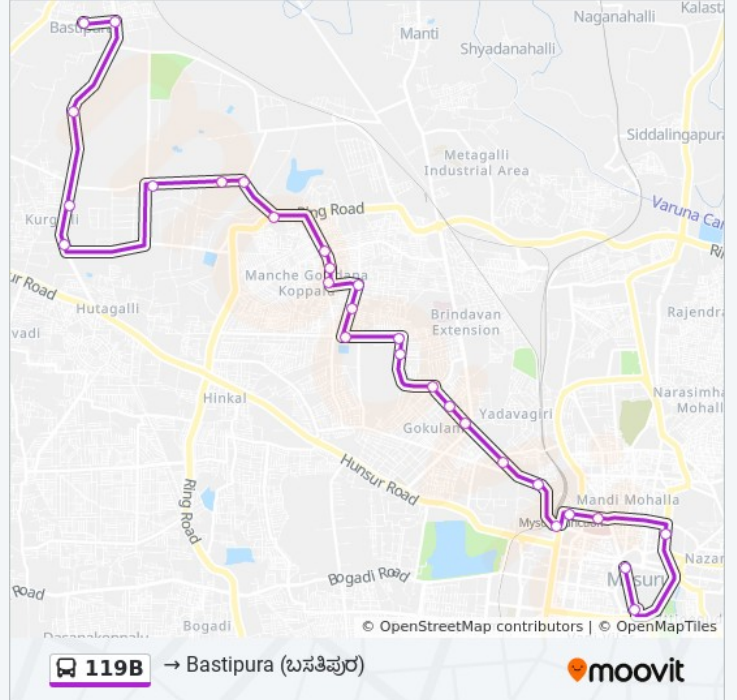

119B

→ Bastipura ()

Get The App

The 119B bus line (→ Bastipura ()) has 2 routes. For regular weekdays, their operation hours are:
 (1) → Bastipura (): 05:45 - 15:35(2) → City Bus Station (): 06:45 - 16:40
 Use the Moovit App to find the closest 119B bus station near you and find out when is the next 119B bus arriving.

119B bus Time Schedule

→ Bastipura () Route Timetable:

Sunday	05:45 - 15:35
Monday	05:45 - 15:35
Tuesday	05:45 - 15:35
Wednesday	05:45 - 15:35
Thursday	05:45 - 15:35
Friday	05:45 - 15:35
Saturday	05:45 - 15:35

119B bus Info

Direction: → Bastipura ()

Stops: 28

Trip Duration: 43 min

Line Summary:

Bharath Cancer Hospital

Shobha Gate

Infosys

L & T

Automotive Axel ()

Coorgalli ()

B.E.M.L Factory ()

Bastipura Gate ()

Bastipura ()

Direction: → City Bus Station ()

24 stops