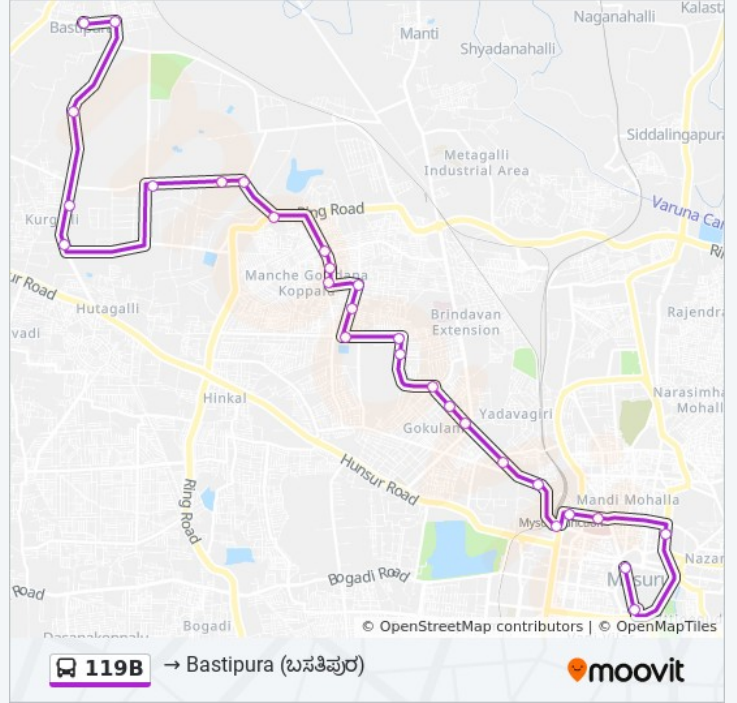

119B

→ Bastipura ()

Get The App

The 119B bus line (→ Bastipura ()) has 2 routes. For regular weekdays, their operation hours are:
 (1) → Bastipura (): 05:45 - 15:35(2) → City Bus Station (): 06:45 - 16:40
 Use the Moovit App to find the closest 119B bus station near you and find out when is the next 119B bus arriving.

119B bus Time Schedule

→ Bastipura () Route Timetable:

Sunday	05:45 - 15:35
Monday	05:45 - 15:35
Tuesday	05:45 - 15:35
Wednesday	05:45 - 15:35
Thursday	05:45 - 15:35
Friday	05:45 - 15:35
Saturday	05:45 - 15:35

119B bus Info

Direction: → Bastipura ()

Stops: 28

Trip Duration: 43 min

Line Summary:

Bharath Cancer Hospital

Shobha Gate

Infosys

119B bus Info

Direction: → City Bus Station ()

Stops: 24

Trip Duration: 39 min

Line Summary:

- Nirmala Convent ()
- Vonti Koppal Temple ()
- Akashavani ()
- Dasappa Circle ()
- Railway Station ()
- K.R Hospital ()
- City Bus Station ()