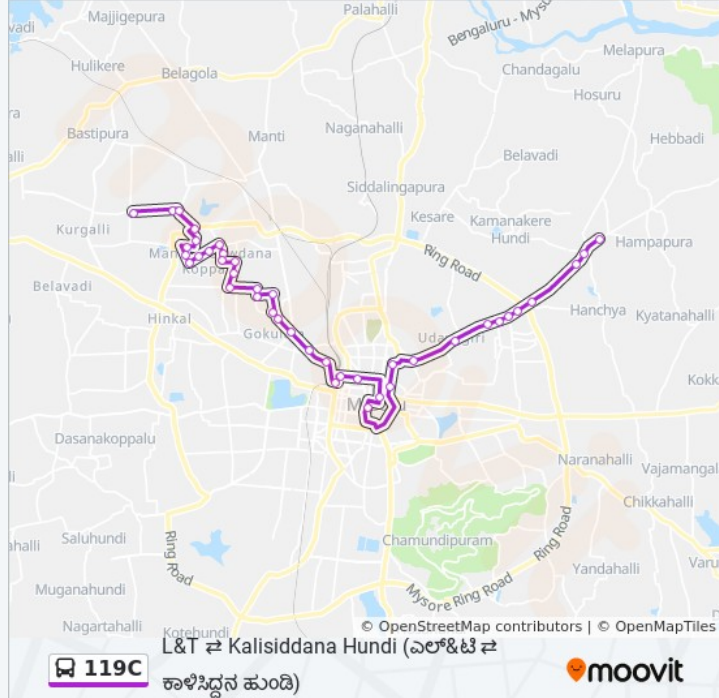

Kalyangiri K.E.B ( . . . )

Sathagalli Bus Stand ( )

Bharath Nagar ( )

Rammanahalli ( )

Rammanahalli Bus Stand ( )

Kalisiddana Hundi ( )

**Direction:** → L&T ( & )

42 stops