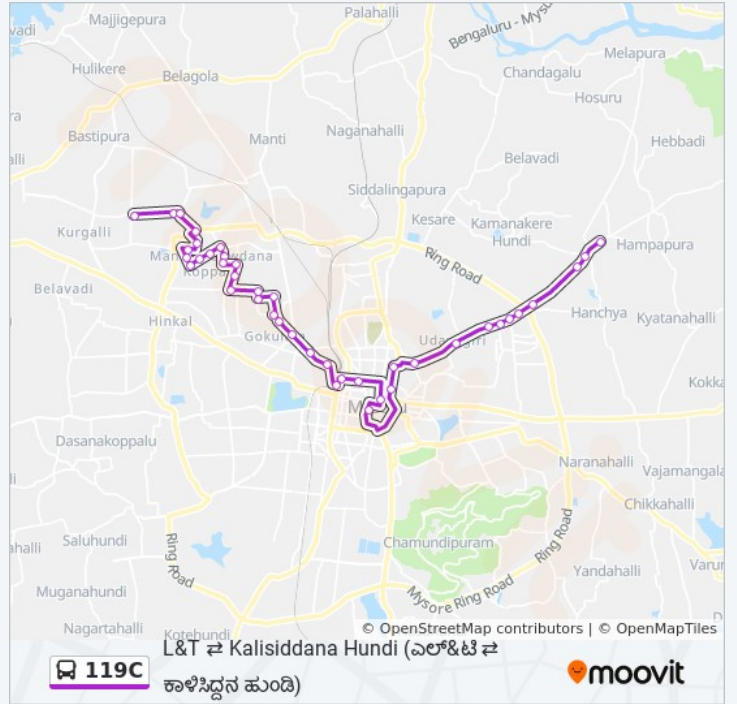

### 119C bus Time Schedule

→ L&T ( & ) Route Timetable:

Sunday	17:15
Monday	17:15
Tuesday	17:15
Wednesday	17:15
Thursday	17:15
Friday	17:15
Saturday	17:15

- Sathagalli Bus Stand ( )
- Kalyangiri K.E.B ( . . )
- Central Hospital ( )
- Shanthi Nagar Ground ( )
- Udayagiri ( )
- Vruddhashrama ( )
- Five Light Circle ( )
- Mysore Rural Bus Stand
- Hardinge Circle
- C.B.S Platform 24a ( . . ) 24a)
- Mysore Rural Bus Stand
- K.R Hospital ( . )
- Railway Station ( )
- Dasappa Circle ( )
- Vani Vilas Water Works ( )
- Akashavani ( )
- Vonti Koppal Temple ( )
- Nirmala Convent ( )
- Adithya Hospital ( )
- Doctors Corner ( )
- Gokulam Aralimara ( )
- Trinethra Circle ( )
- Vijayanagara Water Tank ( )
- Indira Nursing Home ( )
- Surya Bakery ( )
- Abhishek Circle ( )
- Made Gowda Circle ( )
- C.I.T.B Choultry ( . . . )
- Mayura Circle
- Kaveri Circle

### 119C bus Info

**Direction:** → L&T ( & )

**Stops:** 42

**Trip Duration:** 66 min

**Line Summary:**

Sankranthi Circle

Kitturu Rani Chennamma Circle

Laxmikantha Nagar ( )