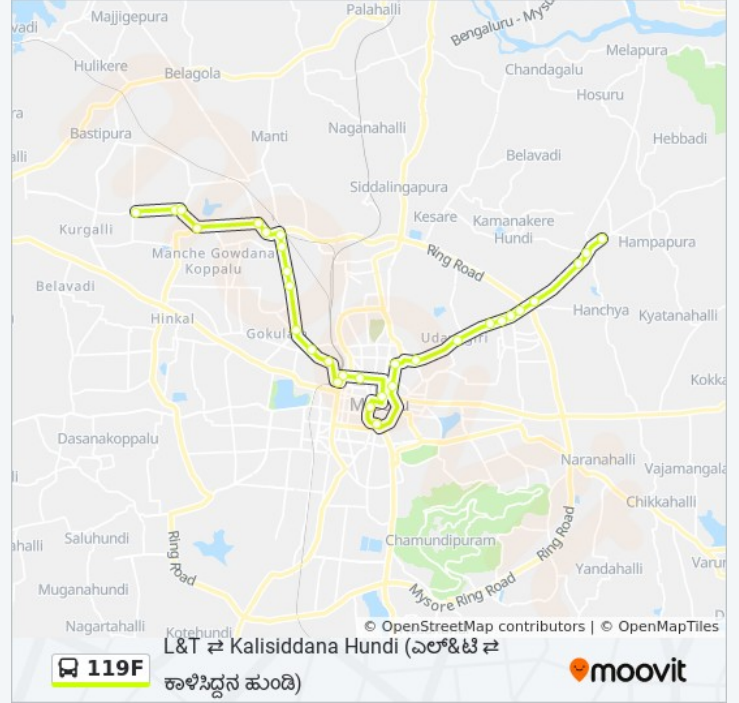

Mysore Palace

Mysore Rural Bus Stand

K.R Hospital (. . .)

Railway Station ( )

Dasappa Circle ( )

Vani Vilas Water Works ( )

Akashavani ( )

Vonti Koppal Temple ( )

E.S.I Hospital (. . .)

P.K Sanitorium (. . .)

Metagalli Police Station ( )

Ring Road Junction ( )

Shahi Garments ( )

J.S.S Urbanhath (. . .)

Asha Kiran Hospital ( )

Bharath Cancer Hospital

Shobha Gate

Infosys

L & T

119F bus time schedules and route maps are available in an offline PDF at moovitapp.com. Use the [Moovit App](#) to see live bus times, train schedule or subway schedule, and step-by-step directions for all public transit in Mysore.

[About Moovit](#) · [MaaS Solutions](#) · [Supported Countries](#) · [Mooviter Community](#)

© 2024 Moovit - All Rights Reserved

Check Live Arrival Times