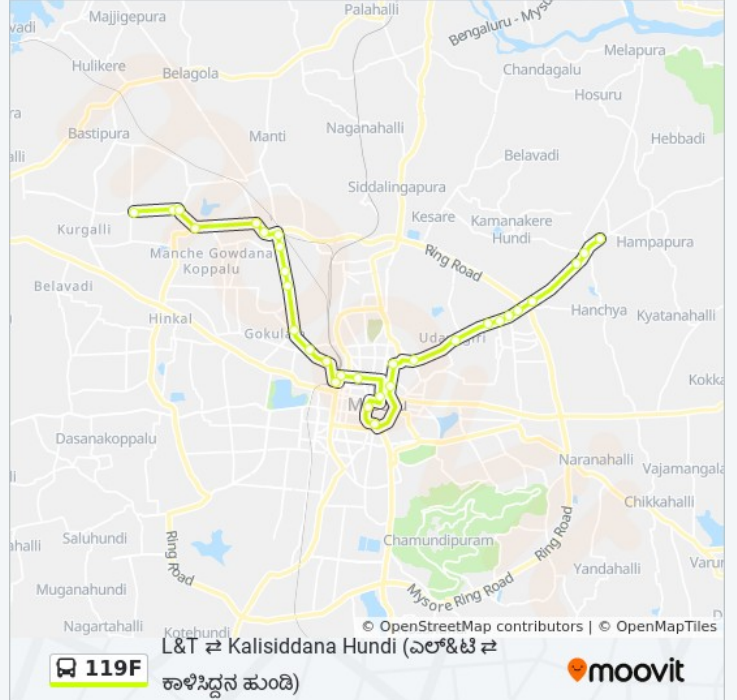

Mysore Palace

Mysore Rural Bus Stand

Five Light Circle ()

Vruddhashrama ()

Udayagiri ()

Shanthi Nagar Ground ()

Central Hospital ()

Kalyangiri K.E.B (. .)

Sathagalli Bus Stand ()

Bharath Nagar ()

Rammanahalli ()

Rammanahalli Bus Stand ()

Kalisiddana Hundi ()

Direction: → L&T (&)

33 stops

[VIEW LINE SCHEDULE](#)