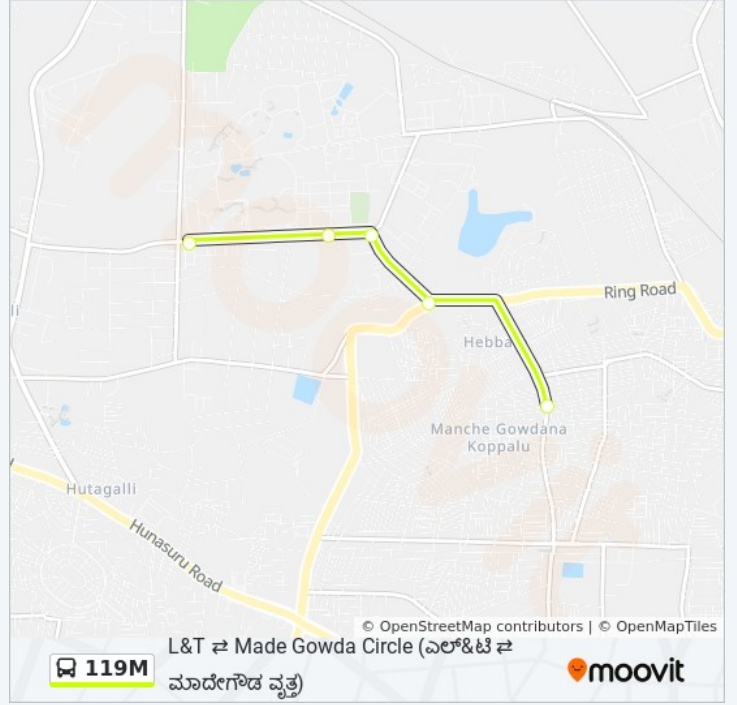

### 119M bus Info

**Direction:** → L&T ( & )

**Stops:** 5

**Trip Duration:** 8 min

**Line Summary:**

**Direction:** → Made Gowda Circle ( )

5 stops

[VIEW LINE SCHEDULE](#)

### 119M bus Time Schedule

→ Made Gowda Circle ( ) Route

Timetable:

Sunday	08:00
Monday	08:00
Tuesday	08:00
Wednesday	08:00
Thursday	08:00
Friday	08:00
Saturday	08:00

### 119M bus Info

**Direction:** → Made Gowda Circle ( )

**Stops:** 5

**Trip Duration:** 7 min

**Line Summary:**

119M bus time schedules and route maps are available in an offline PDF at [moovitapp.com](https://moovitapp.com). Use the [Moovit App](#) to see live bus times, train schedule or subway schedule, and step-by-step directions for all public transit in Mysore.