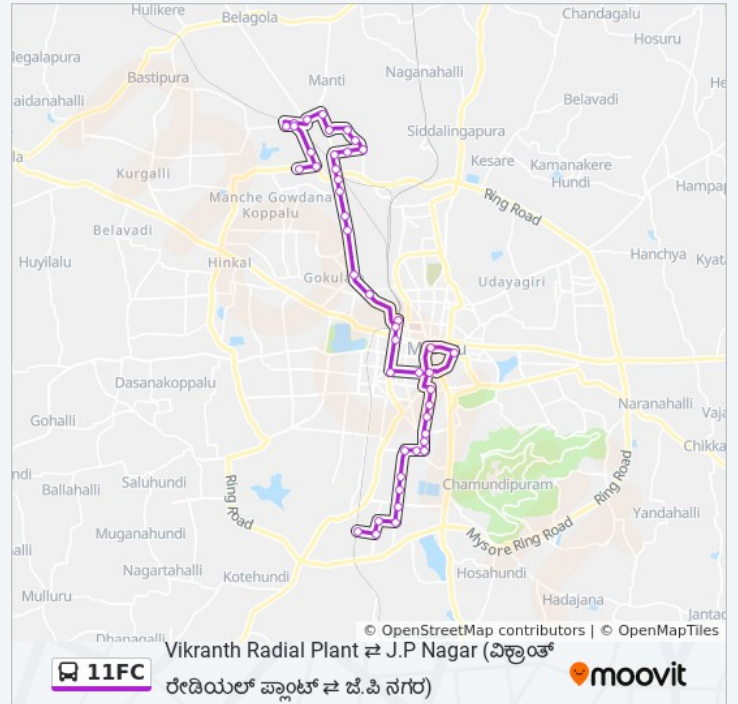

Vikranth Radial Plant ⇌ J.P Nagar ()

Get The App

The 11FC bus line (Vikranth Radial Plant ⇌ J.P Nagar ()) has 2 routes. For regular weekdays, their operation hours are:
 (1) → J.P Nagar (): 07:00 - 09:30 (2) → Vikranth Radial Plant (): 05:50 - 08:15

J.P Nagar ()

Direction: → Vikranth Radial Plant

()

45 stops

[VIEW LINE SCHEDULE](#)

- J.P Nagar ()
- Police Booth ()
- Kavitha Bakery ()
- Gobli Mara ()
- Shanidevara Temple ()
- Maharshi Public School ()
- Ganesh Temple ()
- Sterling Talkies ()
- Mahalakshmi Stores ()
- Sewage Farm ()
- Karumariyamma Temple ()
- St. Marys Convent
- Ramanuja Road 13th Cross (13)
- Ramanuja Road 8th Cross
- J.S.S Hospital ()
- Vani Vilas Market ()
- Sanskrit Pathashale
- Hardinge Circle
- C.B.S Platform 12 (. .) 12)
- Laxmi Talkies ()
- Ramaswamy Circle ()
- Maharani College ()
- Railway Station ()
- Dasappa Circle ()
- Vani Vilas Water Works ()
- Akashavani ()

11FC bus Time Schedule

→ Vikranth Radial Plant ()

) Route Timetable:

Sunday	05:50 - 08:15
Monday	05:50 - 08:15
Tuesday	05:50 - 08:15
Wednesday	05:50 - 08:15
Thursday	05:50 - 08:15
Friday	05:50 - 08:15
Saturday	05:50 - 08:15

11FC bus Info

Direction: → Vikranth Radial Plant ()

Stops: 45

Trip Duration: 53 min

Line Summary:

Vonti Koppal Temple ()

E.S.I Hospital (. . .)

P.K Sanitorium (. . .)