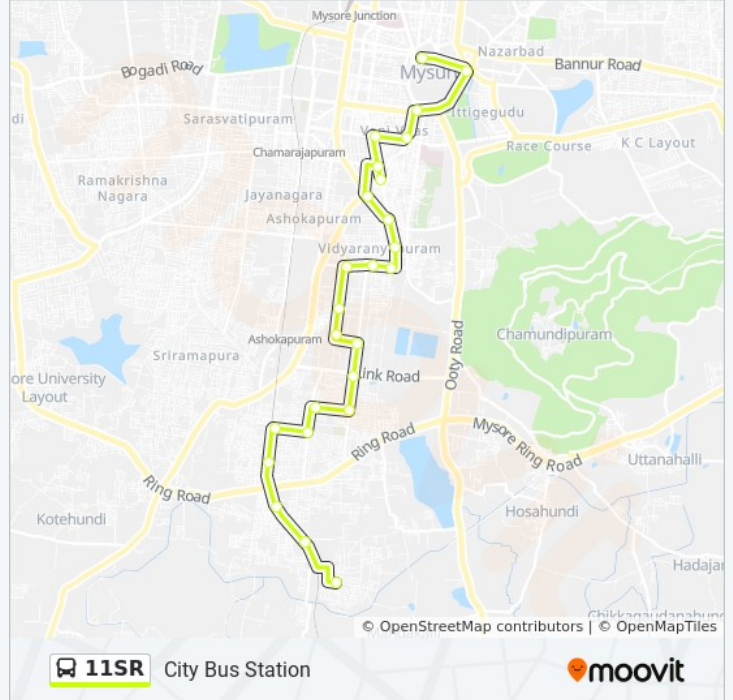

**11SR bus Time Schedule**

City Bus Station Route Timetable:

Sunday	09:00 - 18:00
Monday	09:00 - 18:00
Tuesday	09:00 - 18:00
Wednesday	09:00 - 18:00
Thursday	09:00 - 18:00
Friday	09:00 - 18:00
Saturday	09:00 - 18:00

**11SR bus Info**

**Direction:** City Bus Station

**Stops:** 25

**Trip Duration:** 33 min

**Line Summary:**

- Siddappa Square ( )
- Vani Vilas Market ( )
- Sanskrit Pathashale
- Hardinge Circle
- City Bus Station ( )