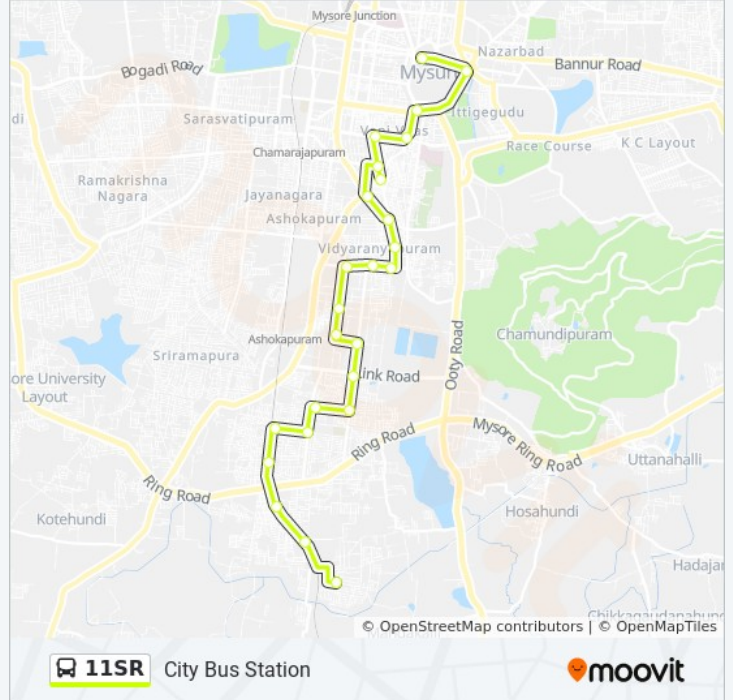

11SR

City Bus Station

Get The App

The 11SR bus line (City Bus Station) has 2 routes. For regular weekdays, their operation hours are:

(1) City Bus Station: 09:00 - 18:00(2) Shri Nagar B Block: 08:25 - 17:20

**11SR bus Time Schedule**

Shri Nagar B Block Route Timetable:

Sunday	08:25 - 17:20
Monday	08:25 - 17:20
Tuesday	08:25 - 17:20
Wednesday	08:25 - 17:20
Thursday	08:25 - 17:20
Friday	08:25 - 17:20
Saturday	08:25 - 17:20

**11SR bus Info**

**Direction:** Shri Nagar B Block

**Stops:** 25

**Trip Duration:** 30 min

**Line Summary:**

- Shanidevara Temple ( )
- Gobli Mara ( )
- Kavitha Bakery ( )
- Police Booth ( )
- J.P Nagar ( )
- Colony ( )
- Ramabai Nagar ( )
- Railway Gate
- Shri Nagar B Block ( )