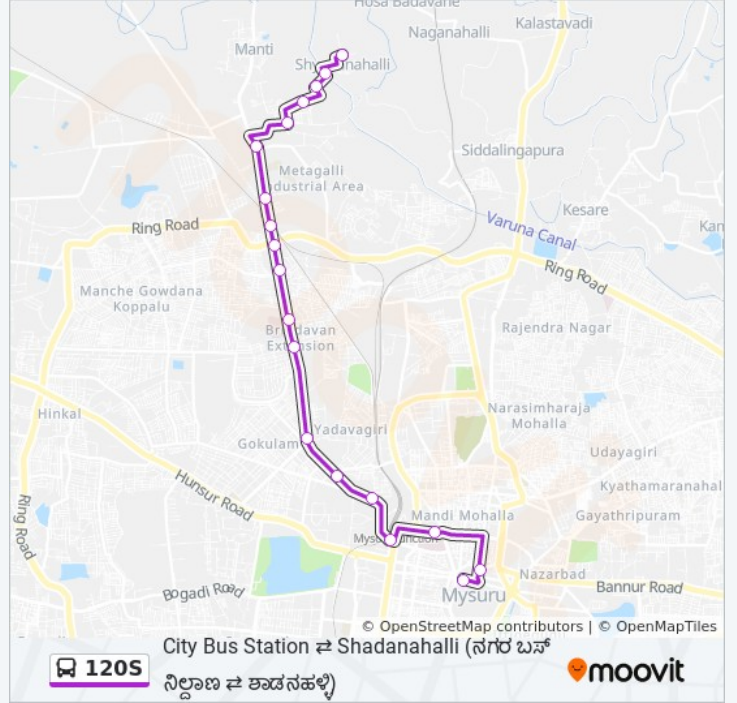

Chamundeshwari Layout ( )

Akshay Mens Parlour ( )

Ekalavya Nagara ( )

Channel ( )

Shadanahalli ( )

120S bus time schedules and route maps are available in an offline PDF at moovitapp.com. Use the [Moovit App](#) to see live bus times, train schedule or subway schedule, and step-by-step directions for all public transit in Mysore.

[About Moovit](#) • [MaaS Solutions](#) • [Supported Countries](#) • [Mooviter Community](#)

© 2024 Moovit - All Rights Reserved

Check Live Arrival Times