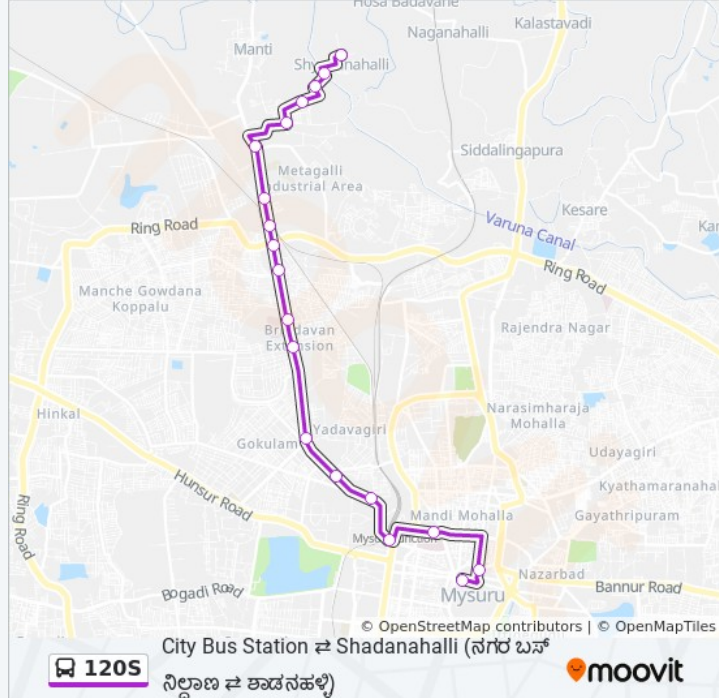

Use the Moovit App to find the closest 120S bus station near you and find out when is the next 120S bus arriving.

Direction: → City Bus Station ()

19 stops

[VIEW LINE SCHEDULE](#)

Shadanahalli ()

Channel ()

P.K Sanitorium ()

E.S.I Hospital ()

Vonti Koppal Temple ()

Akashavani ()

Vani Vilas Water Works ()

Dasappa Circle ()

120S bus Time Schedule

→ City Bus Station () Route
Timetable:

Sunday	09:40 - 15:20
Monday	09:40 - 15:20
Tuesday	09:40 - 15:20
Wednesday	09:40 - 15:20
Thursday	09:40 - 15:20
Friday	09:40 - 15:20
Saturday	09:40 - 15:20

120S bus Info

Direction: → City Bus Station ()

Stops: 19

Trip Duration: 28 min

Line Summary:

K.R Hospital (. . .)

Dodda Gadiyara (. . .)

City Bus Station (. . .)

Direction: → Shadanahalli (. . .)

21 stops

[VIEW LINE SCHEDULE](#)