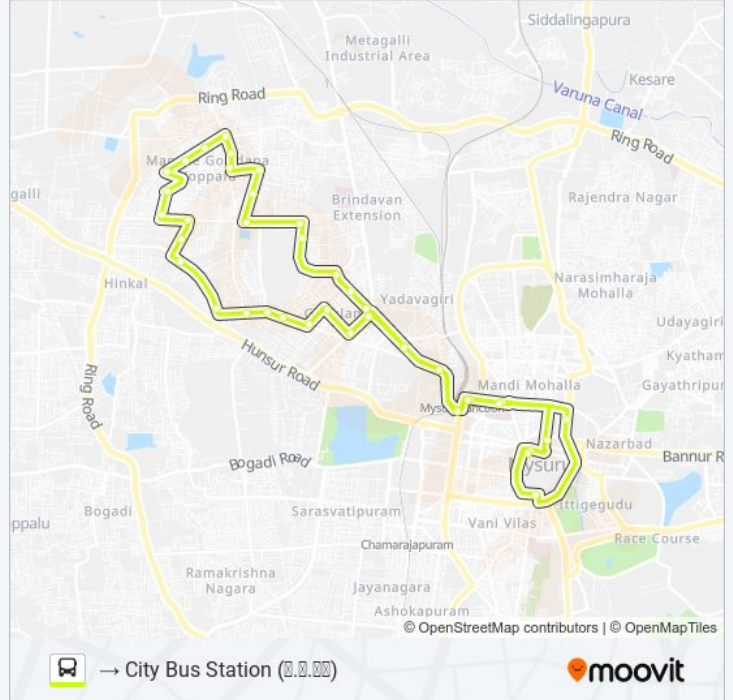

Sankranthi Circle

Hampi Circle ( )

Hoysala Circle ( )

Krishnadevaraya Circle ( )

Mahalakshmi Stores ( )

Central School ( )

Yoganarashimha Swamy Temple ( )

Vijaya Bank ( )

Chandrakala Hospital ( )

Maharashtra Bank ( )

Panchavati ( )

Paparam House ( )

V.V Puram Post Office (.)

Vonti Koppal Temple ( )

Akashavani ( )

Dasappa Circle ( )

Railway Station ( )

K.R Hospital (.)

Dodda Gadiyara ( )

City Bus Station ( )

122D bus time schedules and route maps are available in an offline PDF at moovitapp.com. Use the Moovit App to see live bus times, train schedule or subway schedule, and step-by-step directions for all public transit in Mysore.

© 2024 Moovit - All Rights Reserved