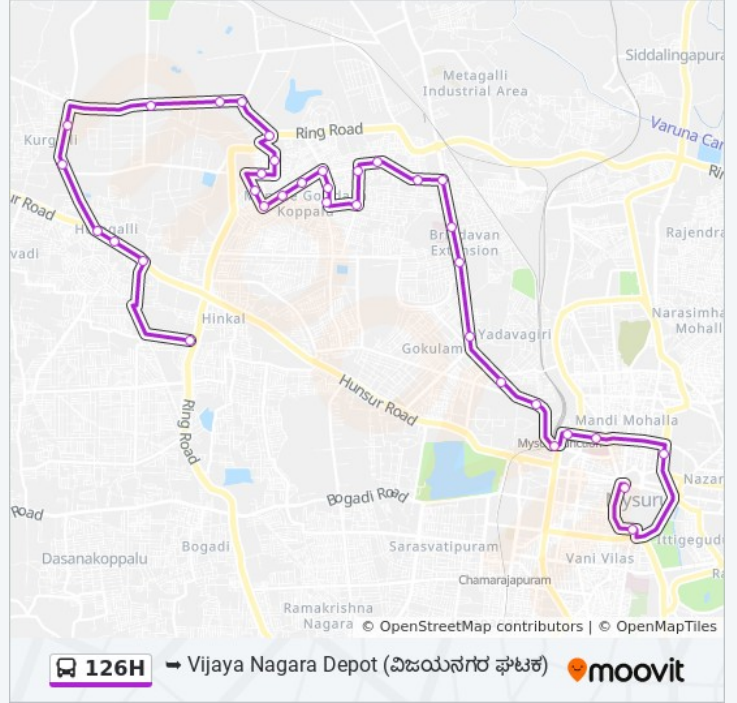

126H

Vijaya Nagara Depot ( )

Get The App

The 126H bus line Vijaya Nagara Depot ( ) has one route. For regular weekdays, their operation hours are:

(1) Vijaya Nagara Depot ( ): 18:15

Use the Moovit App to find the closest 126H bus station near you and find out when is the next 126H bus arriving.

### 126H bus Time Schedule

Vijaya Nagara Depot ( ) Route  
Timetable:

Sunday	18:15
Monday	18:15
Tuesday	18:15
Wednesday	18:15
Thursday	18:15
Friday	18:15
Saturday	18:15

### 126H bus Info

**Direction:** Vijaya Nagara Depot ( )

**Stops:** 35

**Trip Duration:** 54 min

**Line Summary:**

C.I.T.B Choultry ( . . . )

Mayura Circle

Kaveri Circle

Coorgalli ( )

Automotive Axel ( )

Hootagalli Housing Board ( )

Hootagalli ( )

S.R.S Hootagalli ( . . . )

Vijaya Nagara Depot

126H bus time schedules and route maps are available in an offline PDF at [moovitapp.com](https://moovitapp.com). Use the [Moovit App](#) to see live bus times, train schedule or subway schedule, and step-by-step directions for all public transit in Mysore.