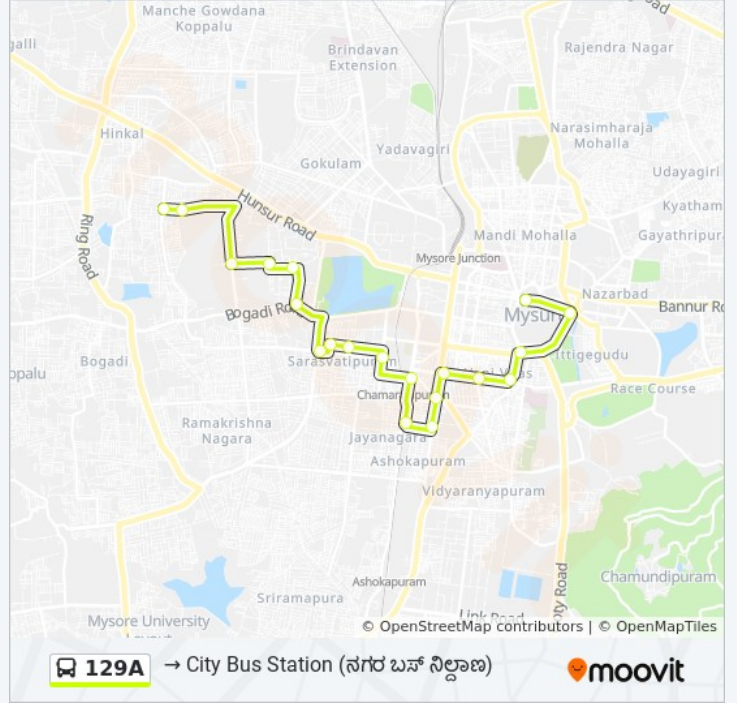

Use the Moovit App to find the closest 129A bus station near you and find out when is the next 129A bus arriving.

**Direction:** → City Bus Station ( )

20 stops

[VIEW LINE SCHEDULE](#)

Sangam Circle ( )

Vijayashreepura ( )

Court ( )

Jayanagar Gate ( )

Ashoka Clinic ( )

Ashoka Circle ( )

R.T.O ( . . )

Siddappa Square ( )

Vani Vilas Market ( )

### 129A bus Info

**Direction:** → City Bus Station ( )

**Stops:** 20

**Trip Duration:** 24 min

**Line Summary:**

Sanskrit Pathashale

Hardinge Circle

City Bus Station ( )

**Direction:** → Sangam Circle ( )

18 stops

[VIEW LINE SCHEDULE](#)

City Bus Stand Platform 15

Vani Vilas Market ( )

Siddappa Square ( )

R.T.O ( . . )

Ashoka Circle ( )