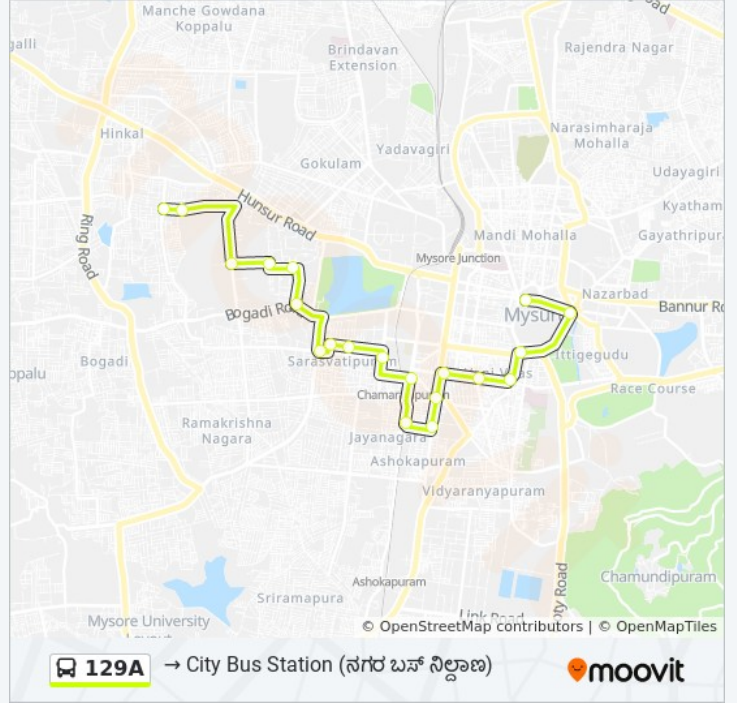

Use the Moovit App to find the closest 129A bus station near you and find out when is the next 129A bus arriving.

**Direction:** → City Bus Station ( )

20 stops

[VIEW LINE SCHEDULE](#)

Sangam Circle ( )

Vijayashreepura ( )

**Direction:** → Sangam Circle ( )

18 stops

[VIEW LINE SCHEDULE](#)

City Bus Stand Platform 15

Vani Vilas Market ( )

Siddappa Square ( )

R.T.O ( . . )

Ashoka Circle ( )

### 129A bus Time Schedule

→ Sangam Circle ( ) Route

Timetable:

Sunday	07:20
Monday	07:20
Tuesday	07:20
Wednesday	07:20
Thursday	07:20
Friday	07:20
Saturday	07:20

### 129A bus Info

**Direction:** → Sangam Circle ( )

**Stops:** 18

**Trip Duration:** 27 min

**Line Summary:**

Vijayashreepura ( )

Sangam Circle ( )

129A bus time schedules and route maps are available in an offline PDF at [moovitapp.com](https://moovitapp.com). Use the [Moovit App](#) to see live bus times, train schedule or subway schedule, and step-by-step directions for all public transit in Mysore.