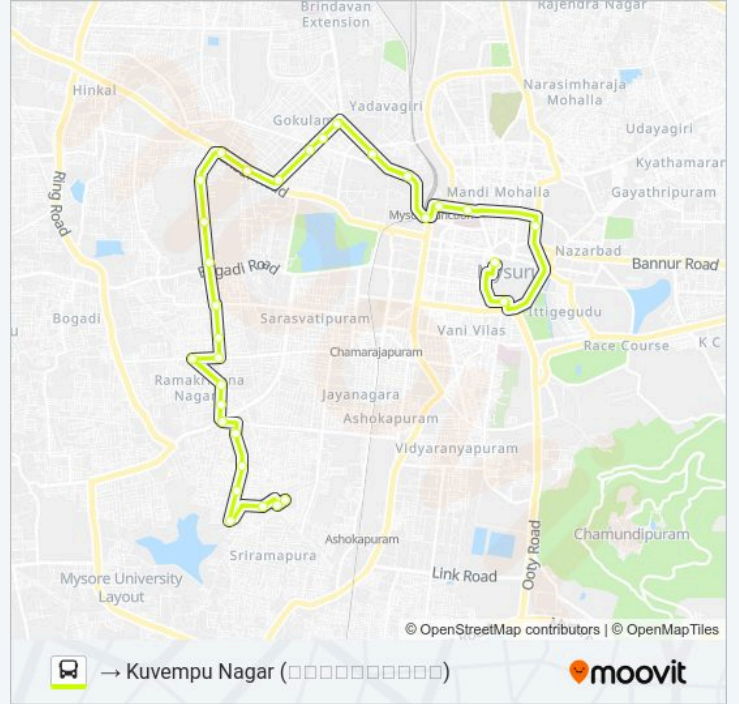

135N

→ City Bus Station (ಕುಮ್ಭಕರ್ಣಿ ರಸ್ತೆ)

Get The App

The 135N bus line (→ City Bus Station (ಕುಮ್ಭಕರ್ಣಿ ರಸ್ತೆ)) has 2 routes. For regular weekdays, their operation hours are: (1) → City Bus Station (ಕುಮ್ಭಕರ್ಣಿ ರಸ್ತೆ): 15:30(2) → Kuvempu Nagar (ಕುವೆಂಪು ನಗರ): 08:15
Use the Moovit App to find the closest 135N bus station near you and find out when is the next 135N bus arriving.

Ruby Bakery (ರಬಿ ಬೇಕರಿ)

Ramakrishna Nagar H Block (ರಾಮಕೃಷ್ಣ ನಗರ H ಬ್ಲಾಕ್)

Vivekananda Circle (ವಿವೇಕಾನಂದ ಸರ್ಕಲ್)

Kuvempu Nagar Bus Stand (ಕುವೆಂಪು ನಗರ ಬಸ್ ಸ್ಟಾಂಡ್)

Kuvempu Nagar (ಕುವೆಂಪು ನಗರ)

135N bus time schedules and route maps are available in an offline PDF at moovitapp.com. Use the Moovit App to see live bus times, train schedule or subway schedule, and step-by-step directions for all public transit in Mysore.