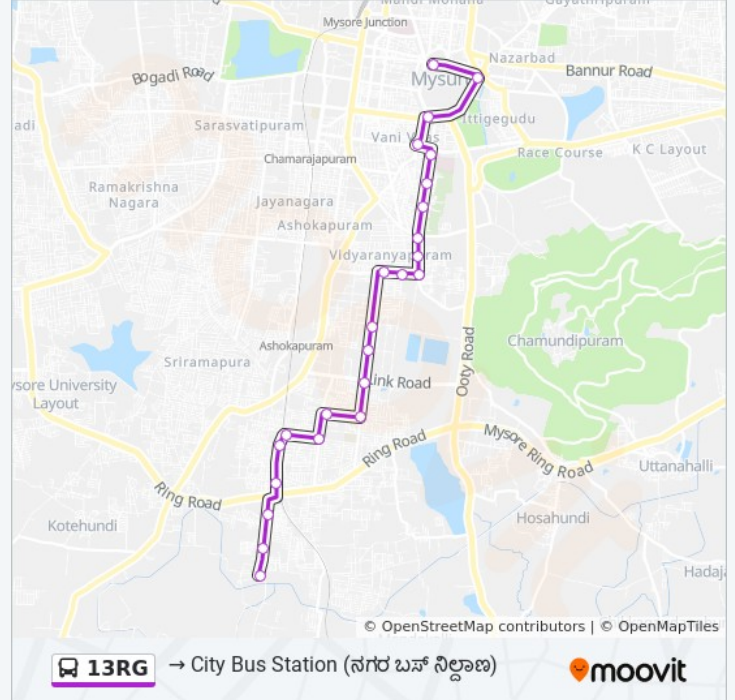

13RG

→ City Bus Station ()

Get The App

The 13RG bus line (→ City Bus Station ()) has 2 routes. For regular weekdays, their operation hours are:

(1) → City Bus Station (): 08:30 - 18:15(2) → Gururu (): 07:55 - 17:40

13RG bus Info

Direction: → City Bus Station ()

Stops: 24

Trip Duration: 27 min

Line Summary:

Ramanuja Road 8th Cross

J.S.S Hospital ()

Vani Vilas Market ()

Sunday	07:55 - 17:40
Monday	07:55 - 17:40
Tuesday	07:55 - 17:40
Wednesday	07:55 - 17:40
Thursday	07:55 - 17:40
Friday	07:55 - 17:40
Saturday	07:55 - 17:40

13RG bus Info

Direction: → Gururu ()

Stops: 22

Trip Duration: 24 min

Line Summary:

J.P Nagar (.)

Mahadevapura ()

Muniswamy Nagar ()

Ramabai Nagar ()

Siddappa Complex ()

Gururu ()

13RG bus time schedules and route maps are available in an offline PDF at moovitapp.com. Use the [Moovit App](#) to see live bus times, train schedule or subway schedule, and step-by-step directions for all public transit in Mysore.