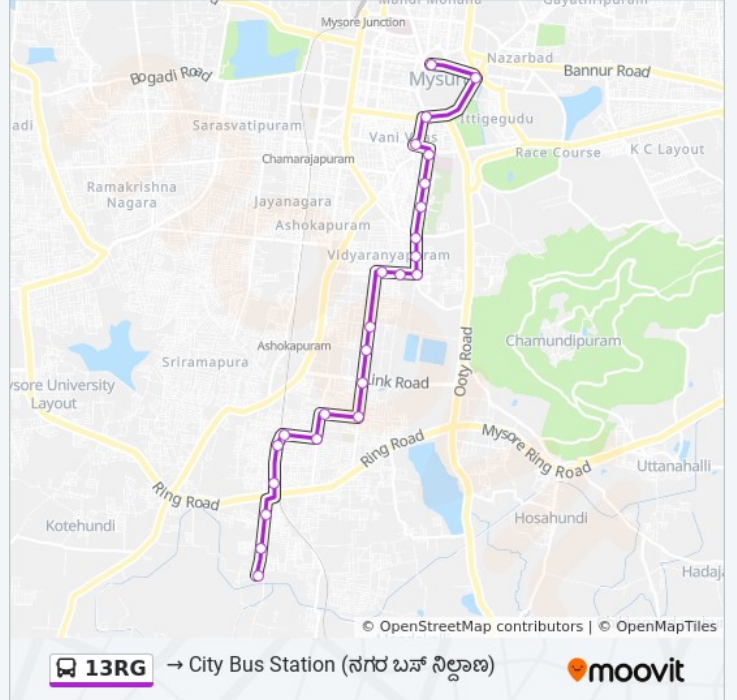

13RG

→ City Bus Station ()

Get The App

The 13RG bus line (→ City Bus Station ()) has 2 routes. For regular weekdays, their operation hours are:

(1) → City Bus Station (): 08:30 - 18:15(2) → Gururu (): 07:55 - 17:40

13RG bus Time Schedule

→ City Bus Station () Route
Timetable:

Sunday	08:30 - 18:15
Monday	08:30 - 18:15
Tuesday	08:30 - 18:15
Wednesday	08:30 - 18:15
Thursday	08:30 - 18:15
Friday	08:30 - 18:15
Saturday	08:30 - 18:15

13RG bus Info

Direction: → City Bus Station ()

Stops: 24

Trip Duration: 27 min

Line Summary:

Ramanuja Road 8th Cross

J.S.S Hospital ()

Vani Vilas Market ()

Sanskrit Pathashale

Hardinge Circle

City Bus Station ()

Direction: → Gururu ()

22 stops

[VIEW LINE SCHEDULE](#)

C.B.S Platform 13 () 13)

Vani Vilas Market ()