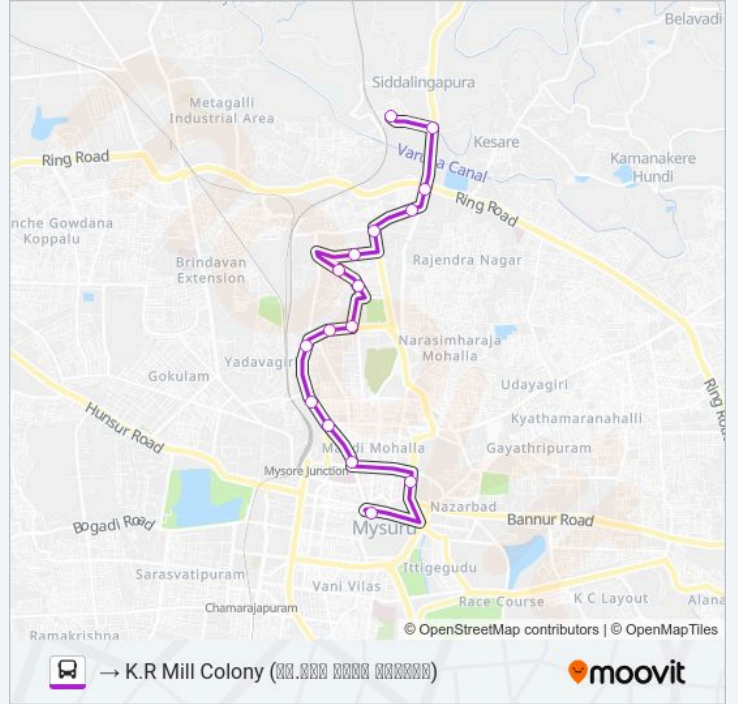

 150K

→ City Bus Station (ಕೆ.ಆರ್. ಮಿಲ್ ಕಾಲನಿ)

Get The App

The 150K bus line (→ City Bus Station (ಕೆ.ಆರ್. ಮಿಲ್ ಕಾಲನಿ)) has 2 routes. For regular weekdays, their operation hours are:
(1) → City Bus Station (ಕೆ.ಆರ್. ಮಿಲ್ ಕಾಲನಿ): 08:32 - 17:40 (2) → K.R Mill Colony (ಕೆ.ಆರ್. ಮಿಲ್ ಕಾಲನಿ): 09:10 - 18:20
Use the Moovit App to find the closest 150K bus station near you and find out when is the next 150K bus arriving.

150K bus Info

Direction: → City Bus Station (ಕೆ.ಆರ್. ಮಿಲ್ ಕಾಲನಿ)

Stops: 16

Trip Duration: 21 min

Line Summary:

Direction: → K.R Mill Colony (ಕೆ.ಆರ್.ಮಿಲ್ ಕಾಲನಿ)

16 stops

[VIEW LINE SCHEDULE](#)

Columbia Asia Hospital (ಕೊಲಂಬಿಯಾ ಆಶಿಯಾ ಆಸ್ಪತ್ರೆ)

K.R Mill (ಕೆ.ಆರ್.ಮಿಲ್)

K.R Mill Colony (ಕೆ.ಆರ್.ಮಿಲ್ ಕಾಲನಿ)

150K bus Time Schedule

→ K.R Mill Colony (ಕೆ.ಆರ್.ಮಿಲ್ ಕಾಲನಿ) Route

Timetable:

Sunday	09:10 - 18:20
Monday	09:10 - 18:20
Tuesday	09:10 - 18:20
Wednesday	09:10 - 18:20
Thursday	09:10 - 18:20
Friday	09:10 - 18:20
Saturday	09:10 - 18:20

150K bus Info

Direction: → K.R Mill Colony (ಕೆ.ಆರ್.ಮಿಲ್ ಕಾಲನಿ)

Stops: 16

Trip Duration: 24 min

Line Summary:

150K bus time schedules and route maps are available in an offline PDF at moovitapp.com. Use the Moovit App to see live bus times, train schedule or subway schedule, and step-by-step directions for all public transit in Mysuru.