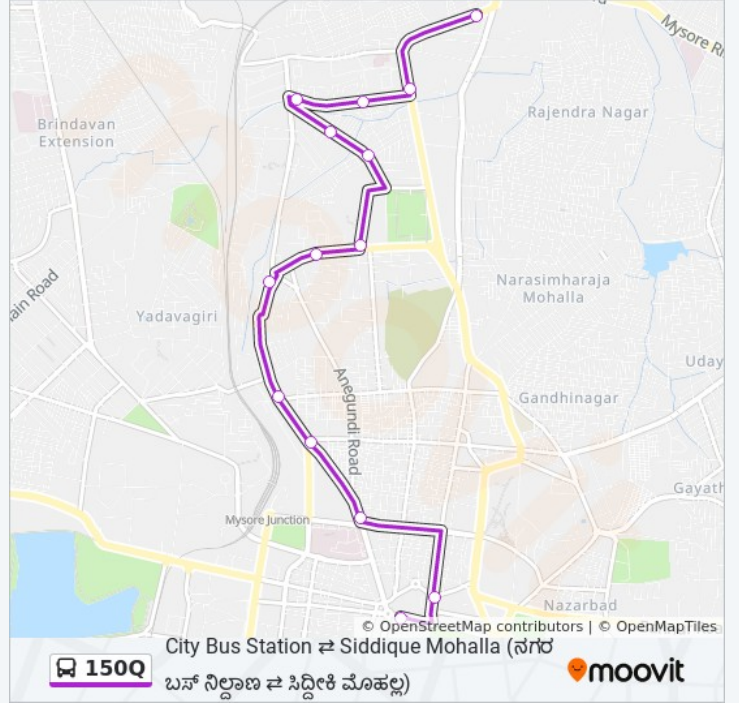

 150Q

 City Bus Station ⇌ Siddique Mohalla ()
 ⇌

[Get The App](#)

The 150Q bus line (City Bus Station ⇌ Siddique Mohalla ()) has 2 routes. For regular weekdays, their operation hours are:

(1) → City Bus Station (): 08:00(2) → Siddique Mohalla (): 08:00

Use the Moovit App to find the closest 150Q bus station near you and find out when is the next 150Q bus arriving.

Direction: → City Bus Station ()

14 stops

[VIEW LINE SCHEDULE](#)

Siddique Mohalla ()

J.S.S Medical College (. . .)

R.M.C (. . .)

Ayurveda Hospital ()

Dodda Gadiyara ()

City Bus Station ()

150Q bus Time Schedule

→ City Bus Station () Route
 Timetable:

Sunday	08:00
Monday	08:00
Tuesday	08:00
Wednesday	08:00
Thursday	08:00
Friday	08:00
Saturday	08:00

150Q bus Info

Direction: → City Bus Station ()

Stops: 14

Trip Duration: 21 min

Line Summary:

Direction: → Siddique Mohalla ()

14 stops

[VIEW LINE SCHEDULE](#)