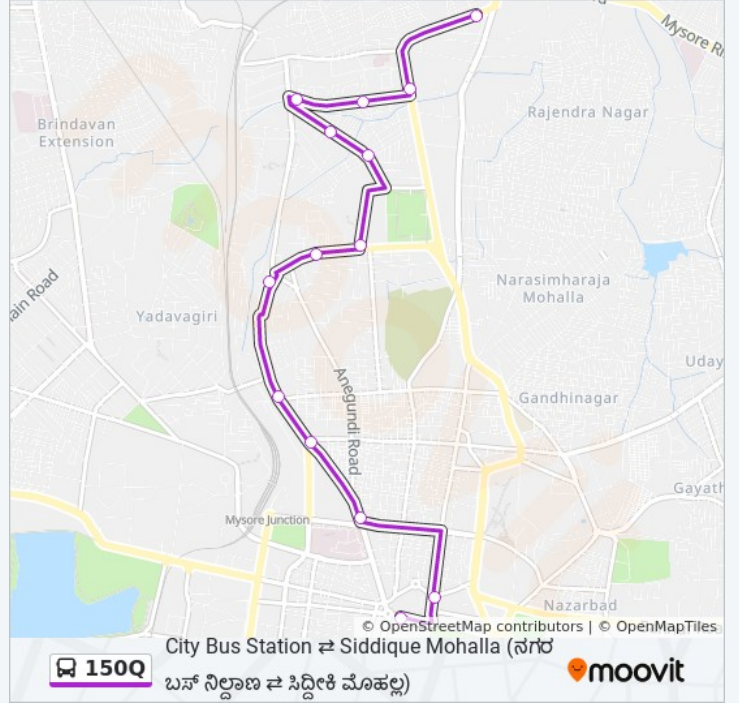

150Q bus time schedules and route maps are available in an offline PDF at moovitapp.com. Use the [Moovit App](#) to see live bus times, train schedule or subway schedule, and step-by-step directions for all public transit in Mysore.

[About Moovit](#) • [MaaS Solutions](#) • [Supported Countries](#) • [Mooviter Community](#)

© 2024 Moovit - All Rights Reserved

Check Live Arrival Times