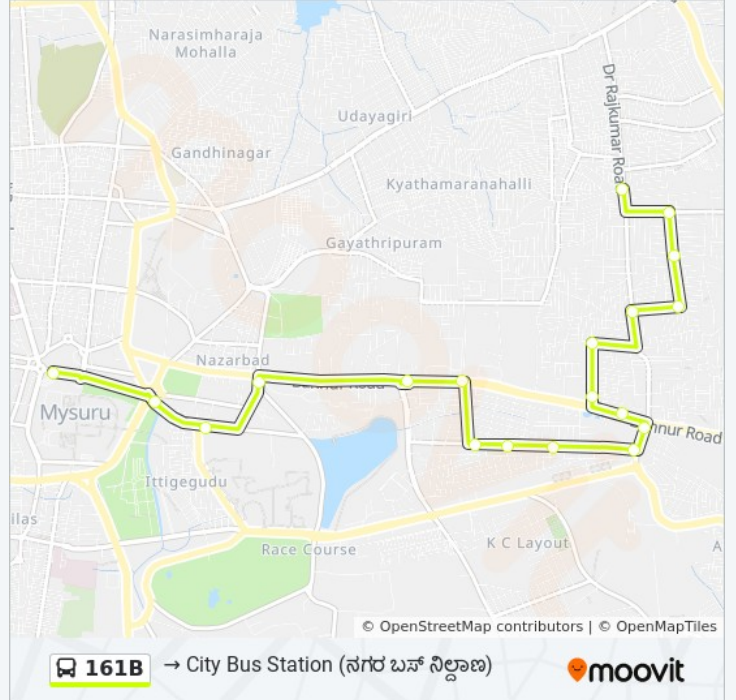

161B

→ City Bus Station ()

Get The App

The 161B bus line (→ City Bus Station ()) has 2 routes. For regular weekdays, their operation hours are:

(1) → City Bus Station (): 07:49 - 18:14 (2) → Triveni Circle (): 08:15 - 18:40

161B bus Info

Direction: → City Bus Station ()

Stops: 19

Trip Duration: 21 min

Line Summary:

Direction: → Triveni Circle ()

19 stops

[VIEW LINE SCHEDULE](#)

161B bus Time Schedule

→ Triveni Circle () Route

Timetable:

Sunday	08:15 - 18:40
Monday	08:15 - 18:40
Tuesday	08:15 - 18:40
Wednesday	08:15 - 18:40
Thursday	08:15 - 18:40
Friday	08:15 - 18:40
Saturday	08:15 - 18:40

161B bus Info

Direction: → Triveni Circle ()

Stops: 19

Trip Duration: 24 min

Line Summary:

Triveni Circle ()

161B bus time schedules and route maps are available in an offline PDF at moovitapp.com. Use the [Moovit App](#) to see live bus times, train schedule or subway schedule, and step-by-step directions for all public transit in Mysore.